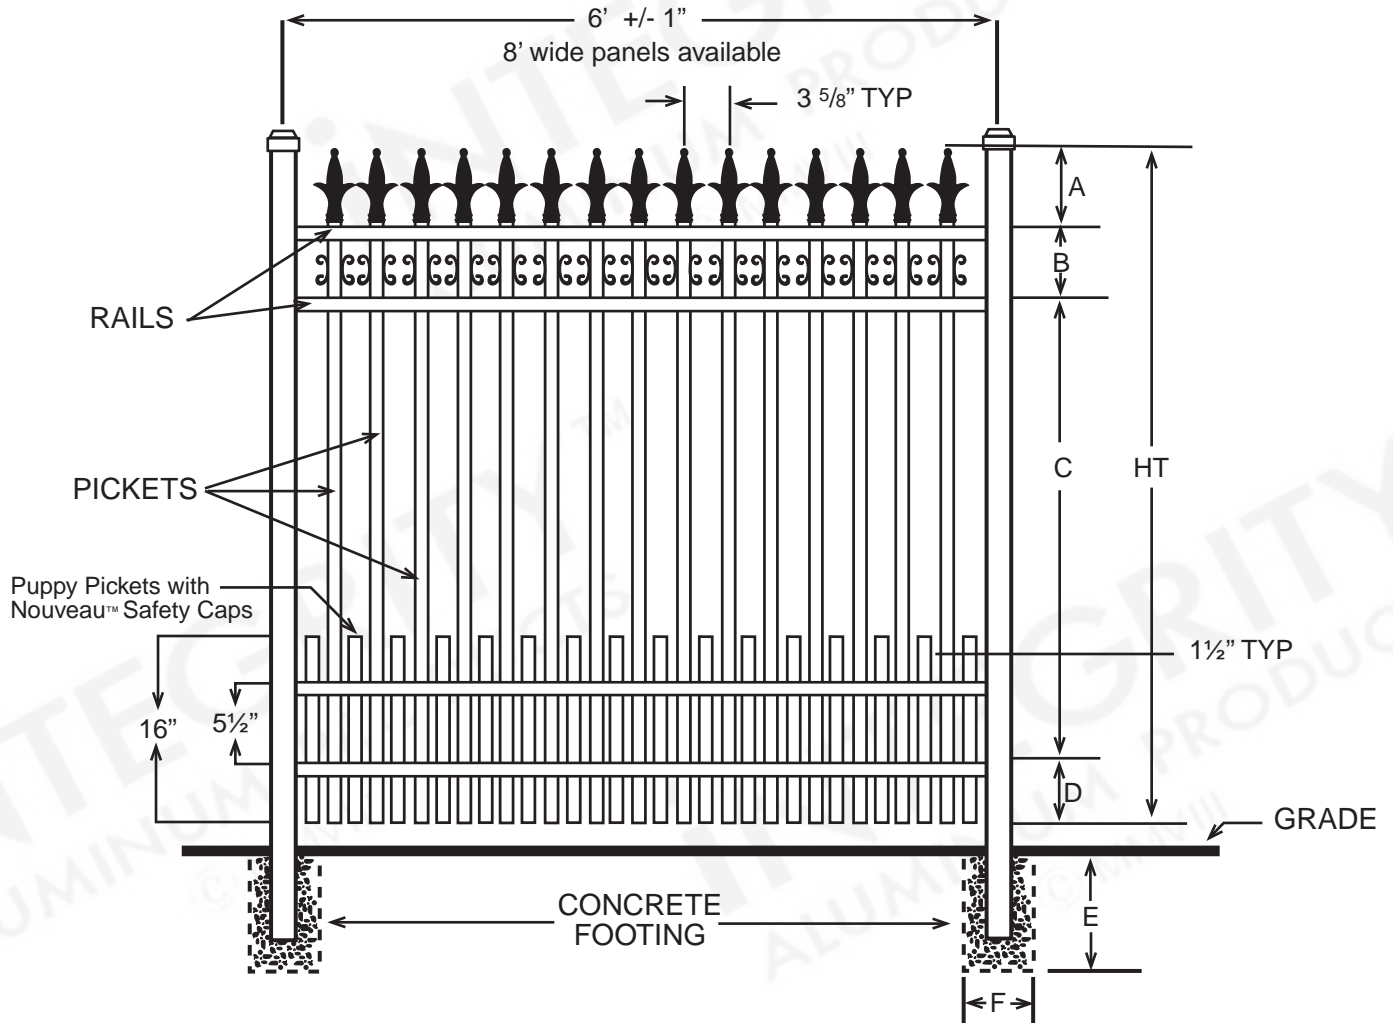

INTEGRITY™

ALUMINUM PRODUCTS

800.762.8876

VALENCIA™ PREMIER w/ PUPPY PICKETS

DIMENSIONS						
HT	A	B	C	D	E	F
3'	4½"	6"	20"	5½"	Per Local Code	
3½'	4½"	6"	26"	5½"	Per Local Code	
4'	4½"	6"	32"	5½"	Per Local Code	
5'	4½"	6"	44"	5½"	Per Local Code	
6'	4½"	6"	56"	5½"	Per Local Code	
All Dimensions Are Nominal						

SPECIFICATIONS COMMERCIAL PREMIER	
Posts Available	2" x 2" x .080 Wall 2" x 2" x .125 Wall 2½" X 2½" X .100 Wall 3" x 3" x .125 Wall
Horizontal Rails Side Walls Top Walls	1⅜" x 1¼" .088" .065"
Pickets Picket Spacing	¾" x ¾" x .055 Wall 3⅝" and 1½"
Heights Available	3, 3½, 4, 5 & 6 Ft.
Widths Available	6 & 8 Ft.