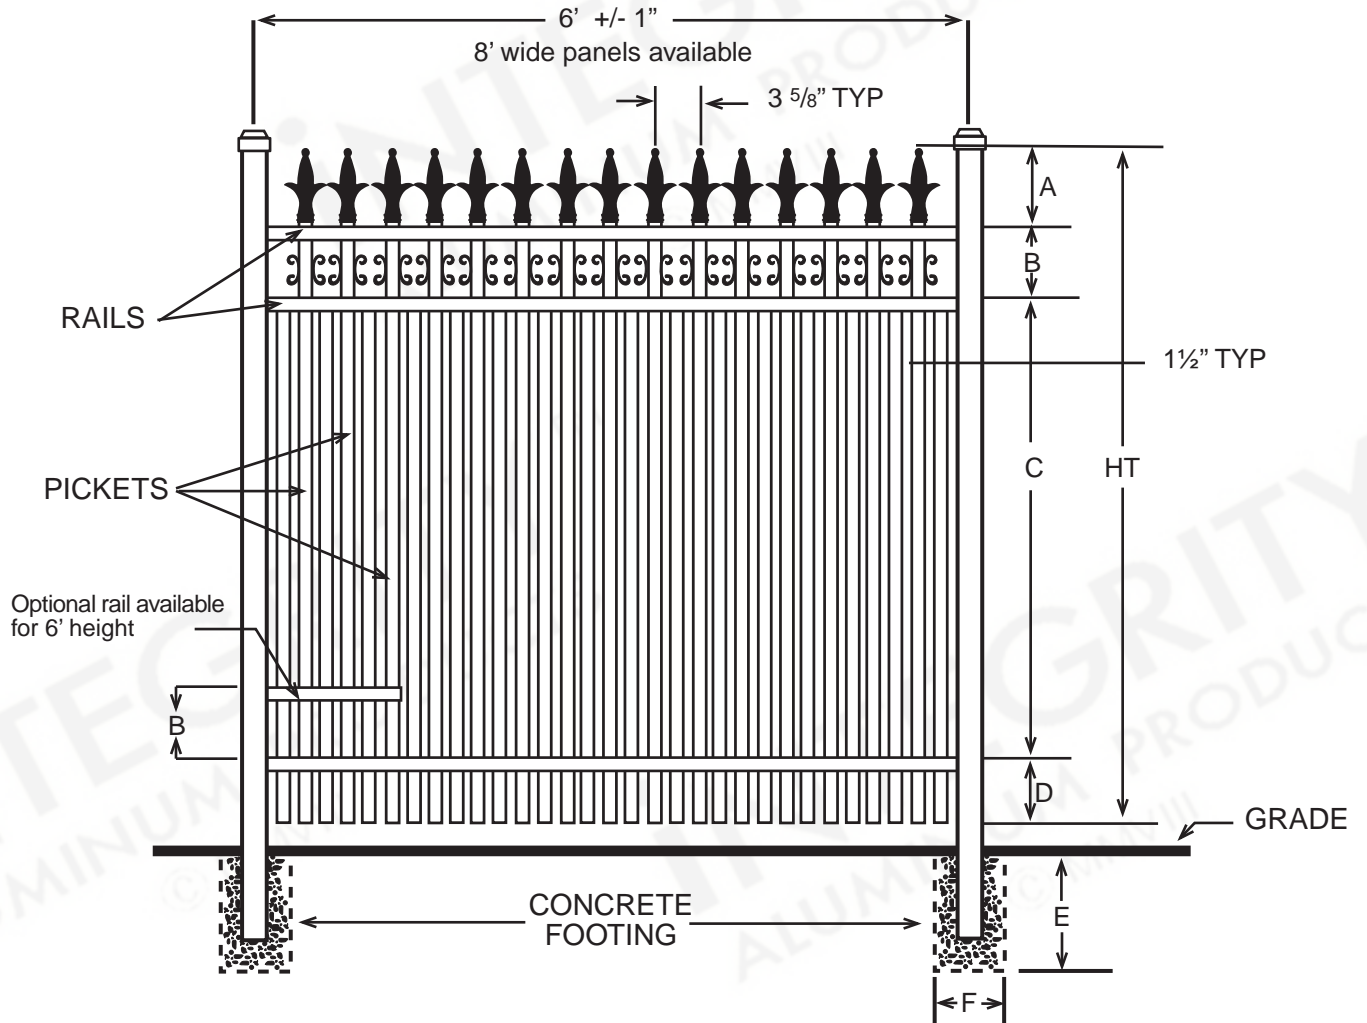

INTEGRITY™

ALUMINUM PRODUCTS

800.762.8876

VALENCIA™ PREMIER EXTREME

DIMENSIONS						
HT	A	B	C	D	E	F
3'	4½"	6"	20"	5½"	Per Local Code	
3½'	4½"	6"	26"	5½"	Per Local Code	
4'	4½"	6"	32"	5½"	Per Local Code	
5'	4½"	6"	44"	5½"	Per Local Code	
6'	4½"	6"	56"	5½"	Per Local Code	
All Dimensions Are Nominal						

SPECIFICATIONS COMMERCIAL PREMIER	
Posts Available	2" x 2" x .080 Wall 2" x 2" x .125 Wall 2½" X 2½" X .100 Wall 3" x 3" x .125 Wall
Horizontal Rails Side Walls Top Walls	1⅜" x 1¼" .088" .065"
Pickets Picket Spacing	¾" x ¾" x .055 Wall 1½"
Heights Available	3, 3½, 4, 5 & 6 Ft.
Widths Available	6 & 8 Ft.