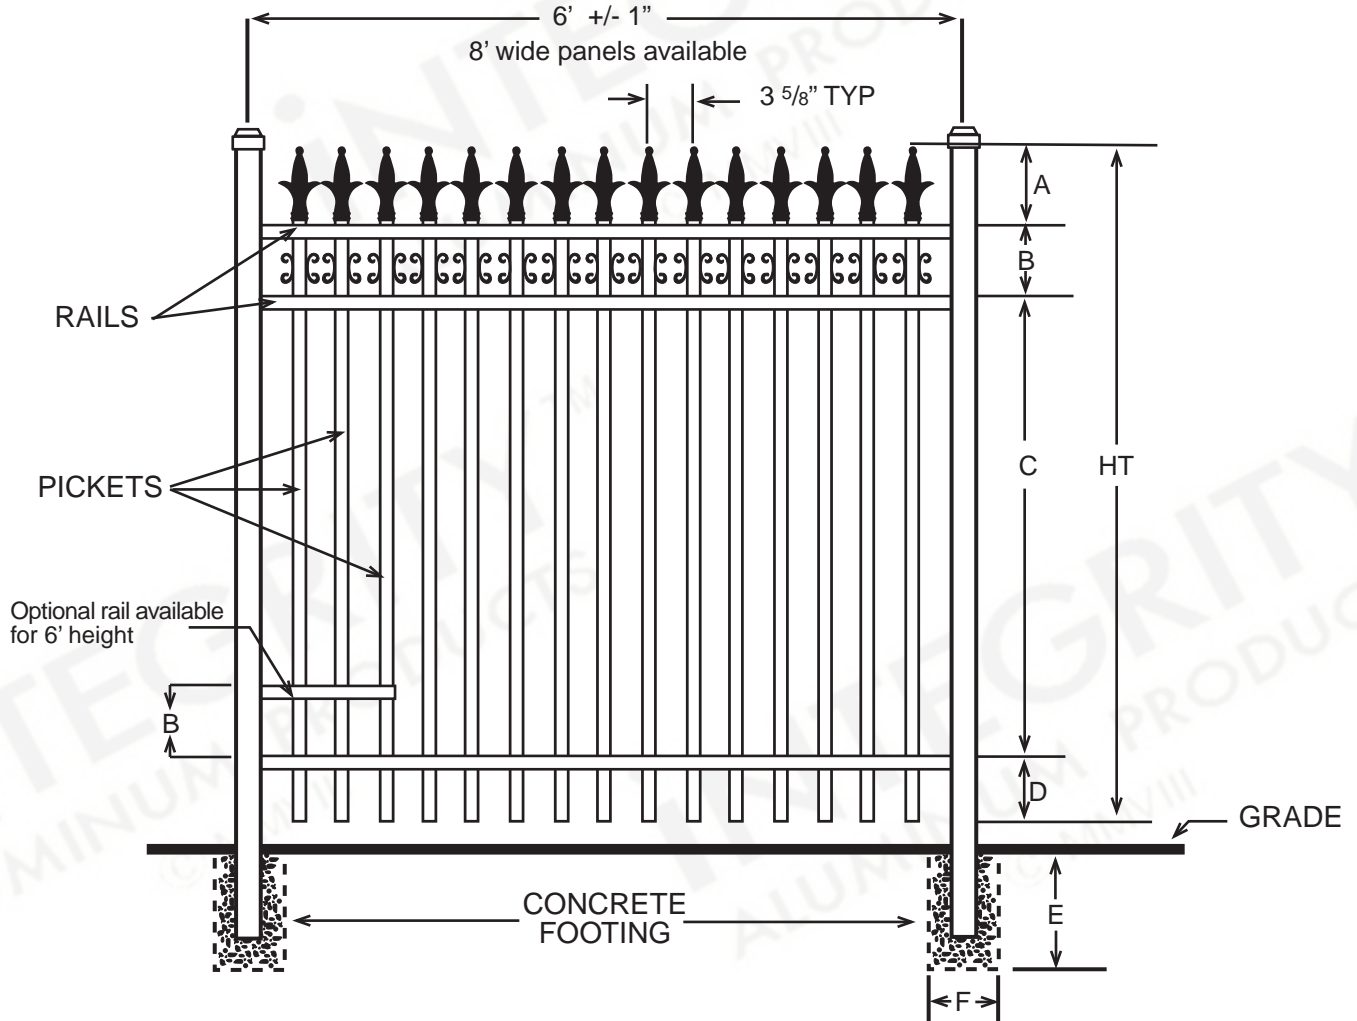

INTEGRITY™

ALUMINUM PRODUCTS

800.762.8876

VALENCIA™ PREMIER

DIMENSIONS						
HT	A	B	C	D	E	F
3'	4½"	6"	20"	5½"	Per Local Code	
3½'	4½"	6"	26"	5½"	Per Local Code	
4'	4½"	6"	32"	5½"	Per Local Code	
5'	4½"	6"	44"	5½"	Per Local Code	
6'	4½"	6"	56"	5½"	Per Local Code	
All Dimensions Are Nominal						

SPECIFICATIONS COMMERCIAL PREMIER	
Posts Available	2" x 2" x .080 Wall 2" x 2" x .125 Wall 2½" X 2½" X .100 Wall 3" x 3" x .125 Wall
Horizontal Rails Side Walls Top Walls	1⅜" x 1¼" .088" .065"
Pickets Picket Spacing	¾" x ¾" x .055 Wall 3⅝"
Heights Available	3, 3½, 4, 5 & 6 Ft.
Widths Available	6 & 8 Ft.