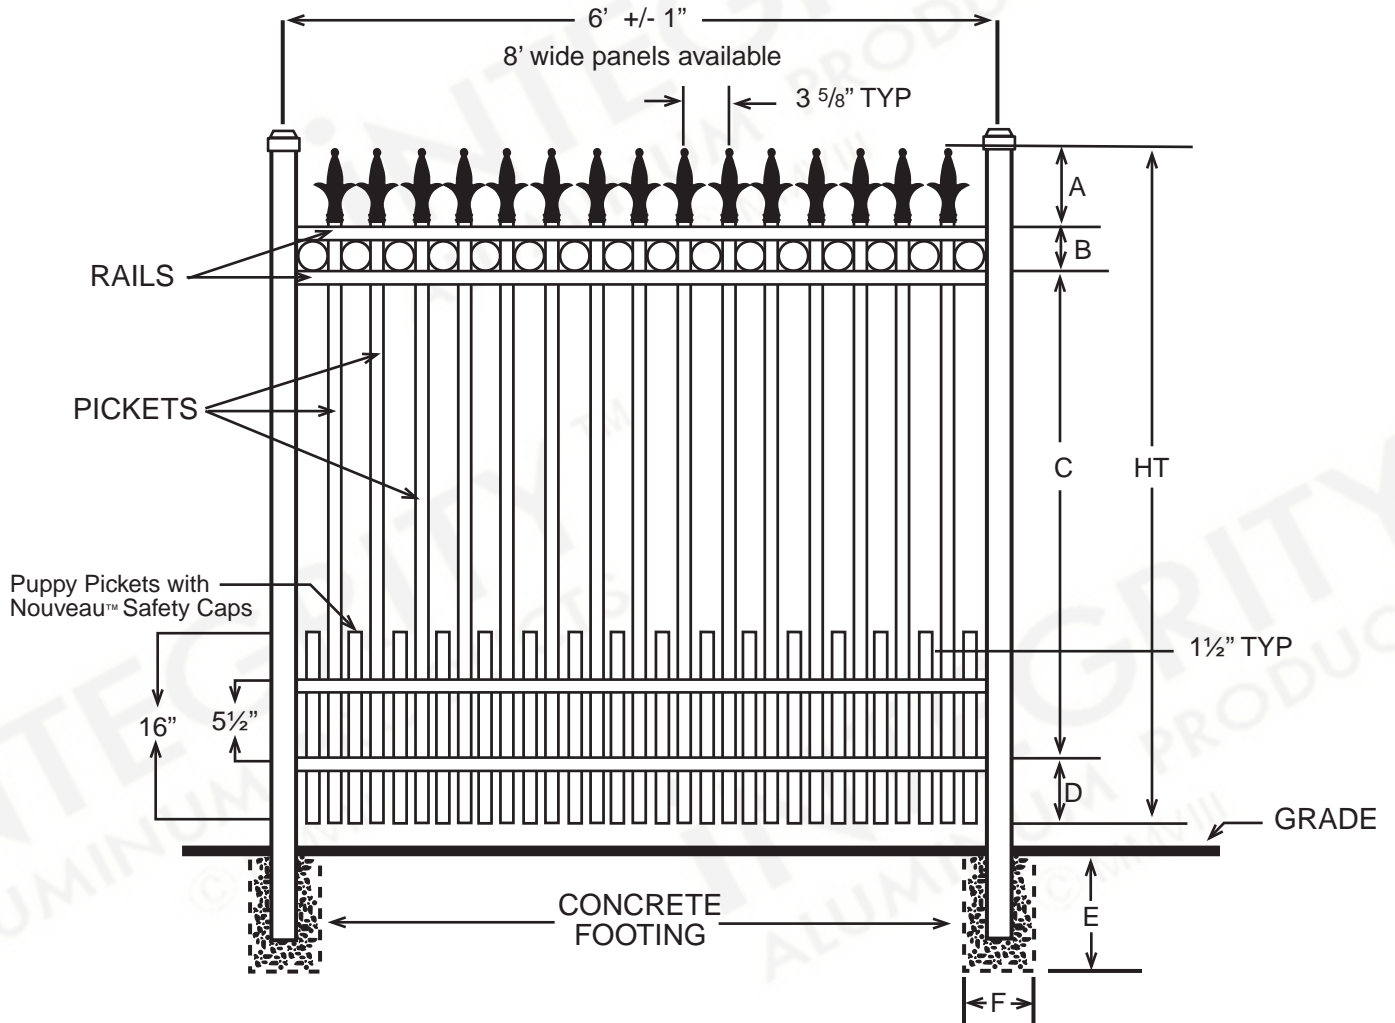

iNTEGRITY™
ALUMINUM PRODUCTS
800.762.8876

PROVIDENCE™
PREMIER w/ PUPPY PICKETS

DIMENSIONS						
HT	A	B	C	D	E	F
3'	4½"	4½"	21½"	5½"	Per Local Code	
3½'	4½"	4½"	27½"	5½"	Per Local Code	
4'	4½"	4½"	33½"	5½"	Per Local Code	
5'	4½"	4½"	45½"	5½"	Per Local Code	
6'	4½"	4½"	57½"	5½"	Per Local Code	
All Dimensions Are Nominal						

SPECIFICATIONS COMMERCIAL PREMIER	
Posts Available	2" x 2" x .080 Wall 2" x 2" x .125 Wall 2½" X 2½" X .100 Wall 3" x 3" x .125 Wall
Horizontal Rails Side Walls Top Walls	1⅜" x 1¼" .088" .065"
Pickets Picket Spacing	¾" x ¾" x .055 Wall 3⅝" and 1½"
Heights Available	3, 3½, 4, 5 & 6 Ft.
Widths Available	6 & 8 Ft.