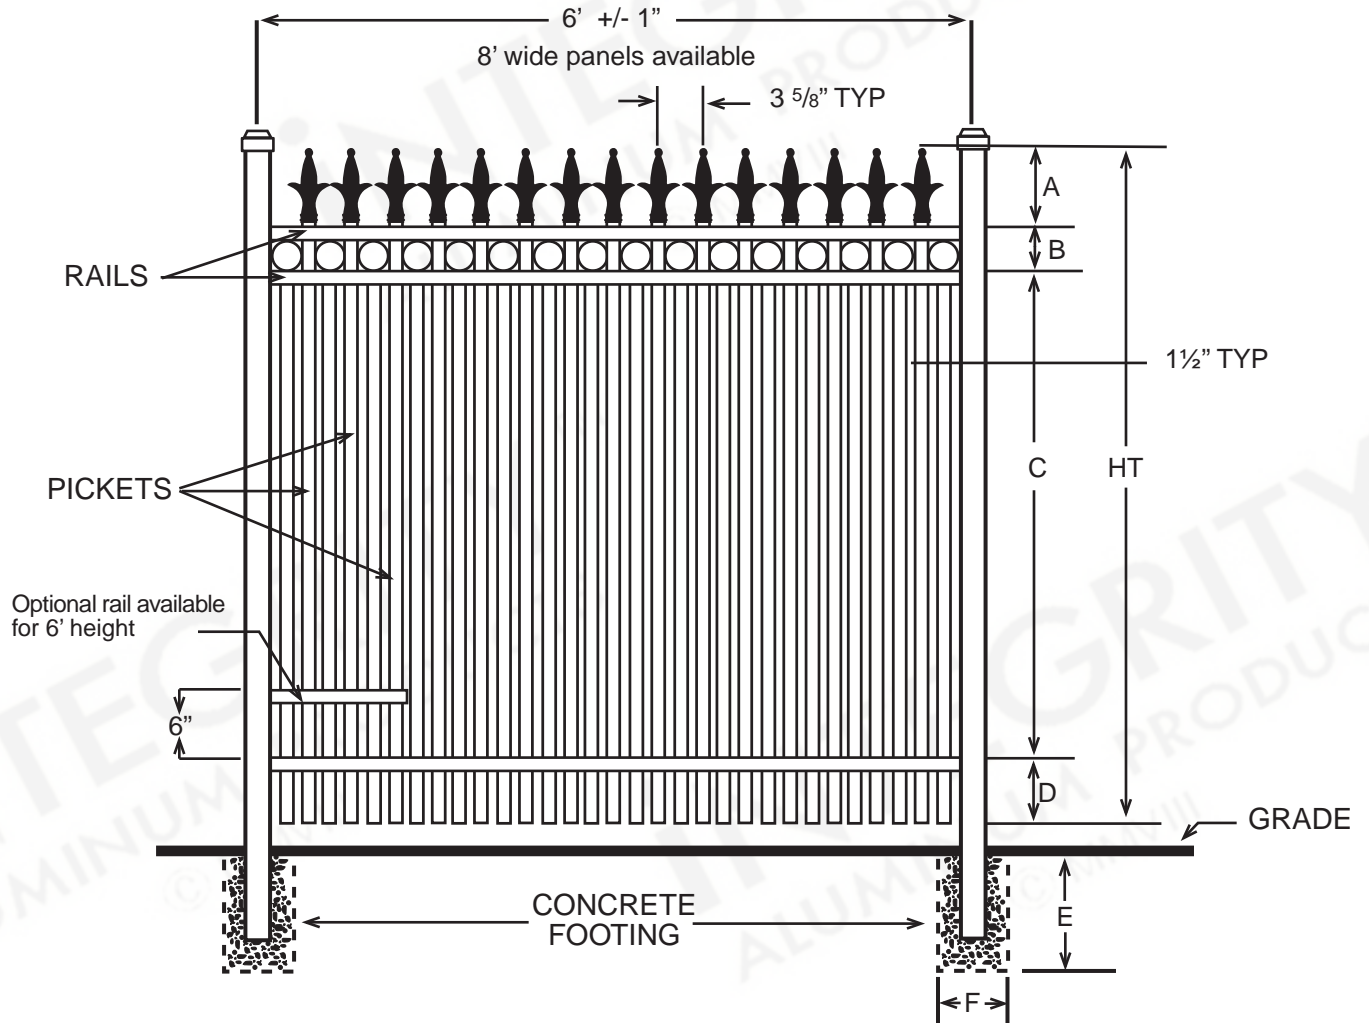

iNTEGRITY™
ALUMINUM PRODUCTS
800.762.8876

PROVIDENCE™
PREMIER EXTREME

DIMENSIONS						
HT	A	B	C	D	E	F
3'	4½"	4½"	21½"	5½"	Per Local Code	
3½'	4½"	4½"	27½"	5½"	Per Local Code	
4'	4½"	4½"	33½"	5½"	Per Local Code	
5'	4½"	4½"	45½"	5½"	Per Local Code	
6'	4½"	4½"	57½"	5½"	Per Local Code	
All Dimensions Are Nominal						

SPECIFICATIONS COMMERCIAL PREMIER	
Posts Available	2" x 2" x .080 Wall 2" x 2" x .125 Wall 2½" X 2½" X .100 Wall 3" x 3" x .125 Wall
Horizontal Rails Side Walls Top Walls	1⅜" x 1¼" .088" .065"
Pickets Picket Spacing	¾" x ¾" x .055 Wall 1½"
Heights Available	3, 3½, 4, 5 & 6 Ft.
Widths Available	6 & 8 Ft.