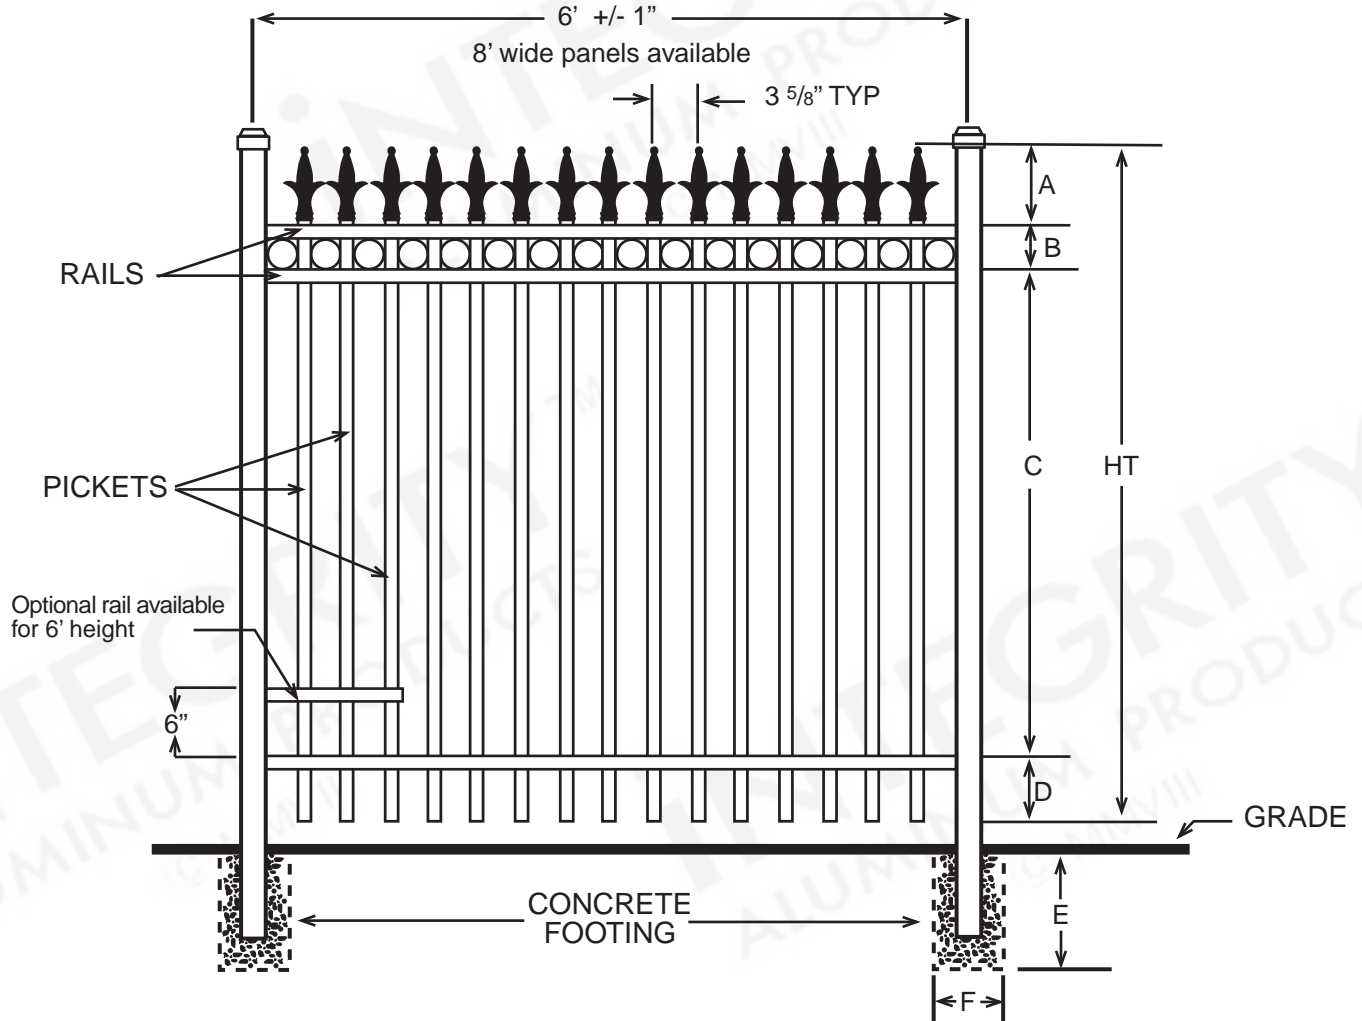

iNTEGRITY™
ALUMINUM PRODUCTS
800.762.8876

PROVIDENCE™
PREMIER

DIMENSIONS						
HT	A	B	C	D	E	F
3'	4½"	4½"	21½"	5½"	Per Local Code	
3½'	4½"	4½"	27½"	5½"	Per Local Code	
4'	4½"	4½"	33½"	5½"	Per Local Code	
5'	4½"	4½"	45½"	5½"	Per Local Code	
6'	4½"	4½"	57½"	5½"	Per Local Code	
All Dimensions Are Nominal						

SPECIFICATIONS COMMERCIAL PREMIER	
Posts Available	2" x 2" x .080 Wall 2" x 2" x .125 Wall 2½" X 2½" X .100 Wall 3" x 3" x .125 Wall
Horizontal Rails Side Walls Top Walls	1⅜" x 1¼" .088" .065"
Pickets Picket Spacing	¾" x ¾" x .055 Wall 3⅝"
Heights Available	3, 3½, 4, 5 & 6 Ft.
Widths Available	6 & 8 Ft.

SPECIFICATIONS COMMERCIAL PREMIER	
Posts Available	2" x 2" x .080 Wall 2" x 2" x .125 Wall 2½" X 2½" X .100 Wall 3" x 3" x .125 Wall
Horizontal Rails Side Walls Top Walls	1⅜" x 1¼" .088" .065"
Pickets Picket Spacing	¾" x ¾" x .055 Wall 1½"
Heights Available	3, 3½, 4, 5 & 6 Ft.
Widths Available	6 & 8 Ft.

SPECIFICATIONS COMMERCIAL PREMIER	
Posts Available	2" x 2" x .080 Wall 2" x 2" x .125 Wall 2½" X 2½" X .100 Wall 3" x 3" x .125 Wall
Horizontal Rails Side Walls Top Walls	1⅜" x 1¼" .088" .065"
Pickets Picket Spacing	¾" x ¾" x .055 Wall 3⅝" and 1½"
Heights Available	3, 3½, 4, 5 & 6 Ft.
Widths Available	6 & 8 Ft.