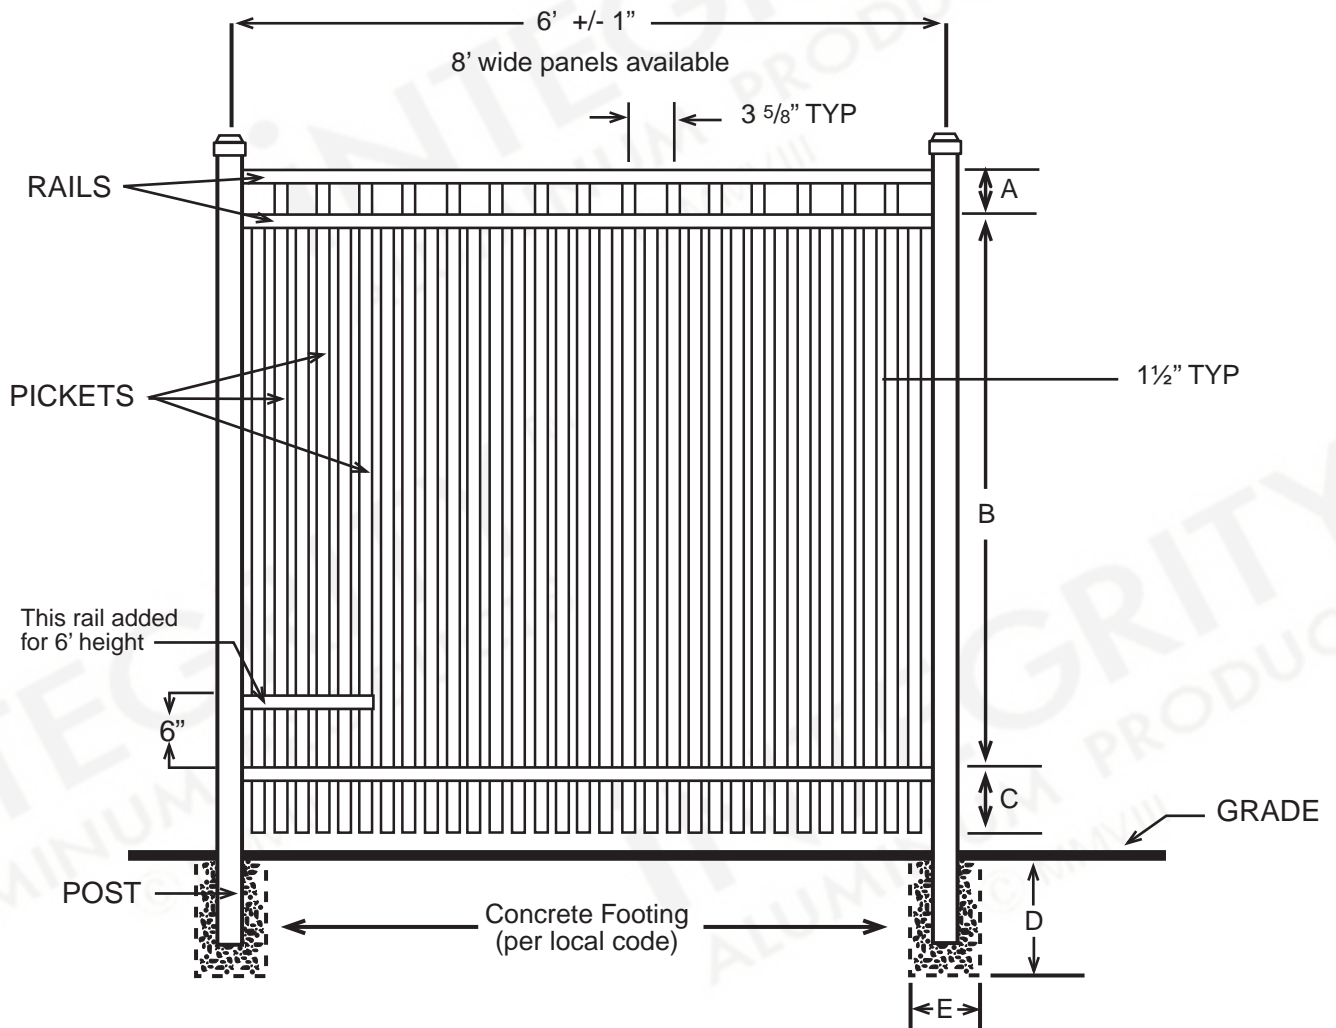

INTEGRITY™

ALUMINUM PRODUCTS

800.762.8876

BOCA GRANDE™ PREMIER EXTREME

DIMENSIONS					
HT	A	B	C	D	E
3'	2"	28½"	5½"	Per Local Code	
3½'	2"	34½"	5½"	Per Local Code	
4'	2"	40½"	5½"	Per Local Code	
5'	2"	52"	5½"	Per Local Code	
6'	2"	64"	5½"	Per Local Code	
All Dimensions Are Nominal					

SPECIFICATIONS COMMERCIAL PREMIER

Posts Available	2" x 2" x .080 Wall 2" x 2" x .125 Wall 2½" X 2½" X .100 Wall 3" x 3" x .125 Wall
Horizontal Rails Side Walls Top Walls	1⅜" x 1¼" .088" .065"
Pickets Picket Spacing	¾" x ¾" x .055 Wall 1½"
Heights Available	3, 3½, 4, 5 & 6 Ft.
Widths Available	6 & 8 Ft.