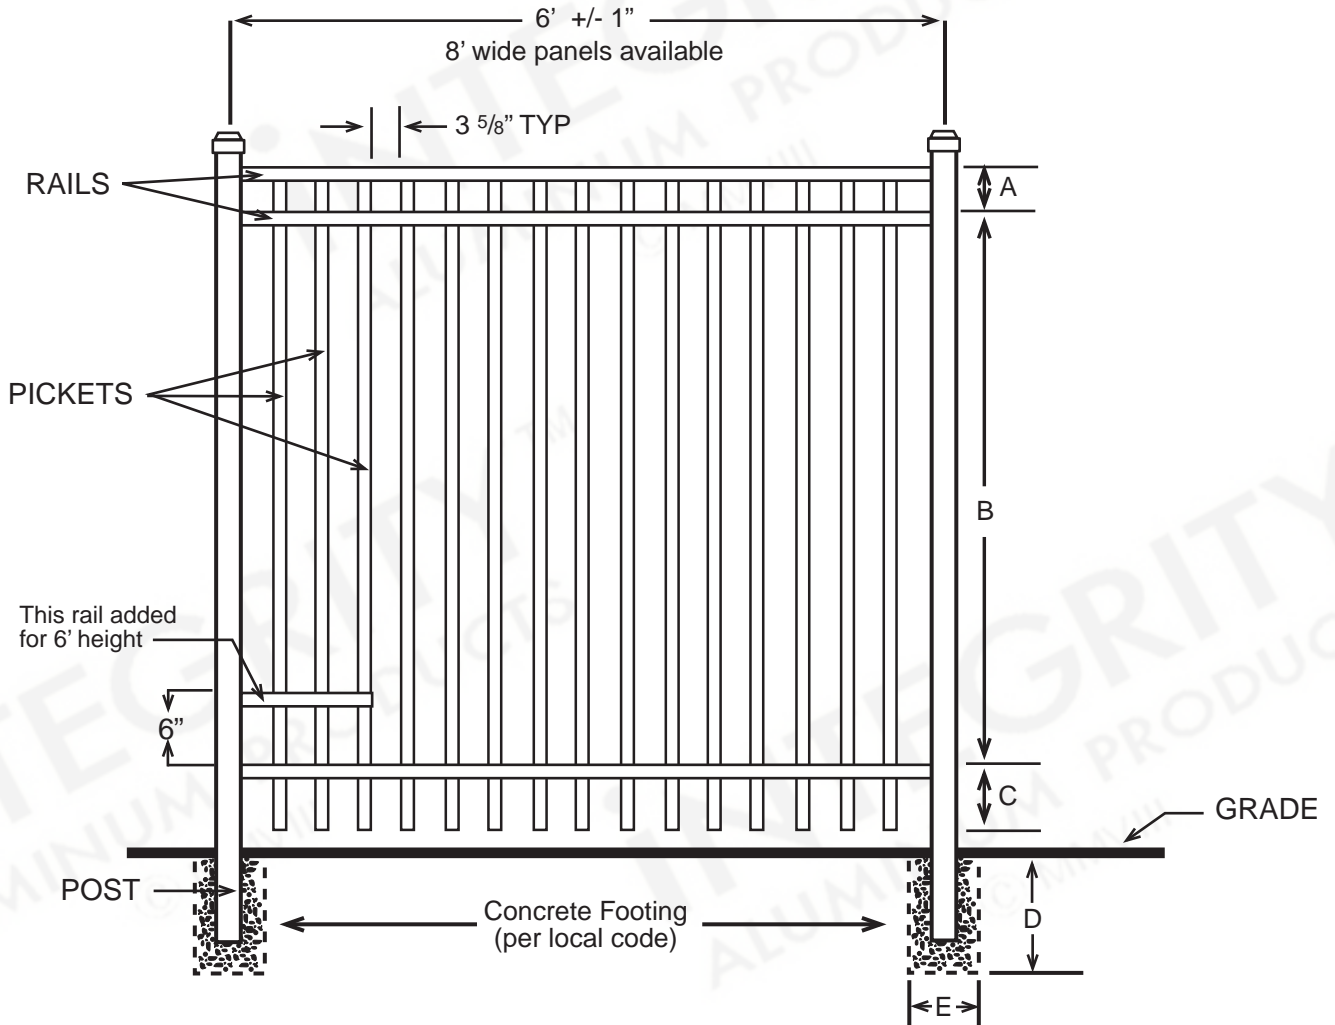

INTEGRITY™

ALUMINUM PRODUCTS

800.762.8876

BOCA GRANDE™ PREMIER

DIMENSIONS					
HT	A	B	C	D	E
3'	2"	28½"	5½"	Per Local Code	
3½'	2"	34½"	5½"	Per Local Code	
4'	2"	40½"	5½"	Per Local Code	
5'	2"	52"	5½"	Per Local Code	
6'	2"	64"	5½"	Per Local Code	
All Dimensions Are Nominal					

SPECIFICATIONS COMMERCIAL PREMIER	
Posts Available	2" x 2" x .080 Wall 2" x 2" x .125 Wall 2½" X 2½" X .100 Wall 3" x 3" x .125 Wall
Horizontal Rails Side Walls Top Walls	1⅜" x 1¼" .088" .065"
Pickets Picket Spacing	¾" x ¾" x .055 Wall 3⅝"
Heights Available	3, 3½, 4, 5 & 6 Ft.
Widths Available	6 & 8 Ft.

SPECIFICATIONS COMMERCIAL PREMIER

Posts Available	2" x 2" x .080 Wall 2" x 2" x .125 Wall 2½" X 2½" X .100 Wall 3" x 3" x .125 Wall
Horizontal Rails Side Walls Top Walls	1⅜" x 1¼" .088" .065"
Pickets Picket Spacing	¾" x ¾" x .055 Wall 1½"
Heights Available	3, 3½, 4, 5 & 6 Ft.
Widths Available	6 & 8 Ft.

SPECIFICATIONS COMMERCIAL PREMIER	
Posts Available	2" x 2" x .080 Wall 2" x 2" x .125 Wall 2½" X 2½" X .100 Wall 3" x 3" x .125 Wall
Horizontal Rails Side Walls Top Walls	1⅜" x 1¼" .088" .065"
Pickets Picket Spacing	¾" x ¾" x .055 Wall 3⅝" and 1½"
Heights Available	3, 3½, 4, 5 & 6 Ft.
Widths Available	6 & 8 Ft.