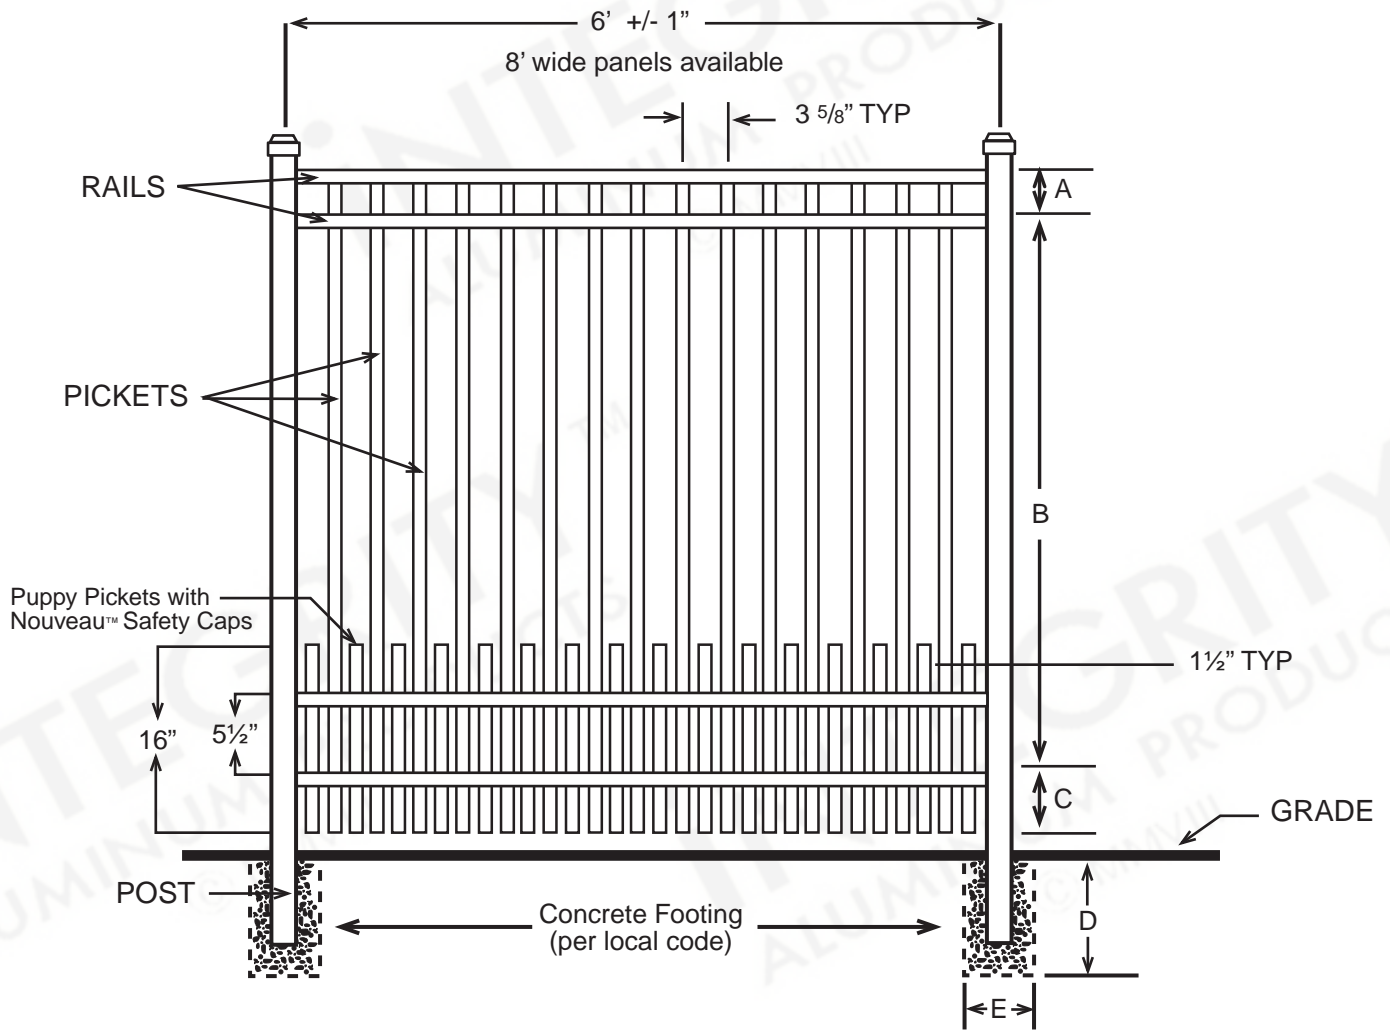

SPECIFICATIONS COMMERCIAL PREMIER

Posts Available	2" x 2" x .080 Wall 2" x 2" x .125 Wall 2½" X 2½" X .100 Wall 3" x 3" x .125 Wall
Horizontal Rails Side Walls Top Walls	1⅜" x 1¼" .088" .065"
Pickets Picket Spacing	¾" x ¾" x .055 Wall 1½"
Heights Available	3, 3½, 4, 5 & 6 Ft.
Widths Available	6 & 8 Ft.

INTEGRITY™

ALUMINUM PRODUCTS

800.762.8876

BOCA GRANDE™ PREMIER w/ PUPPY PICKETS

DIMENSIONS					
HT	A	B	C	D	E
3'	2"	28½"	5½"	Per Local Code	
3½'	2"	34½"	5½"	Per Local Code	
4'	2"	40½"	5½"	Per Local Code	
5'	2"	52"	5½"	Per Local Code	
6'	2"	64"	5½"	Per Local Code	
All Dimensions Are Nominal					

SPECIFICATIONS COMMERCIAL PREMIER	
Posts Available	2" x 2" x .080 Wall 2" x 2" x .125 Wall 2½" X 2½" X .100 Wall 3" x 3" x .125 Wall
Horizontal Rails Side Walls Top Walls	1⅜" x 1¼" .088" .065"
Pickets Picket Spacing	¾" x ¾" x .055 Wall 3⅝" and 1½"
Heights Available	3, 3½, 4, 5 & 6 Ft.
Widths Available	6 & 8 Ft.