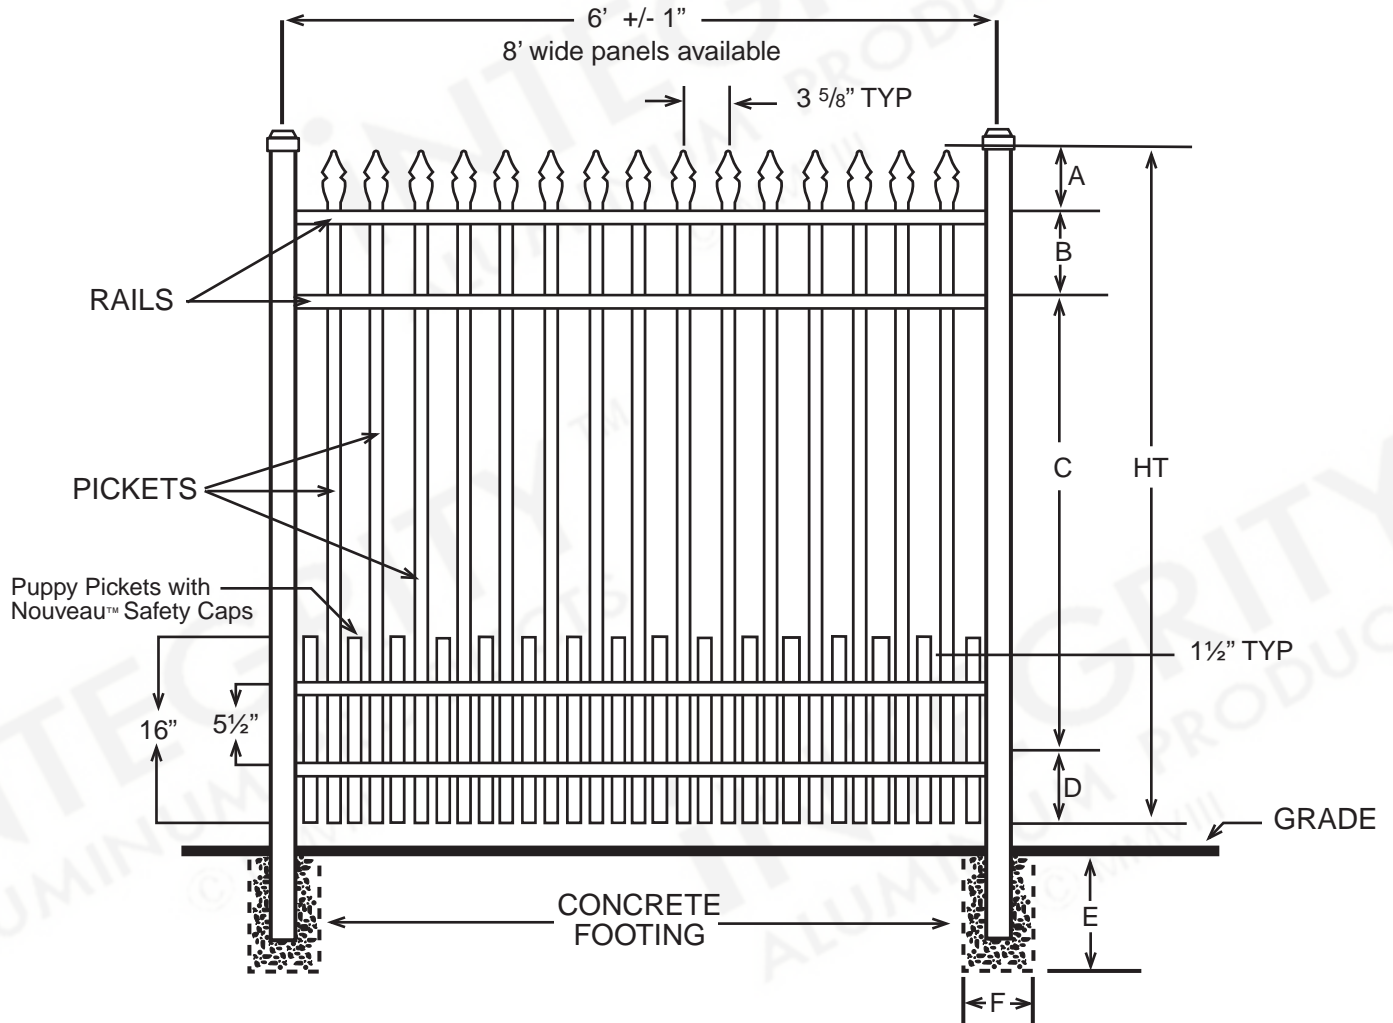

INTEGRITY™

ALUMINUM PRODUCTS

800.762.8876

BELLA VISTA™ PREMIER w/ PUPPY PICKETS

DIMENSIONS						
HT	A	B	C	D	E	F
3'	4½"	6"	20"	5½"	Per Local Code	
3½'	4½"	6"	26"	5½"	Per Local Code	
4'	4½"	6"	32"	5½"	Per Local Code	
5'	4½"	6"	44"	5½"	Per Local Code	
6'	4½"	6"	56"	5½"	Per Local Code	
All Dimensions Are Nominal						

SPECIFICATIONS COMMERCIAL PREMIER	
Posts Available	2" x 2" x .080 Wall 2" x 2" x .125 Wall 2½" X 2½" X .100 Wall 3" x 3" x .125 Wall
Horizontal Rails Side Walls Top Walls	1⅜" x 1¼" .088" .065"
Pickets Picket Spacing	¾" x ¾" x .055 Wall 3⅝" and 1½"
Heights Available	3, 3½, 4, 5 & 6 Ft.
Widths Available	6 & 8 Ft.