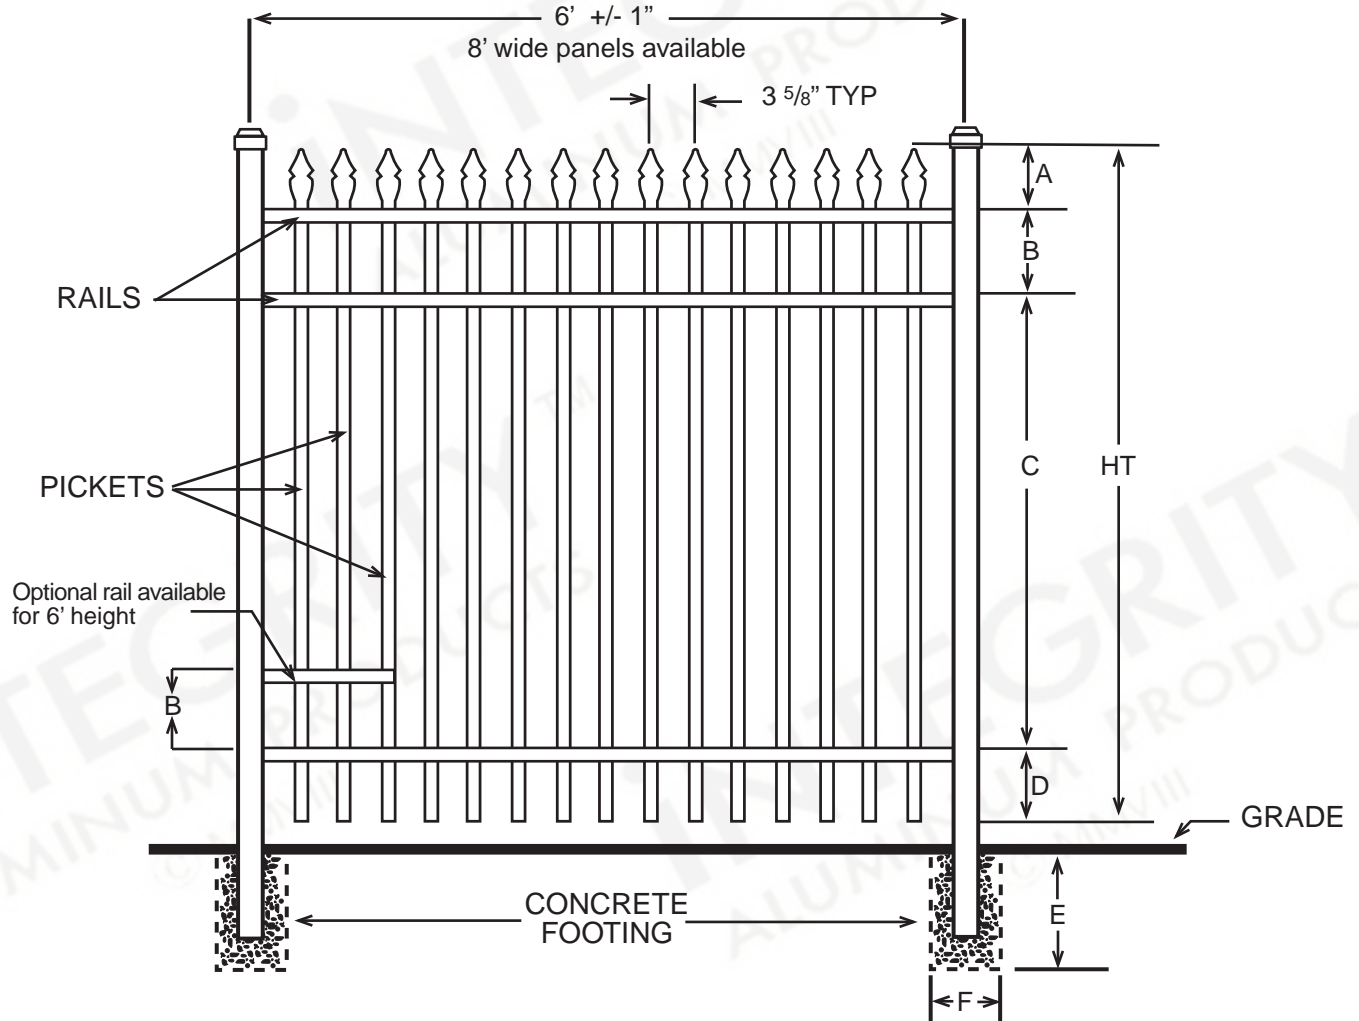

INTEGRITY™

ALUMINUM PRODUCTS

800.762.8876

BELLA VISTA™ PREMIER

DIMENSIONS						
HT	A	B	C	D	E	F
3'	4½"	6"	20"	5½"	Per Local Code	
3½'	4½"	6"	26"	5½"	Per Local Code	
4'	4½"	6"	32"	5½"	Per Local Code	
5'	4½"	6"	44"	5½"	Per Local Code	
6'	4½"	6"	56"	5½"	Per Local Code	
All Dimensions Are Nominal						

SPECIFICATIONS COMMERCIAL PREMIER	
Posts Available	2" x 2" x .080 Wall 2" x 2" x .125 Wall 2½" X 2½" X .100 Wall 3" x 3" x .125 Wall
Horizontal Rails Side Walls Top Walls	1⅜" x 1¼" .088" .065"
Pickets Picket Spacing	¾" x ¾" x .055 Wall 3⅝"
Heights Available	3, 3½, 4, 5 & 6 Ft.
Widths Available	6 & 8 Ft.