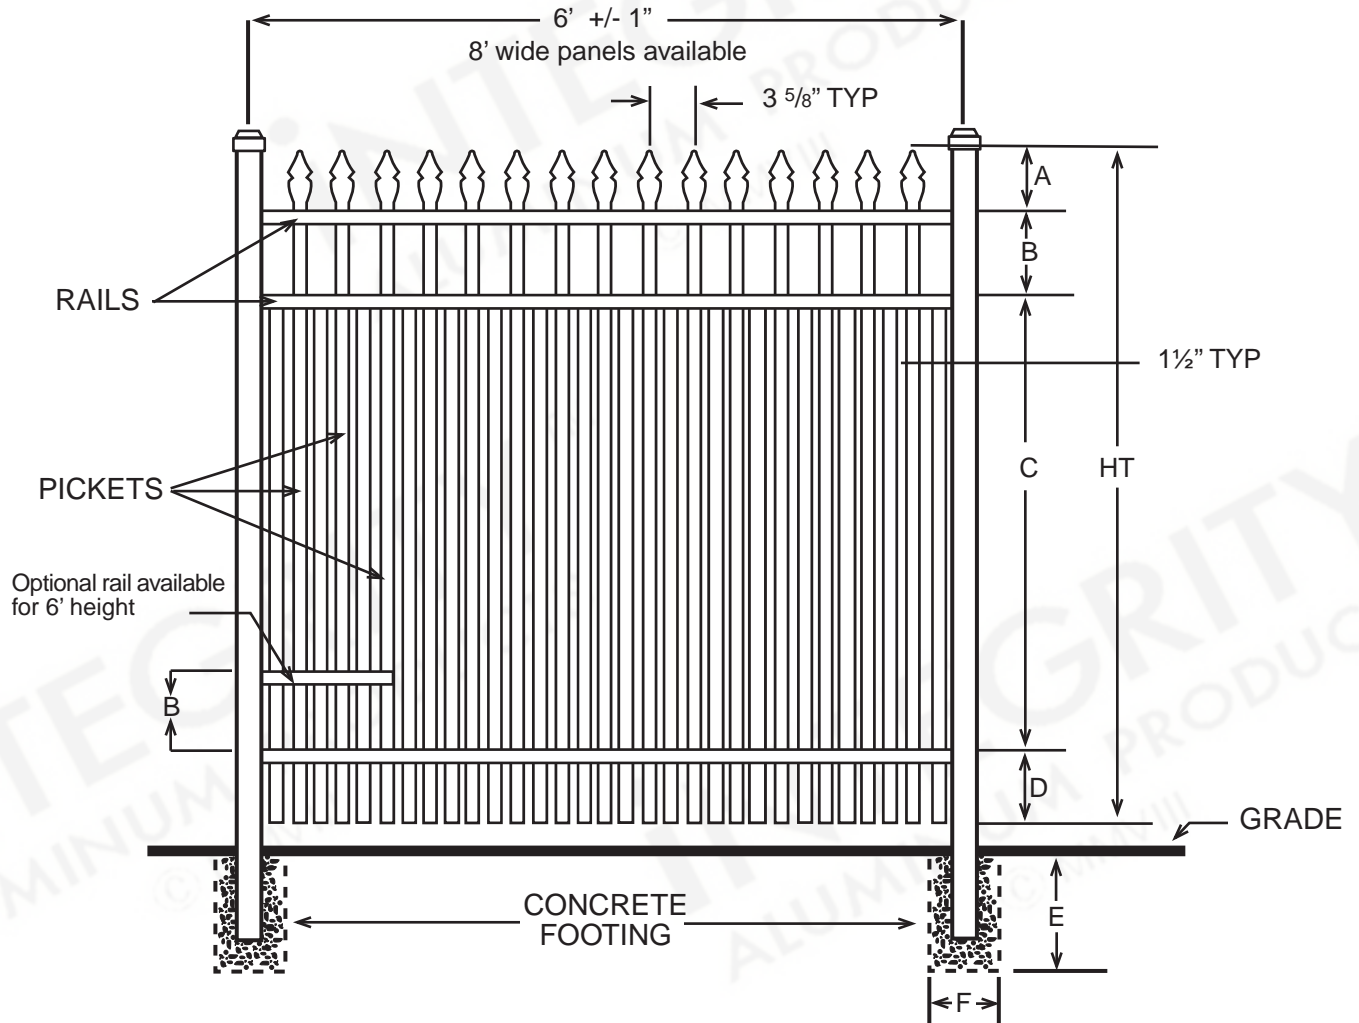

INTEGRITY™

ALUMINUM PRODUCTS

800.762.8876

BELLA VISTA™ PREMIER EXTREME

DIMENSIONS						
HT	A	B	C	D	E	F
3'	4½"	6"	20"	5½"	Per Local Code	
3½'	4½"	6"	26"	5½"	Per Local Code	
4'	4½"	6"	32"	5½"	Per Local Code	
5'	4½"	6"	44"	5½"	Per Local Code	
6'	4½"	6"	56"	5½"	Per Local Code	
All Dimensions Are Nominal						

SPECIFICATIONS COMMERCIAL PREMIER	
Posts Available	2" x 2" x .080 Wall 2" x 2" x .125 Wall 2½" X 2½" X .100 Wall 3" x 3" x .125 Wall
Horizontal Rails Side Walls Top Walls	1⅜" x 1¼" .088" .065"
Pickets Picket Spacing	¾" x ¾" x .055 Wall 1½"
Heights Available	3, 3½, 4, 5 & 6 Ft.
Widths Available	6 & 8 Ft.