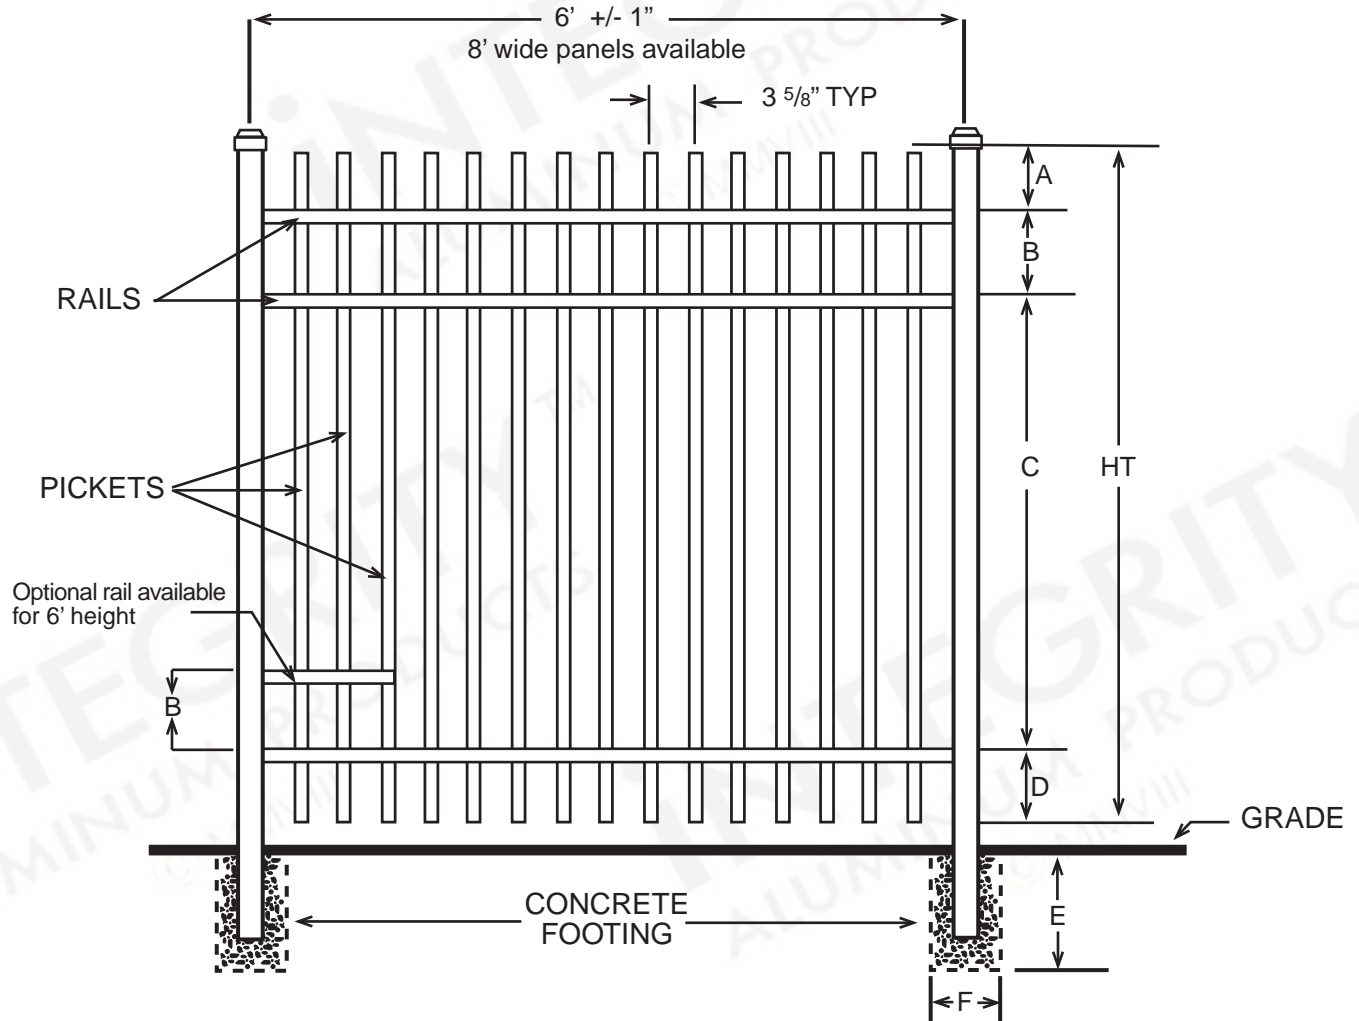

INTEGRITY™

ALUMINUM PRODUCTS

800.762.8876

BELLA VISTA™ PREMIER NOUVEAU™

DIMENSIONS						
HT	A	B	C	D	E	F
3'	4½"	6"	20"	5½"	Per Local Code	
3½'	4½"	6"	26"	5½"	Per Local Code	
4'	4½"	6"	32"	5½"	Per Local Code	
5'	4½"	6"	44"	5½"	Per Local Code	
6'	4½"	6"	56"	5½"	Per Local Code	
All Dimensions Are Nominal						

SPECIFICATIONS COMMERCIAL PREMIER	
Posts Available	2" x 2" x .080 Wall 2" x 2" x .125 Wall 2½" X 2½" X .100 Wall 3" x 3" x .125 Wall
Horizontal Rails Side Walls Top Walls	1⅜" x 1¼" .088" .065"
Pickets Picket Spacing	¾" x ¾" x .055 Wall 3⅝"
Heights Available	3, 3½, 4, 5 & 6 Ft.
Widths Available	6 & 8 Ft.