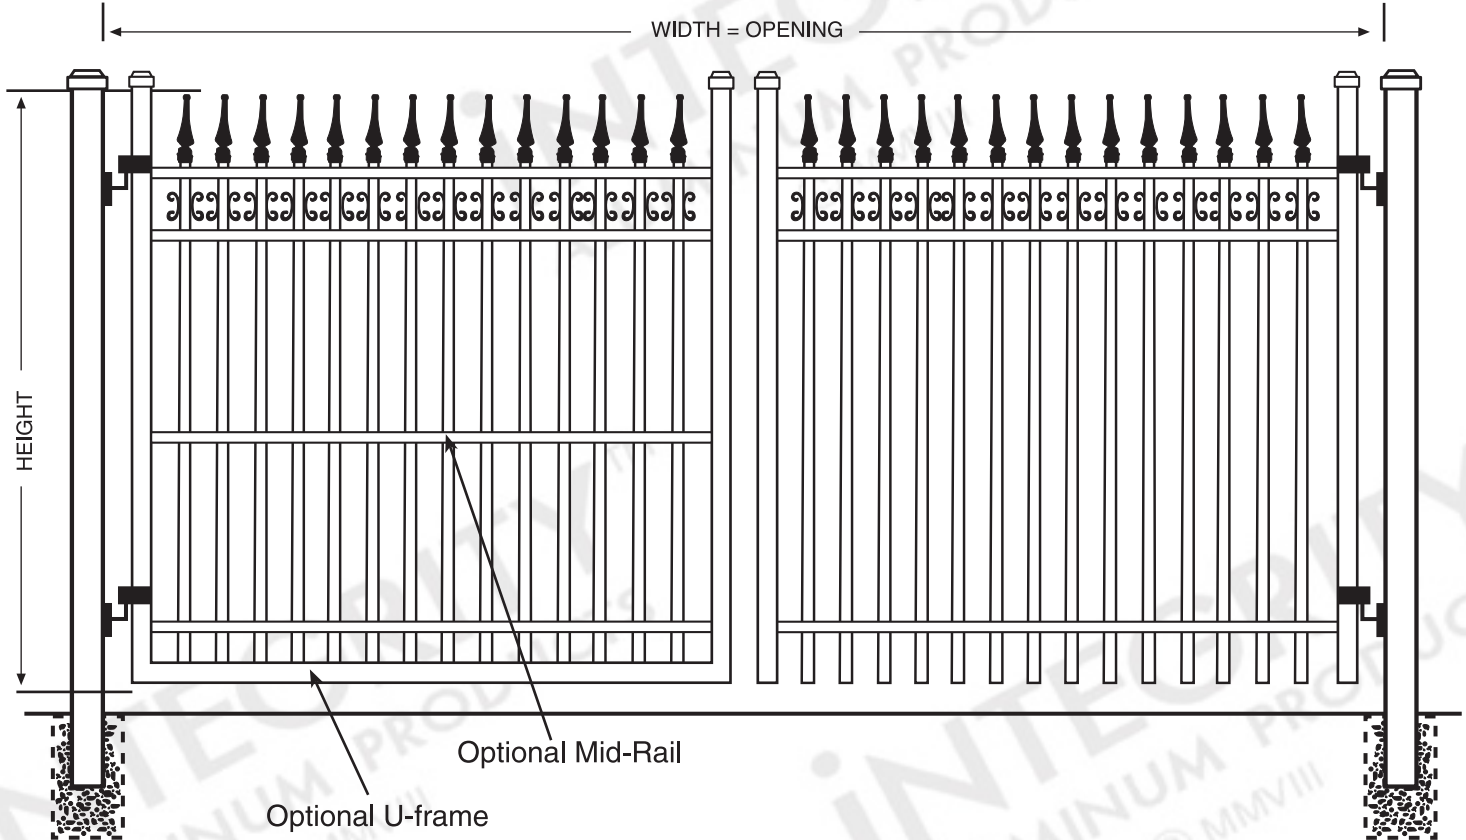

INTEGRITY
ALUMINUM PRODUCTS
800.762.8876

CASTILE™ Ultimate™ Driveway Gate

DIMENSIONS

The height and width dimensions for this gate are available in standardized one-foot increments but can be customized to meet unique requirements.

CONFIGURATION

This Ultimate™ Driveway Gate can be constructed as a single-leaf gate up to 14' in width.

HARDWARE

Gate latch and hinges sold separately and may vary depending on size of gate and posts. Suggestions provided. A standard drop rod is included.

SPECIFICATIONS

ULTIMATE GRADE

Posts Available	2½" x 2½" x .100 Wall 3" x 3" x .125 Wall 4" x 4" x .125 Wall
Gate Frame Uprights	2½" x 2½" x .100 Wall
Horizontal Rails Side Walls Top Walls	1⅝" x 1⅝" .100" .070"
Vertical Pickets Standard Spacing Extreme Spacing	1" x 1" x .062 Wall 3⅝" 1½" Available
Heights Available	Up to 10'
Widths Available	Up to 28'

All Specifications Are Nominal