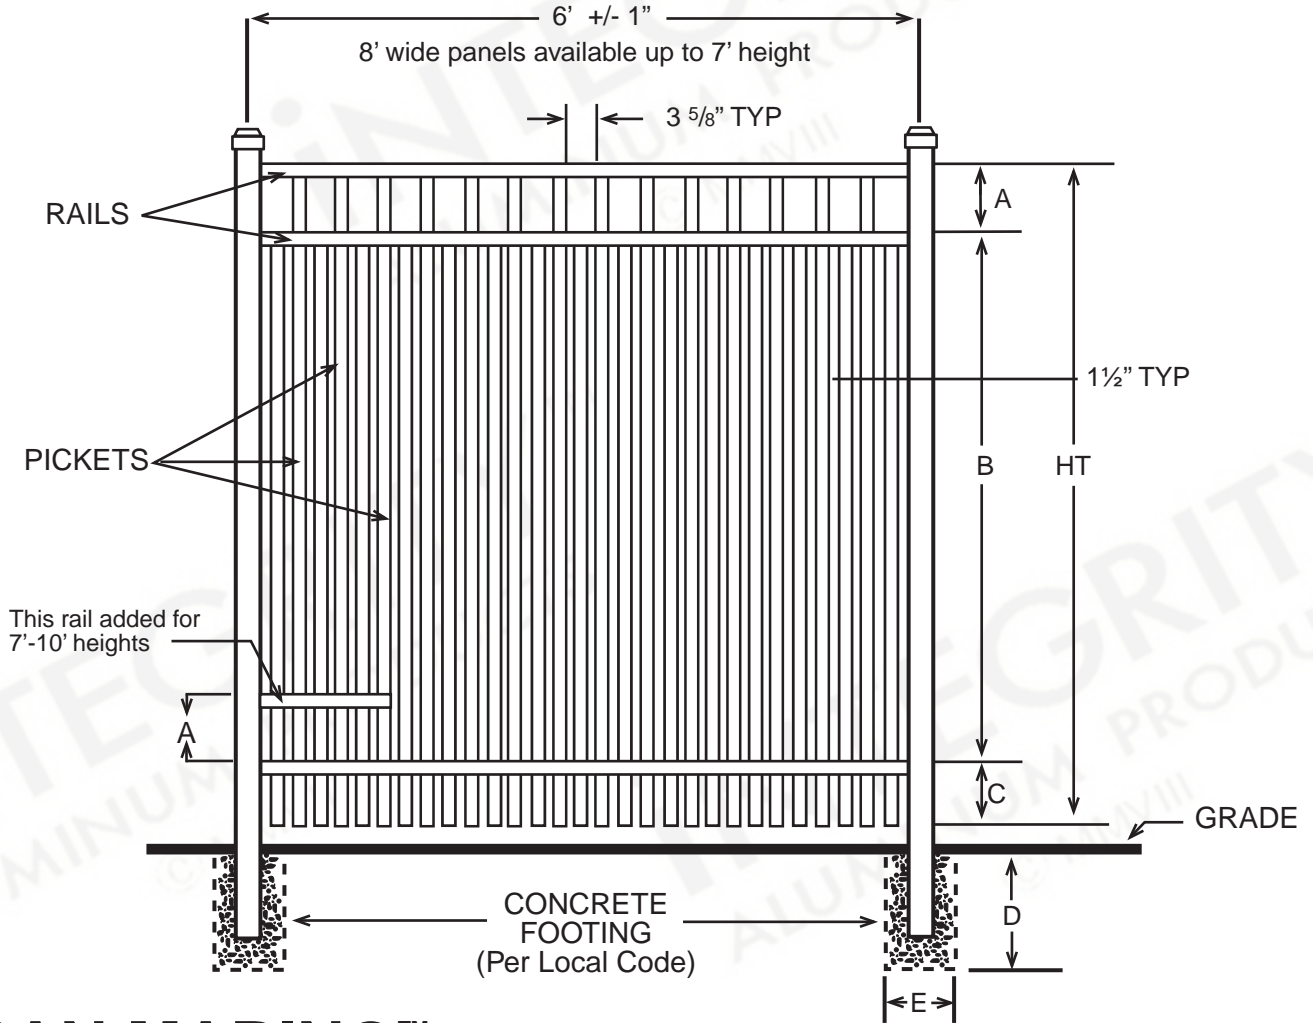

iNTEGRITY™
ALUMINUM PRODUCTS
800.762.8876

SAN MARINO™ ULTIMATE

DIMENSIONS					
HT	A	B	C	D	E
3'	7 ⁵ / ₈ "	20 ³ / ₄ "	7 ⁵ / ₈ "	Per Local Code	
4'	7 ⁵ / ₈ "	32 ³ / ₄ "	7 ⁵ / ₈ "	Per Local Code	
5'	7 ⁵ / ₈ "	44 ³ / ₄ "	7 ⁵ / ₈ "	Per Local Code	
6'	7 ⁵ / ₈ "	56 ³ / ₄ "	7 ⁵ / ₈ "	Per Local Code	
7'	10 ⁵ / ₈ "	62 ³ / ₄ "	10 ⁵ / ₈ "	Per Local Code	
8'	10 ⁵ / ₈ "	74 ³ / ₄ "	10 ⁵ / ₈ "	Per Local Code	
9'	13 ⁵ / ₈ "	80 ³ / ₄ "	13 ⁵ / ₈ "	Per Local Code	
10'	13 ⁵ / ₈ "	92 ³ / ₄ "	13 ⁵ / ₈ "	Per Local Code	
All Dimensions Are Nominal					

SPECIFICATIONS COMMERCIAL ULTIMATE	
Posts Available	2 ¹ / ₂ " x 2 ¹ / ₂ " x .100 Wall 3" x 3" x .125 Wall 4" x 4" x .125 Wall
Horizontal Rails Side Walls Top Walls	1 ⁵ / ₈ " x 1 ⁵ / ₈ " .100" .070"
Pickets Picket Spacing	1" x 1" x .062 Wall 3 ⁵ / ₈ "
Heights Available	3, 4, 5, 6, 7, 8, 9, & 10 Ft.
Widths Available	6 & 8 Ft.

iNTEGRITY™
 ALUMINUM PRODUCTS
 800.762.8876

SAN MARINO™ ULTIMATE EXTREME

DIMENSIONS					
HT	A	B	C	D	E
3'	7 ⁵ / ₈ "	20 ³ / ₄ "	7 ⁵ / ₈ "	Per Local Code	
4'	7 ⁵ / ₈ "	32 ³ / ₄ "	7 ⁵ / ₈ "	Per Local Code	
5'	7 ⁵ / ₈ "	44 ³ / ₄ "	7 ⁵ / ₈ "	Per Local Code	
6'	7 ⁵ / ₈ "	56 ³ / ₄ "	7 ⁵ / ₈ "	Per Local Code	
7'	10 ⁵ / ₈ "	62 ³ / ₄ "	10 ⁵ / ₈ "	Per Local Code	
8'	10 ⁵ / ₈ "	74 ³ / ₄ "	10 ⁵ / ₈ "	Per Local Code	
9'	13 ⁵ / ₈ "	80 ³ / ₄ "	13 ⁵ / ₈ "	Per Local Code	
10'	13 ⁵ / ₈ "	92 ³ / ₄ "	13 ⁵ / ₈ "	Per Local Code	
All Dimensions Are Nominal					

SPECIFICATIONS COMMERCIAL ULTIMATE	
Posts Available	2 ¹ / ₂ " x 2 ¹ / ₂ " x .100 Wall 3" x 3" x .125 Wall 4" x 4" x .125 Wall
Horizontal Rails Side Walls Top Walls	1 ⁵ / ₈ " x 1 ⁵ / ₈ " .100" .070"
Pickets Picket Spacing	1" x 1" x .062 Wall 1 ¹ / ₂ "
Heights Available	3, 4, 5, 6, 7, 8, 9, & 10 Ft.
Widths Available	6 & 8 Ft.