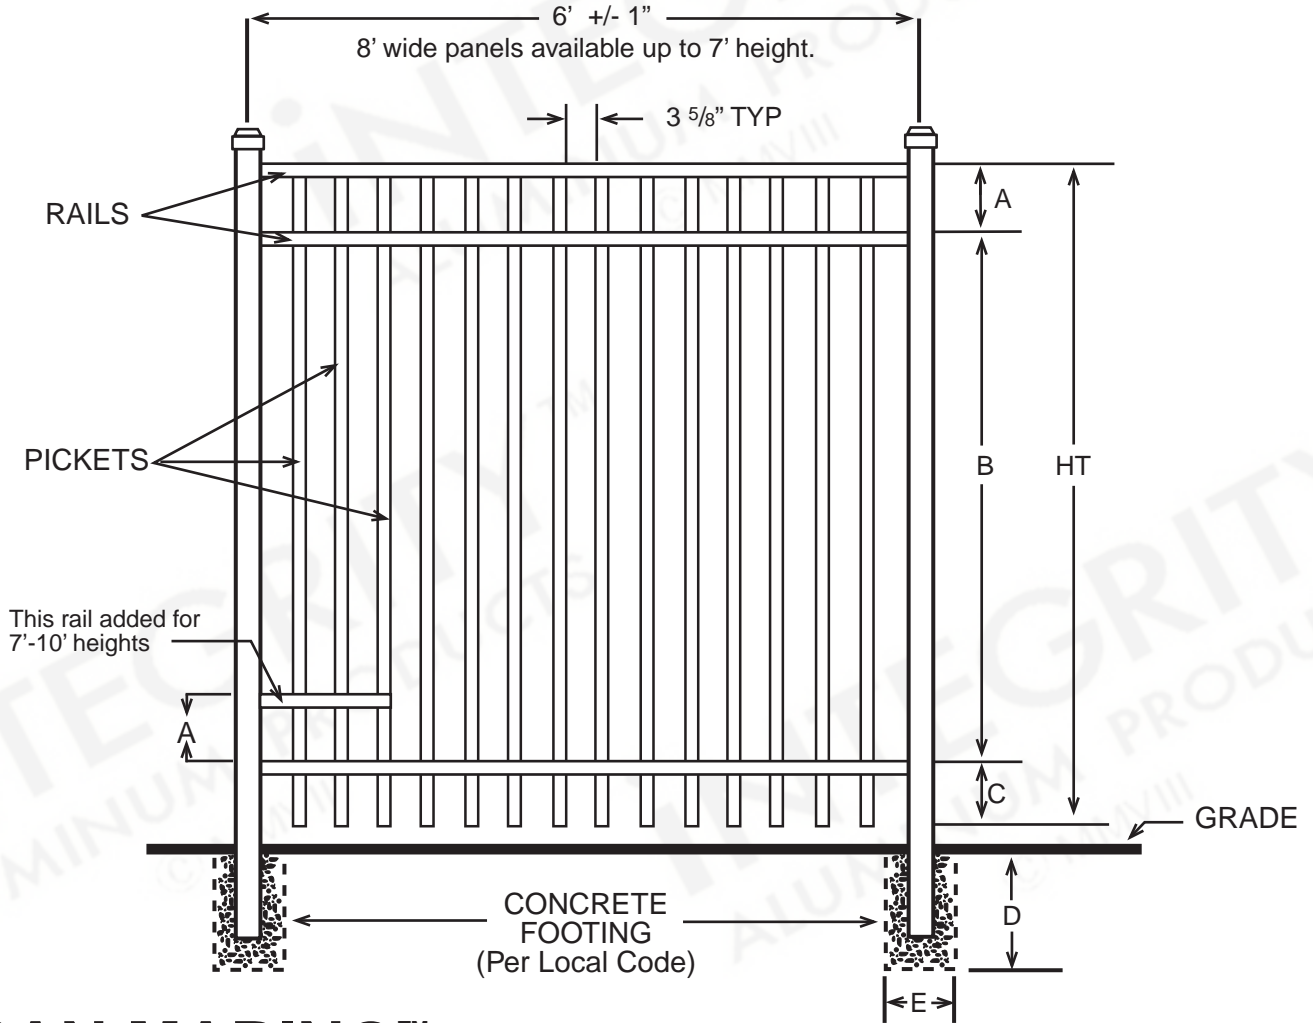

iNTEGRITY™
ALUMINUM PRODUCTS
800.762.8876

SAN MARINO™ ULTIMATE

DIMENSIONS					
HT	A	B	C	D	E
3'	7 ⁵ / ₈ "	20 ³ / ₄ "	7 ⁵ / ₈ "	Per Local Code	
4'	7 ⁵ / ₈ "	32 ³ / ₄ "	7 ⁵ / ₈ "	Per Local Code	
5'	7 ⁵ / ₈ "	44 ³ / ₄ "	7 ⁵ / ₈ "	Per Local Code	
6'	7 ⁵ / ₈ "	56 ³ / ₄ "	7 ⁵ / ₈ "	Per Local Code	
7'	10 ⁵ / ₈ "	62 ³ / ₄ "	10 ⁵ / ₈ "	Per Local Code	
8'	10 ⁵ / ₈ "	74 ³ / ₄ "	10 ⁵ / ₈ "	Per Local Code	
9'	13 ⁵ / ₈ "	80 ³ / ₄ "	13 ⁵ / ₈ "	Per Local Code	
10'	13 ⁵ / ₈ "	92 ³ / ₄ "	13 ⁵ / ₈ "	Per Local Code	
All Dimensions Are Nominal					

SPECIFICATIONS COMMERCIAL ULTIMATE	
Posts Available	2 ¹ / ₂ " x 2 ¹ / ₂ " x .100 Wall 3" x 3" x .125 Wall 4" x 4" x .125 Wall
Horizontal Rails Side Walls Top Walls	1 ⁵ / ₈ " x 1 ⁵ / ₈ " .100" .070"
Pickets Picket Spacing	1" x 1" x .062 Wall 3 ⁵ / ₈ "
Heights Available	3, 4, 5, 6, 7, 8, 9, & 10 Ft.
Widths Available	6 & 8 Ft.

iNTEGRITY™
 ALUMINUM PRODUCTS
 800.762.8876

SAN MARINO™ ULTIMATE EXTREME

DIMENSIONS					
HT	A	B	C	D	E
3'	7 ⁵ / ₈ "	20 ³ / ₄ "	7 ⁵ / ₈ "	Per Local Code	
4'	7 ⁵ / ₈ "	32 ³ / ₄ "	7 ⁵ / ₈ "	Per Local Code	
5'	7 ⁵ / ₈ "	44 ³ / ₄ "	7 ⁵ / ₈ "	Per Local Code	
6'	7 ⁵ / ₈ "	56 ³ / ₄ "	7 ⁵ / ₈ "	Per Local Code	
7'	10 ⁵ / ₈ "	62 ³ / ₄ "	10 ⁵ / ₈ "	Per Local Code	
8'	10 ⁵ / ₈ "	74 ³ / ₄ "	10 ⁵ / ₈ "	Per Local Code	
9'	13 ⁵ / ₈ "	80 ³ / ₄ "	13 ⁵ / ₈ "	Per Local Code	
10'	13 ⁵ / ₈ "	92 ³ / ₄ "	13 ⁵ / ₈ "	Per Local Code	
All Dimensions Are Nominal					

SPECIFICATIONS COMMERCIAL ULTIMATE	
Posts Available	2 ¹ / ₂ " x 2 ¹ / ₂ " x .100 Wall 3" x 3" x .125 Wall 4" x 4" x .125 Wall
Horizontal Rails Side Walls Top Walls	1 ⁵ / ₈ " x 1 ⁵ / ₈ " .100" .070"
Pickets Picket Spacing	1" x 1" x .062 Wall 1 ¹ / ₂ "
Heights Available	3, 4, 5, 6, 7, 8, 9, & 10 Ft.
Widths Available	6 & 8 Ft.