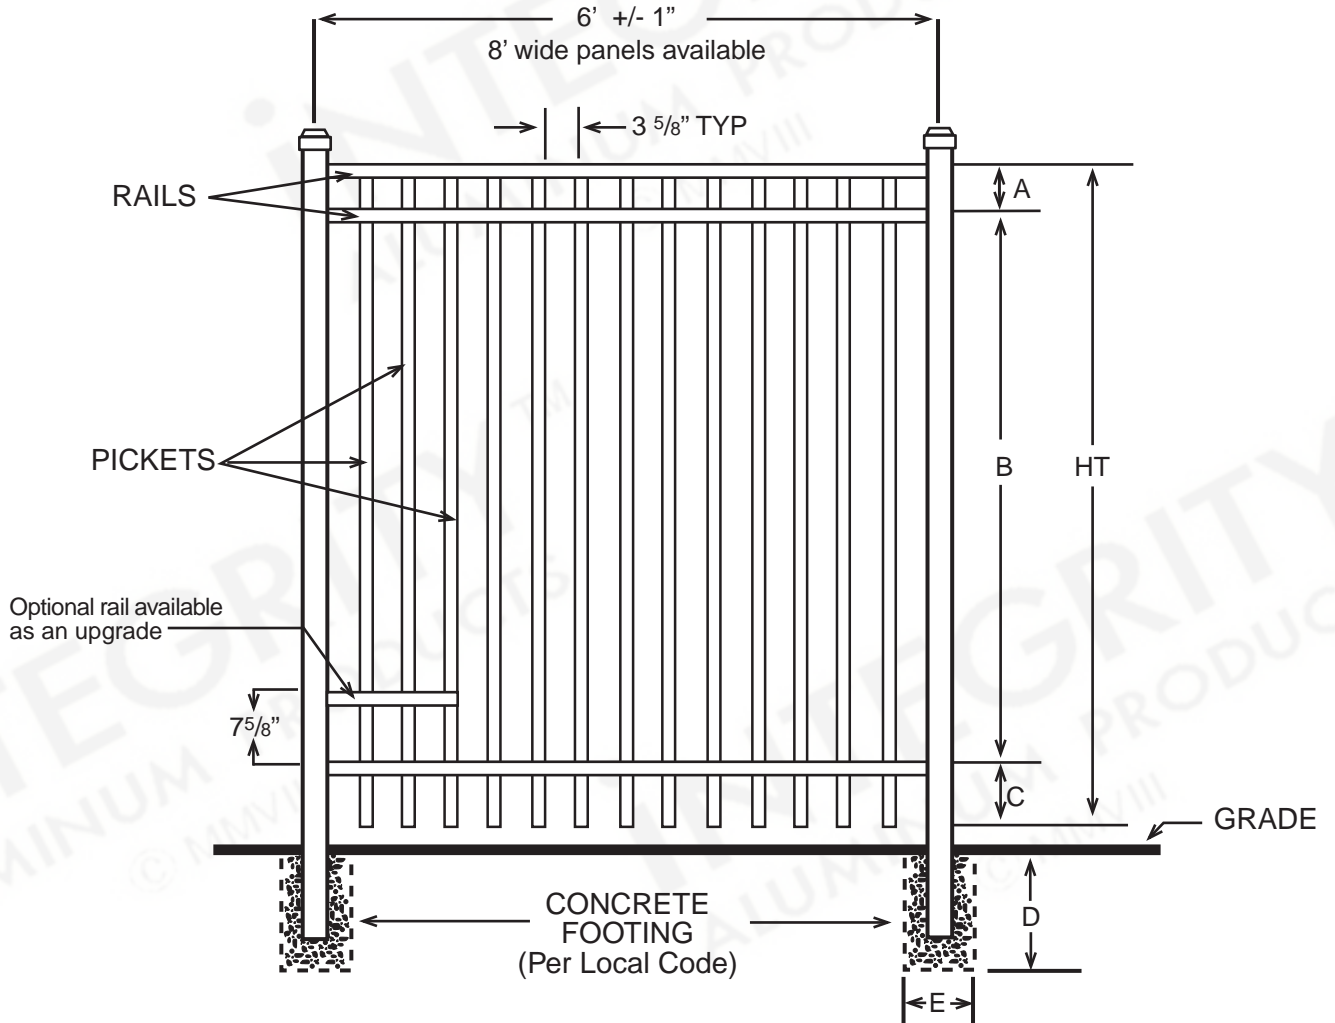

INTEGRITY™

ALUMINUM PRODUCTS

800.762.8876

BOCA GRANDE™ ULTIMATE

DIMENSIONS					
HT	A	B	C	D	E
3'	3"	26"	7"	Per Local Code	
4'	3"	38"	7"	Per Local Code	
5'	3"	50"	7"	Per Local Code	
6'	3"	62"	7"	Per Local Code	
All Dimensions Are Nominal					

SPECIFICATIONS COMMERCIAL ULTIMATE	
Posts Available	2½" x 2½" x .100 Wall 3" x 3" x .125 Wall 4" x 4" x .125 Wall
Horizontal Rails Side Walls Top Walls	1⅝" x 1⅝" .100" .070"
Pickets Picket Spacing	1" x 1" x .062 Wall 3⅝"
Heights Available	3, 4, 5 & 6 Ft.
Widths Available	6 & 8 Ft.

INTEGRITY™

ALUMINUM PRODUCTS

800.762.8876

BOCA GRANDE™ ULTIMATE EXTREME

DIMENSIONS					
HT	A	B	C	D	E
3'	3"	26"	7"	Per Local Code	
4'	3"	38"	7"	Per Local Code	
5'	3"	50"	7"	Per Local Code	
6'	3"	62"	7"	Per Local Code	
All Dimensions Are Nominal					

SPECIFICATIONS COMMERCIAL ULTIMATE	
Posts Available	2½" x 2½" x .100 Wall 3" x 3" x .125 Wall 4" x 4" x .125 Wall
Horizontal Rails Side Walls Top Walls	1⅝" x 1⅝" .100" .070"
Pickets Picket Spacing	1" x 1" x .062 Wall 1½"
Heights Available	3, 4, 5 & 6 Ft.
Widths Available	6 & 8 Ft.