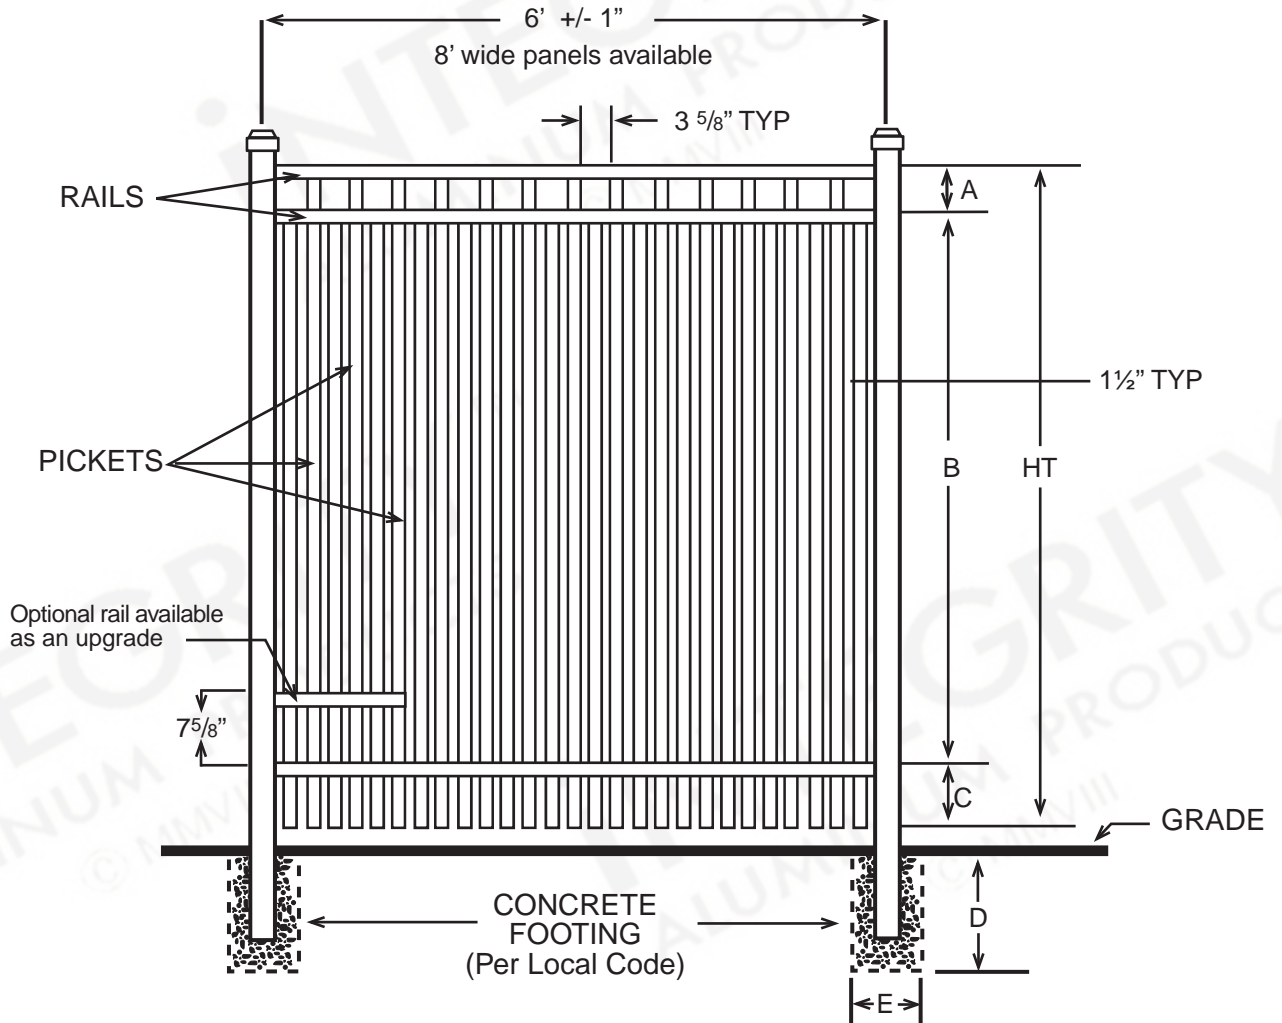

INTEGRITY™

ALUMINUM PRODUCTS

800.762.8876

BOCA GRANDE™ ULTIMATE

DIMENSIONS					
HT	A	B	C	D	E
3'	3"	26"	7"	Per Local Code	
4'	3"	38"	7"	Per Local Code	
5'	3"	50"	7"	Per Local Code	
6'	3"	62"	7"	Per Local Code	
All Dimensions Are Nominal					

SPECIFICATIONS COMMERCIAL ULTIMATE	
Posts Available	2½" x 2½" x .100 Wall 3" x 3" x .125 Wall 4" x 4" x .125 Wall
Horizontal Rails Side Walls Top Walls	1⅝" x 1⅝" .100" .070"
Pickets Picket Spacing	1" x 1" x .062 Wall 3⅝"
Heights Available	3, 4, 5 & 6 Ft.
Widths Available	6 & 8 Ft.

INTEGRITY™

ALUMINUM PRODUCTS

800.762.8876

BOCA GRANDE™ ULTIMATE EXTREME

DIMENSIONS					
HT	A	B	C	D	E
3'	3"	26"	7"	Per Local Code	
4'	3"	38"	7"	Per Local Code	
5'	3"	50"	7"	Per Local Code	
6'	3"	62"	7"	Per Local Code	
All Dimensions Are Nominal					

SPECIFICATIONS COMMERCIAL ULTIMATE	
Posts Available	2½" x 2½" x .100 Wall 3" x 3" x .125 Wall 4" x 4" x .125 Wall
Horizontal Rails Side Walls Top Walls	1⅝" x 1⅝" .100" .070"
Pickets Picket Spacing	1" x 1" x .062 Wall 1½"
Heights Available	3, 4, 5 & 6 Ft.
Widths Available	6 & 8 Ft.