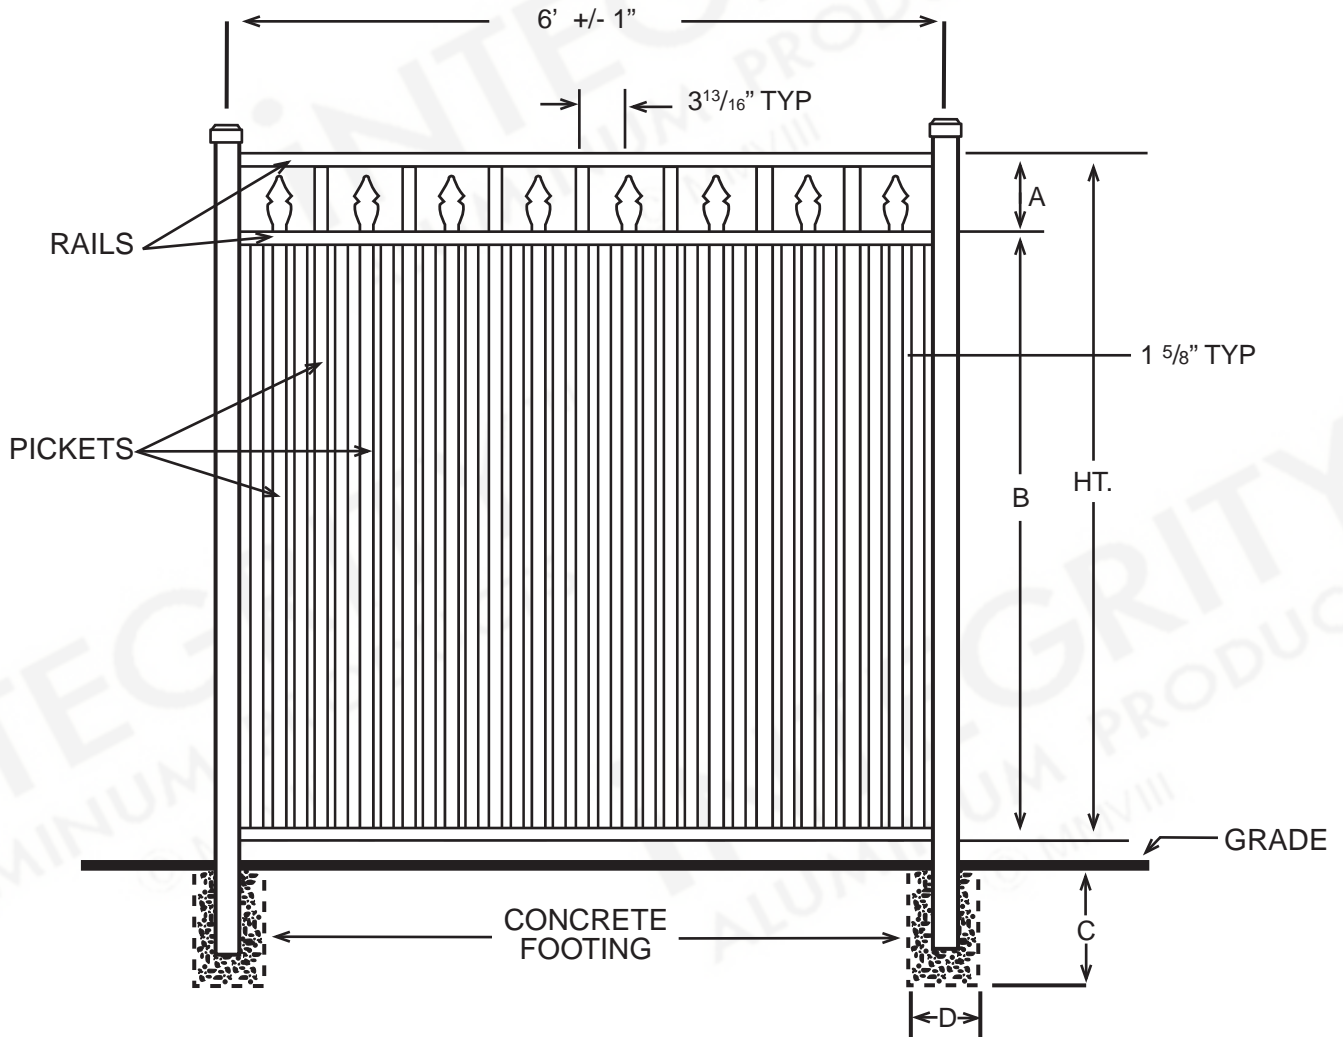

## SANIBEL™ RESORT

DIMENSIONS				
HT	A	B	C	D
3'	6"	30"	Per Local Code	
3½'	6"	36"	Per Local Code	
4'	6"	42"	Per Local Code	
4½'	6"	48"	Per Local Code	
5'	6"	54"	Per Local Code	
All Dimensions Are Nominal				

## SPECIFICATIONS RESIDENTIAL

Posts Available	2" x 2" x .060 Wall 2" x 2" x .080 Wall 2" x 2" x .125 Wall 2½" X 2½" X .100 Wall
Horizontal Rails Side Walls Top Walls	1⅛" x 1" .082" .062"
Pickets Picket Spacing	5⁄8" x 5⁄8" x .050 Wall 3 <sup>13</sup> ⁄16"
Heights Available	3, 3½, 4, 4½ & 5 Ft.

### SANIBEL™ RESORT EXTREME

DIMENSIONS				
HT	A	B	C	D
3'	6"	30"	Per Local Code	
3½'	6"	36"	Per Local Code	
4'	6"	42"	Per Local Code	
4½'	6"	48"	Per Local Code	
5'	6"	54"	Per Local Code	
All Dimensions Are Nominal				