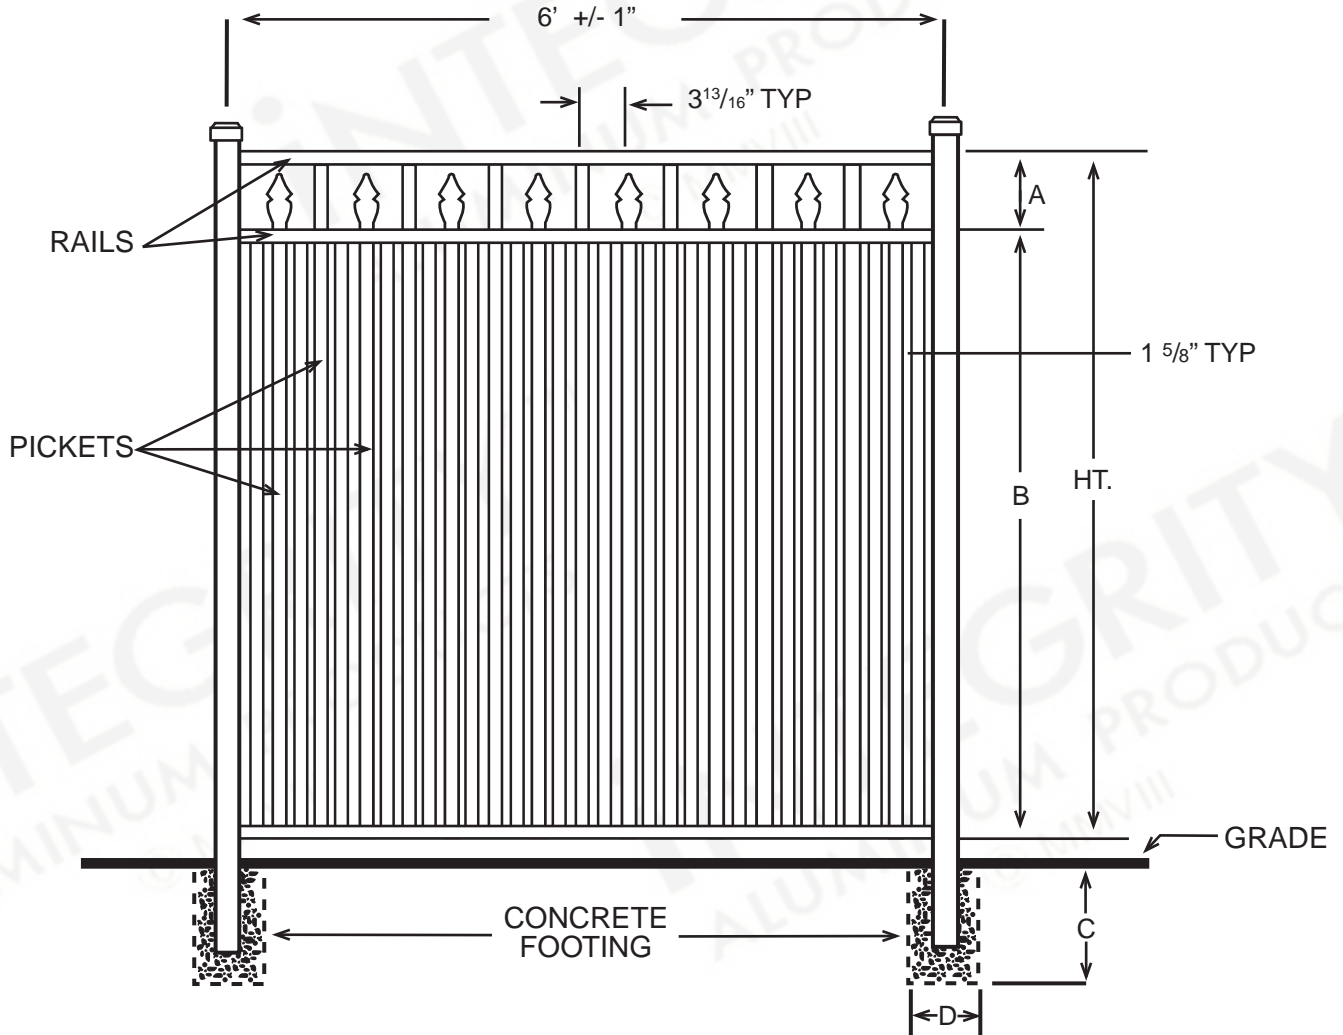

iNTEGRITY™
 ALUMINUM PRODUCTS
 800.762.8876

SANIBEL™
 RESORT

DIMENSIONS				
HT	A	B	C	D
3'	6"	30"	Per Local Code	
3½'	6"	36"	Per Local Code	
4'	6"	42"	Per Local Code	
4½'	6"	48"	Per Local Code	
5'	6"	54"	Per Local Code	
All Dimensions Are Nominal				

SPECIFICATIONS RESIDENTIAL	
Posts Available	2" x 2" x .060 Wall 2" x 2" x .080 Wall 2" x 2" x .125 Wall 2½" X 2½" X .100 Wall
Horizontal Rails Side Walls Top Walls	1⅛" x 1" .082" .062"
Pickets Picket Spacing	5/8" x 5/8" x .050 Wall 3 ^{13/16} "
Heights Available	3, 3½, 4, 4½ & 5 Ft.

INTEGRITY™

ALUMINUM PRODUCTS

800.762.8876

SANIBEL™ RESORT EXTREME

DIMENSIONS				
HT	A	B	C	D
3'	6"	30"	Per Local Code	
3½'	6"	36"	Per Local Code	
4'	6"	42"	Per Local Code	
4½'	6"	48"	Per Local Code	
5'	6"	54"	Per Local Code	
All Dimensions Are Nominal				

SPECIFICATIONS RESIDENTIAL	
Posts Available	2" x 2" x .060 Wall 2" x 2" x .080 Wall 2" x 2" x .125 Wall 2½" X 2½" X .100 Wall
Horizontal Rails Side Walls Top Walls	1⅛" x 1" .082" .062"
Pickets Picket Spacing	5/8" x 5/8" x .050 Wall 1⅝"
Heights Available	3, 3½, 4, 4½ & 5 Ft.