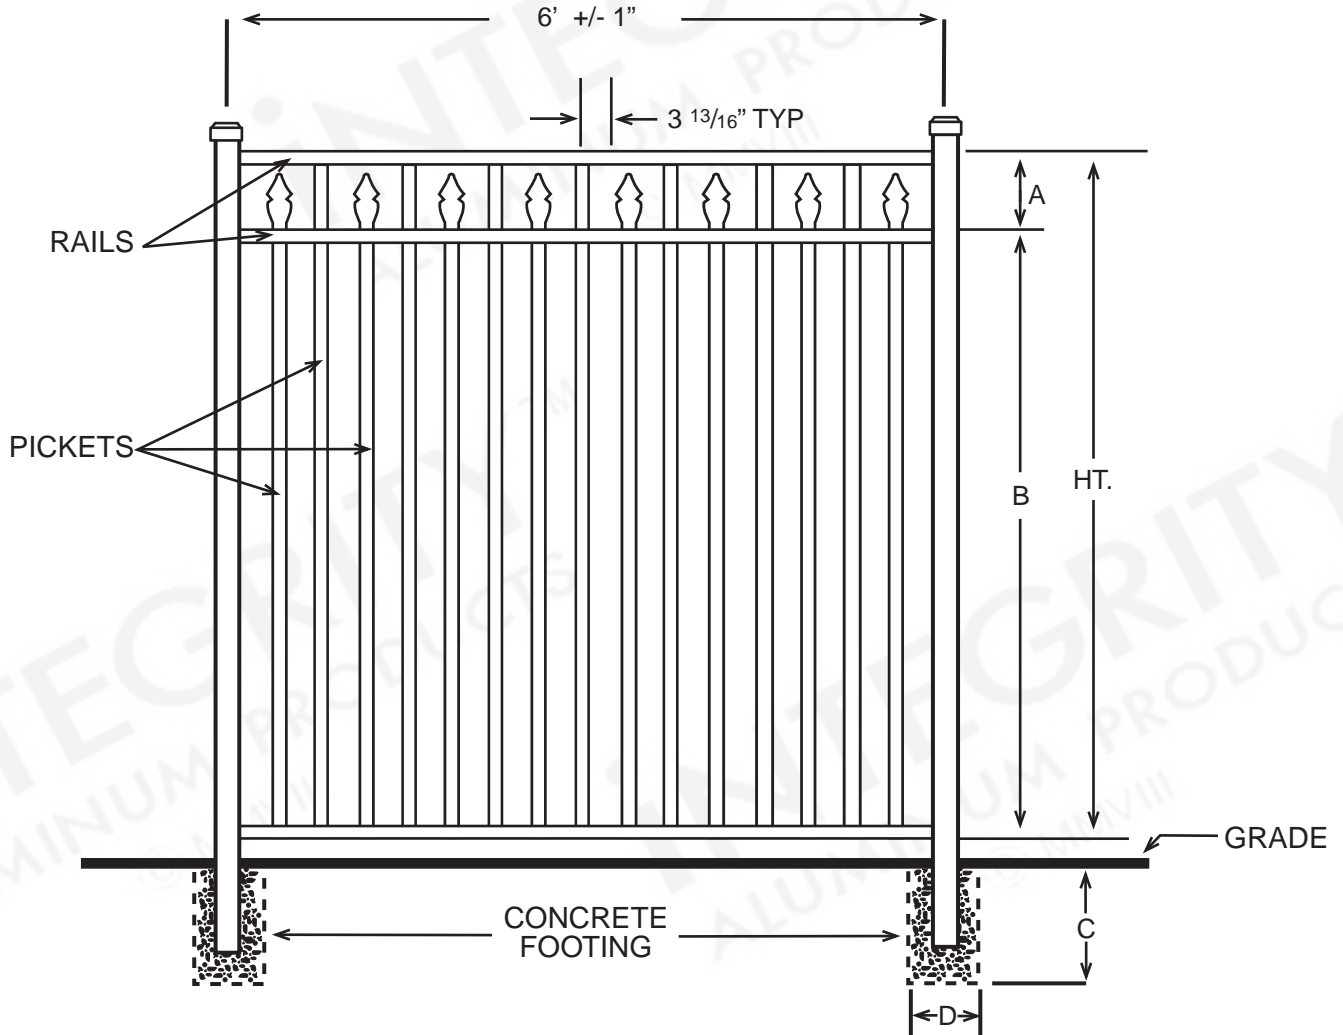

iNTEGRITY™
 ALUMINUM PRODUCTS
 800.762.8876

SANIBEL™
 RESORT

DIMENSIONS				
HT	A	B	C	D
3'	6"	30"	Per Local Code	
3½'	6"	36"	Per Local Code	
4'	6"	42"	Per Local Code	
4½'	6"	48"	Per Local Code	
5'	6"	54"	Per Local Code	
All Dimensions Are Nominal				

SPECIFICATIONS RESIDENTIAL	
Posts Available	2" x 2" x .060 Wall 2" x 2" x .080 Wall 2" x 2" x .125 Wall 2½" X 2½" X .100 Wall
Horizontal Rails Side Walls Top Walls	1⅛" x 1" .082" .062"
Pickets Picket Spacing	5/8" x 5/8" x .050 Wall 3 ^{13/16} "
Heights Available	3, 3½, 4, 4½ & 5 Ft.

INTEGRITY™

ALUMINUM PRODUCTS

800.762.8876

SANIBEL™ RESORT EXTREME

DIMENSIONS				
HT	A	B	C	D
3'	6"	30"	Per Local Code	
3½'	6"	36"	Per Local Code	
4'	6"	42"	Per Local Code	
4½'	6"	48"	Per Local Code	
5'	6"	54"	Per Local Code	
All Dimensions Are Nominal				

SPECIFICATIONS RESIDENTIAL	
Posts Available	2" x 2" x .060 Wall 2" x 2" x .080 Wall 2" x 2" x .125 Wall 2½" X 2½" X .100 Wall
Horizontal Rails Side Walls Top Walls	1⅛" x 1" .082" .062"
Pickets Picket Spacing	5/8" x 5/8" x .050 Wall 1⅝"
Heights Available	3, 3½, 4, 4½ & 5 Ft.