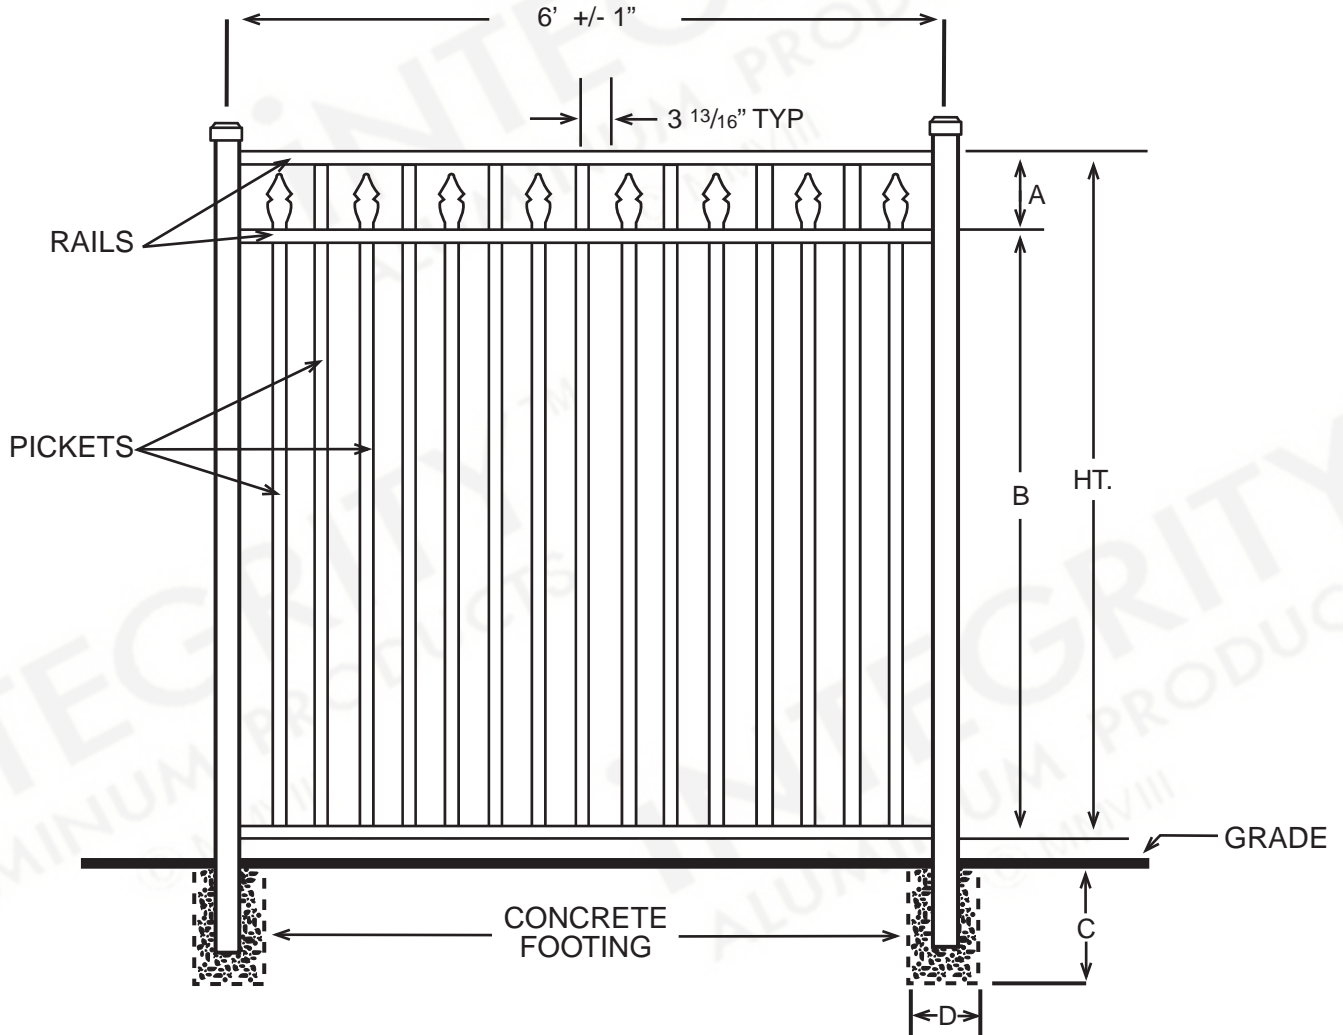

## SANIBEL™ RESORT

DIMENSIONS				
HT	A	B	C	D
3'	6"	30"	Per Local Code	
3½'	6"	36"	Per Local Code	
4'	6"	42"	Per Local Code	
4½'	6"	48"	Per Local Code	
5'	6"	54"	Per Local Code	
All Dimensions Are Nominal				

## SPECIFICATIONS RESIDENTIAL

Posts Available	2" x 2" x .060 Wall 2" x 2" x .080 Wall 2" x 2" x .125 Wall 2½" X 2½" X .100 Wall
Horizontal Rails Side Walls Top Walls	1⅛" x 1" .082" .062"
Pickets Picket Spacing	5⁄8" x 5⁄8" x .050 Wall 3 <sup>13</sup> ⁄16"
Heights Available	3, 3½, 4, 4½ & 5 Ft.

### SANIBEL™ RESORT EXTREME

DIMENSIONS				
HT	A	B	C	D
3'	6"	30"	Per Local Code	
3½'	6"	36"	Per Local Code	
4'	6"	42"	Per Local Code	
4½'	6"	48"	Per Local Code	
5'	6"	54"	Per Local Code	
All Dimensions Are Nominal				