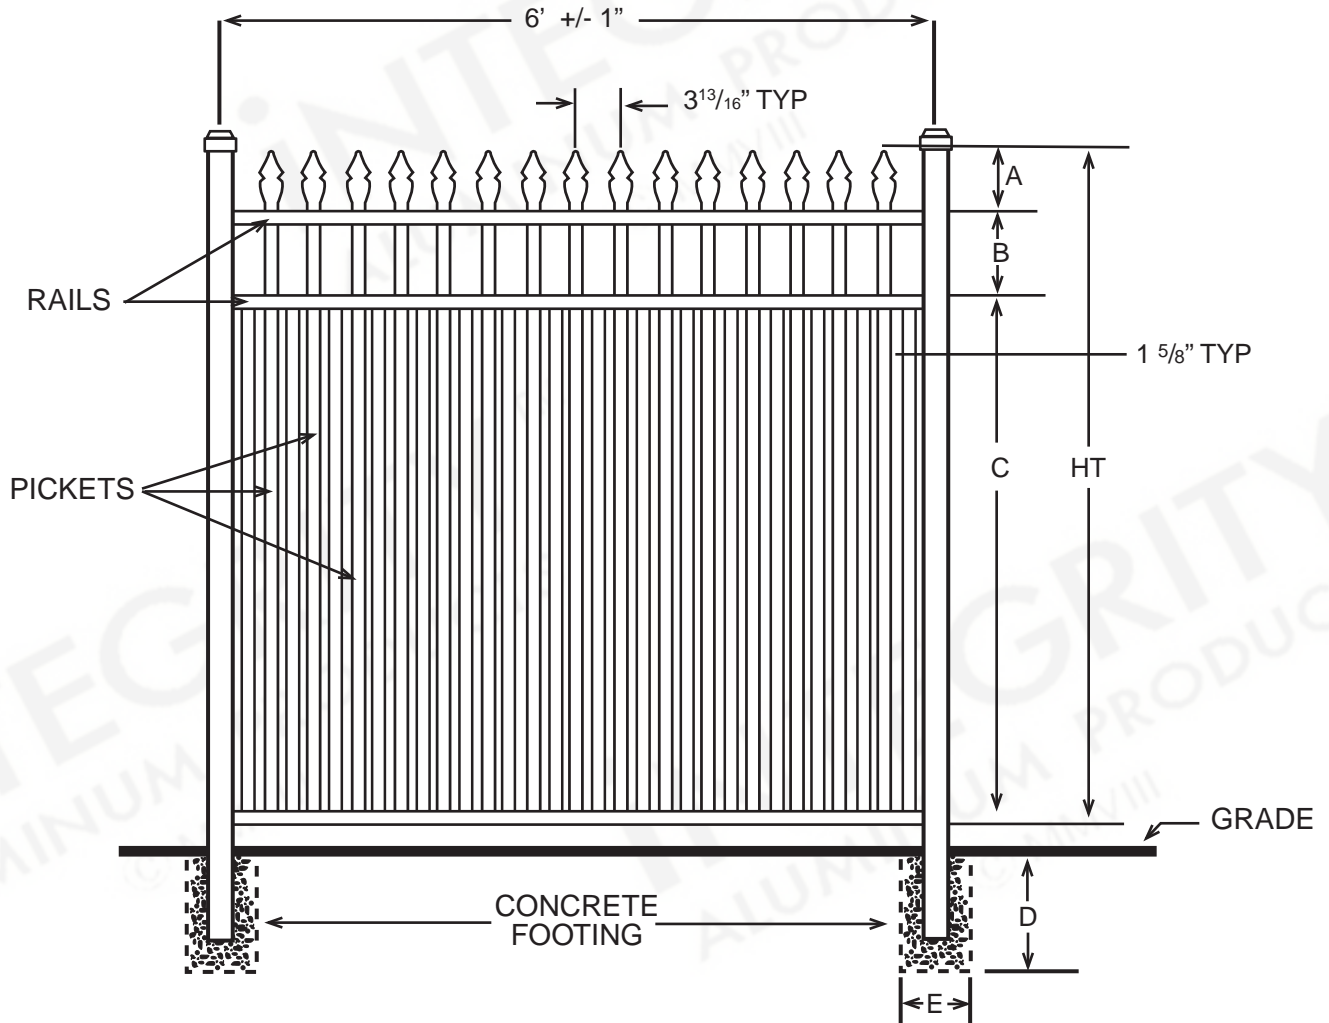

INTEGRITY™

ALUMINUM PRODUCTS

800.762.8876

BELLA VISTA™ RESORT

DIMENSIONS					
HT	A	B	C	D	E
3'	4½"	6"	25½"	Per Local Code	
3½'	4½"	6"	31½"	Per Local Code	
4'	4½"	6"	37½"	Per Local Code	
5'	4½"	6"	49½"	Per Local Code	
All Dimensions Are Nominal					

SPECIFICATIONS RESIDENTIAL	
Posts Available	2" x 2" x .060 Wall 2" x 2" x .080 Wall 2" x 2" x .125 Wall 2½" X 2½" X .100 Wall
Horizontal Rails Side Walls Top Walls	1⅛" x 1" .082" .062"
Pickets Picket Spacing	5⁄8" x 5⁄8" x .050 Wall 3 ¹³ ⁄16"
Heights Available	3, 3½, 4 & 5 Ft.

INTEGRITY™

ALUMINUM PRODUCTS

800.762.8876

BELLA VISTA™ RESORT EXTREME

DIMENSIONS					
HT	A	B	C	D	E
3'	4½"	6"	25½"	Per Local Code	
3½'	4½"	6"	31½"	Per Local Code	
4'	4½"	6"	37½"	Per Local Code	
5'	4½"	6"	49½"	Per Local Code	
All Dimensions Are Nominal					

INTEGRITY™

ALUMINUM PRODUCTS

800.762.8876

BELLA VISTA™ RESORT NOUVEAU™

DIMENSIONS					
HT	A	B	C	D	E
3'	4½"	6"	25½"	Per Local Code	
3½'	4½"	6"	31½"	Per Local Code	
4'	4½"	6"	37½"	Per Local Code	
5'	4½"	6"	49½"	Per Local Code	
All Dimensions Are Nominal					