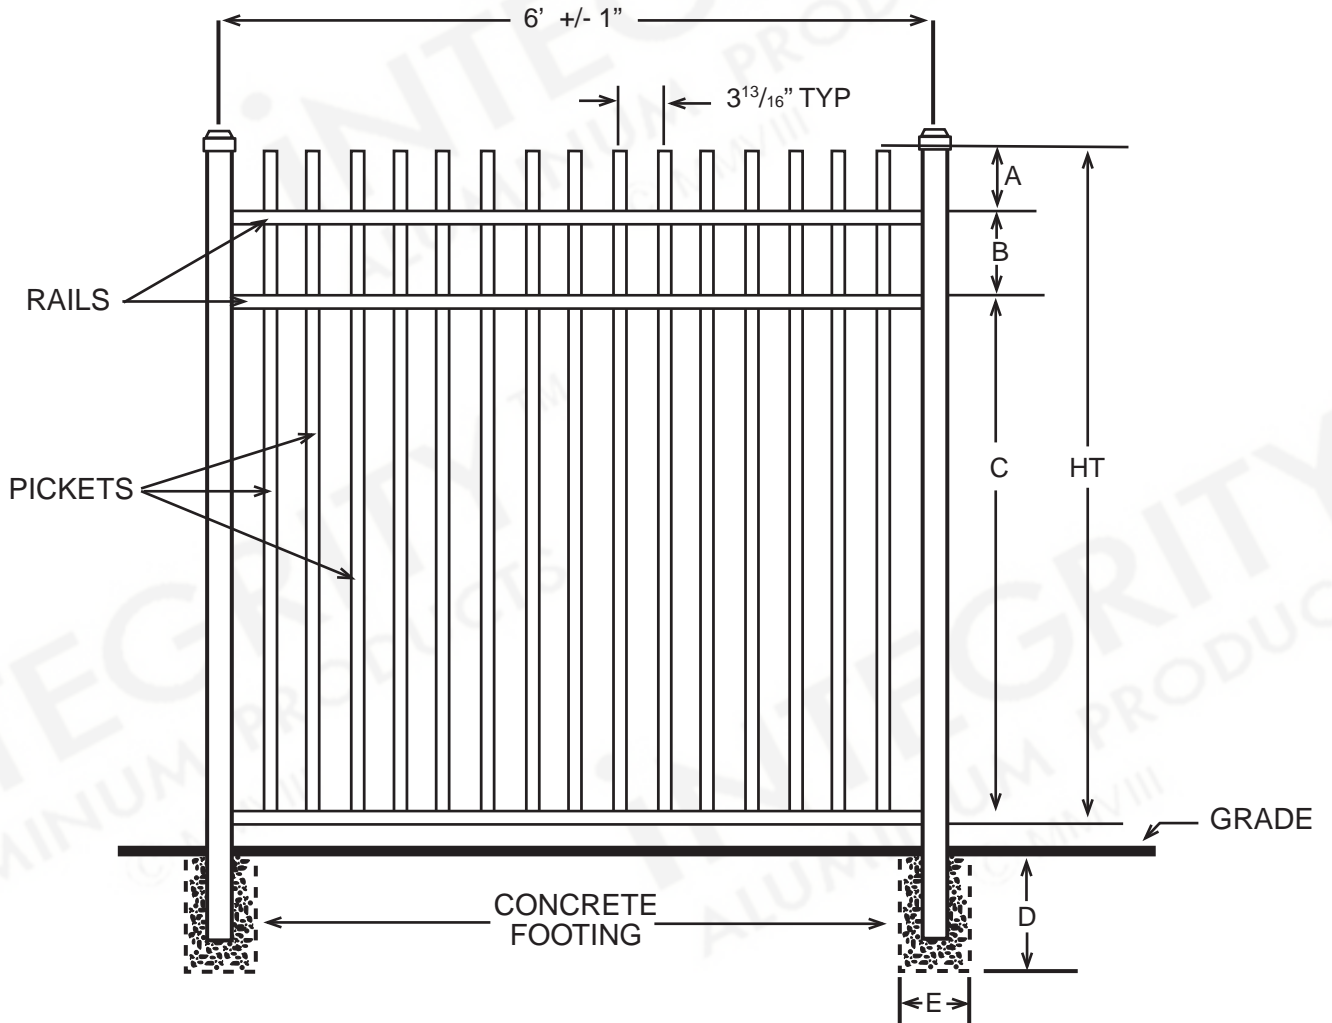

SPECIFICATIONS RESIDENTIAL	
Posts Available	2" x 2" x .060 Wall 2" x 2" x .080 Wall 2" x 2" x .125 Wall 2½" X 2½" X .100 Wall
Horizontal Rails Side Walls Top Walls	1⅛" x 1" .082" .062"
Pickets Picket Spacing	5⁄8" x 5⁄8" x .050 Wall 3 ¹³ ⁄16"
Heights Available	3, 3½, 4 & 5 Ft.

INTEGRITY™

ALUMINUM PRODUCTS

800.762.8876

BELLA VISTA™ RESORT EXTREME

DIMENSIONS					
HT	A	B	C	D	E
3'	4½"	6"	25½"	Per Local Code	
3½'	4½"	6"	31½"	Per Local Code	
4'	4½"	6"	37½"	Per Local Code	
5'	4½"	6"	49½"	Per Local Code	
All Dimensions Are Nominal					

SPECIFICATIONS RESIDENTIAL	
Posts Available	2" x 2" x .060 Wall 2" x 2" x .080 Wall 2" x 2" x .125 Wall 2½" X 2½" X .100 Wall
Horizontal Rails Side Walls Top Walls	1⅛" x 1" .082" .062"
Pickets Picket Spacing	⅝" x ⅝" x .050 Wall 1⅝"
Heights Available	3, 3½, 4 & 5 Ft.

INTEGRITY™

ALUMINUM PRODUCTS

800.762.8876

BELLA VISTA™ RESORT NOUVEAU™

DIMENSIONS					
HT	A	B	C	D	E
3'	4½"	6"	25½"	Per Local Code	
3½'	4½"	6"	31½"	Per Local Code	
4'	4½"	6"	37½"	Per Local Code	
5'	4½"	6"	49½"	Per Local Code	
All Dimensions Are Nominal					