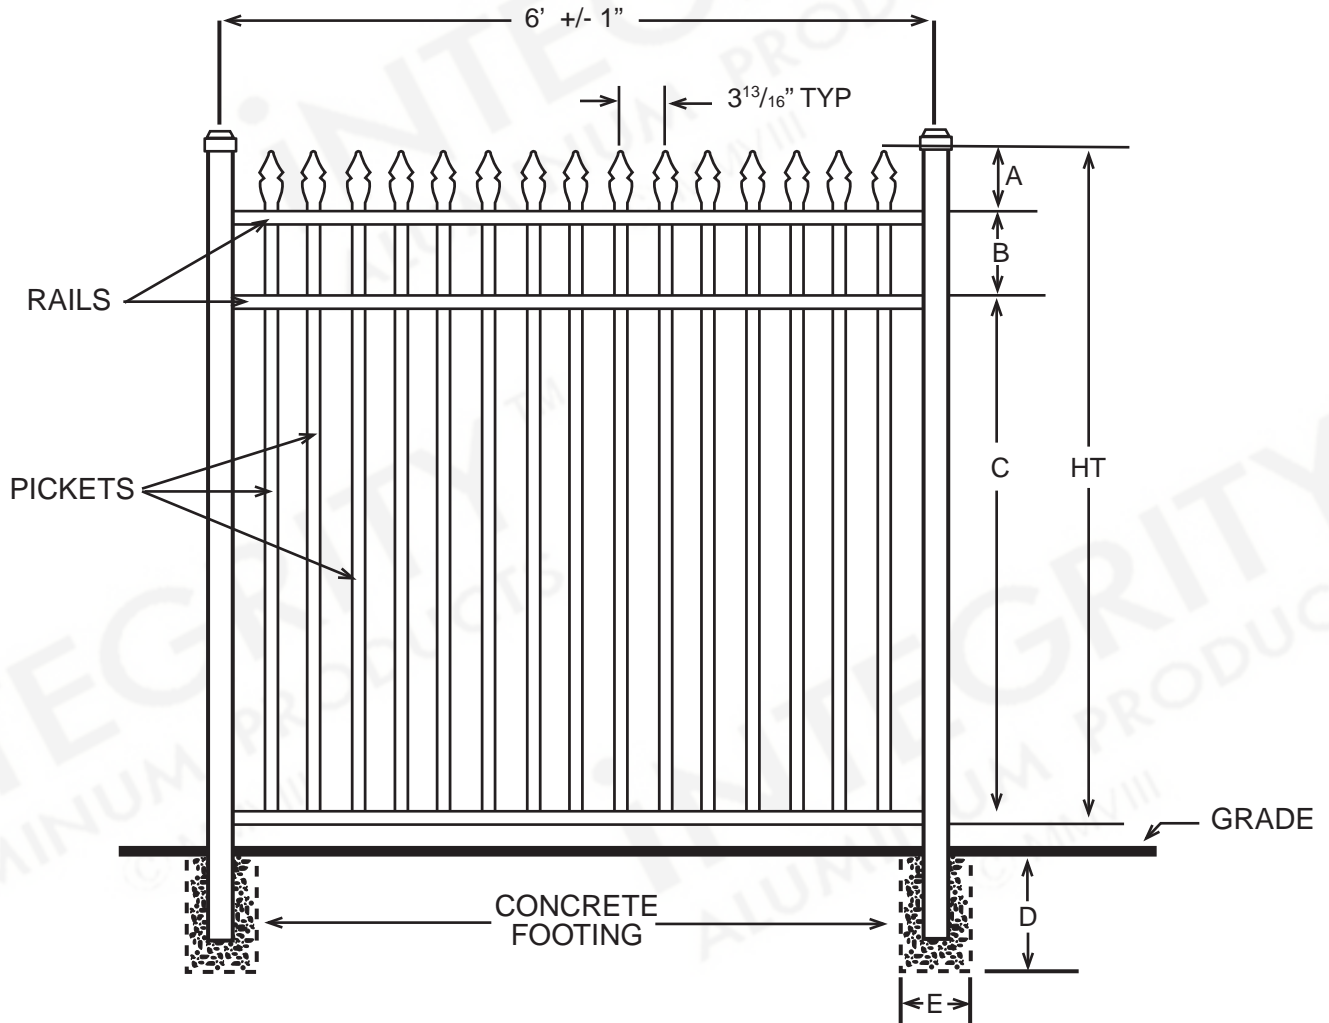

INTEGRITY™

ALUMINUM PRODUCTS

800.762.8876

BELLA VISTA™ RESORT

DIMENSIONS					
HT	A	B	C	D	E
3'	4½"	6"	25½"	Per Local Code	
3½'	4½"	6"	31½"	Per Local Code	
4'	4½"	6"	37½"	Per Local Code	
5'	4½"	6"	49½"	Per Local Code	
All Dimensions Are Nominal					

SPECIFICATIONS RESIDENTIAL	
Posts Available	2" x 2" x .060 Wall 2" x 2" x .080 Wall 2" x 2" x .125 Wall 2½" X 2½" X .100 Wall
Horizontal Rails Side Walls Top Walls	1⅛" x 1" .082" .062"
Pickets Picket Spacing	5⁄8" x 5⁄8" x .050 Wall 3 ¹³ ⁄16"
Heights Available	3, 3½, 4 & 5 Ft.

INTEGRITY™

ALUMINUM PRODUCTS

800.762.8876

BELLA VISTA™ RESORT EXTREME

DIMENSIONS					
HT	A	B	C	D	E
3'	4½"	6"	25½"	Per Local Code	
3½'	4½"	6"	31½"	Per Local Code	
4'	4½"	6"	37½"	Per Local Code	
5'	4½"	6"	49½"	Per Local Code	
All Dimensions Are Nominal					

INTEGRITY™

ALUMINUM PRODUCTS

800.762.8876

BELLA VISTA™ RESORT NOUVEAU™

DIMENSIONS					
HT	A	B	C	D	E
3'	4½"	6"	25½"	Per Local Code	
3½'	4½"	6"	31½"	Per Local Code	
4'	4½"	6"	37½"	Per Local Code	
5'	4½"	6"	49½"	Per Local Code	
All Dimensions Are Nominal					