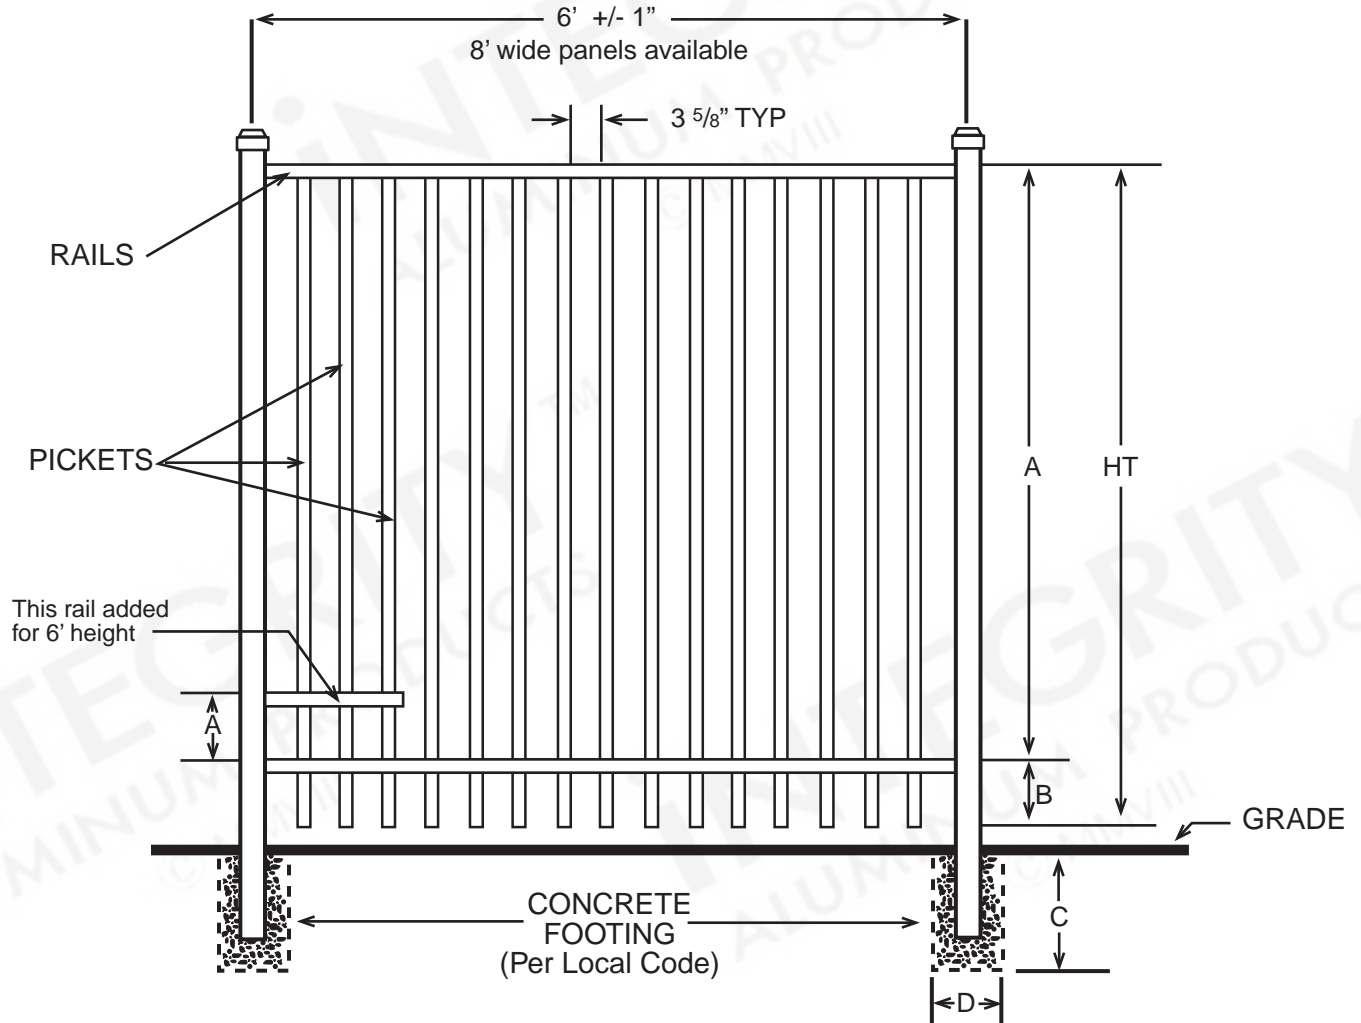

iNTEGRITY™
ALUMINUM PRODUCTS
 800.762.8876

VENTURA™
PREMIER

DIMENSIONS				
HT	A	B	C	D
3'	30½"	5½"	Per Local Code	
3½'	36½"	5½"	Per Local Code	
4'	42½"	5½"	Per Local Code	
5'	54½"	5½"	Per Local Code	
6'	66½"	5½"	Per Local Code	
All Dimensions Are Nominal				

SPECIFICATIONS COMMERCIAL PREMIER	
Posts Available	2" x 2" x .080 Wall 2" x 2" x .125 Wall 2½" X 2½" X .100 Wall 3" x 3" x .125 Wall
Horizontal Rails Side Walls Top Walls	1⅜" x 1¼" .088" .065"
Pickets Picket Spacing	¾" x ¾" x .055 Wall 3⅝"
Heights Available	3, 3½, 4, 5 & 6 Ft.
Widths Available	6 & 8 Ft.

iNTEGRITY™
 ALUMINUM PRODUCTS
 800.762.8876

VENTURA™
 PREMIER EXTREME

DIMENSIONS				
HT	A	B	C	D
3'	30½"	5½"	Per Local Code	
3½'	36½"	5½"	Per Local Code	
4'	42½"	5½"	Per Local Code	
5'	54½"	5½"	Per Local Code	
6'	66½"	5½"	Per Local Code	
All Dimensions Are Nominal				

SPECIFICATIONS COMMERCIAL PREMIER	
Posts Available	2" x 2" x .080 Wall 2" x 2" x .125 Wall 2½" X 2½" X .100 Wall 3" x 3" x .125 Wall
Horizontal Rails Side Walls Top Walls	1⅜" x 1¼" .088" .065"
Pickets Picket Spacing	¾" x ¾" x .055 Wall 1½"
Heights Available	3, 3½, 4, 5 & 6 Ft.
Widths Available	6 & 8 Ft.