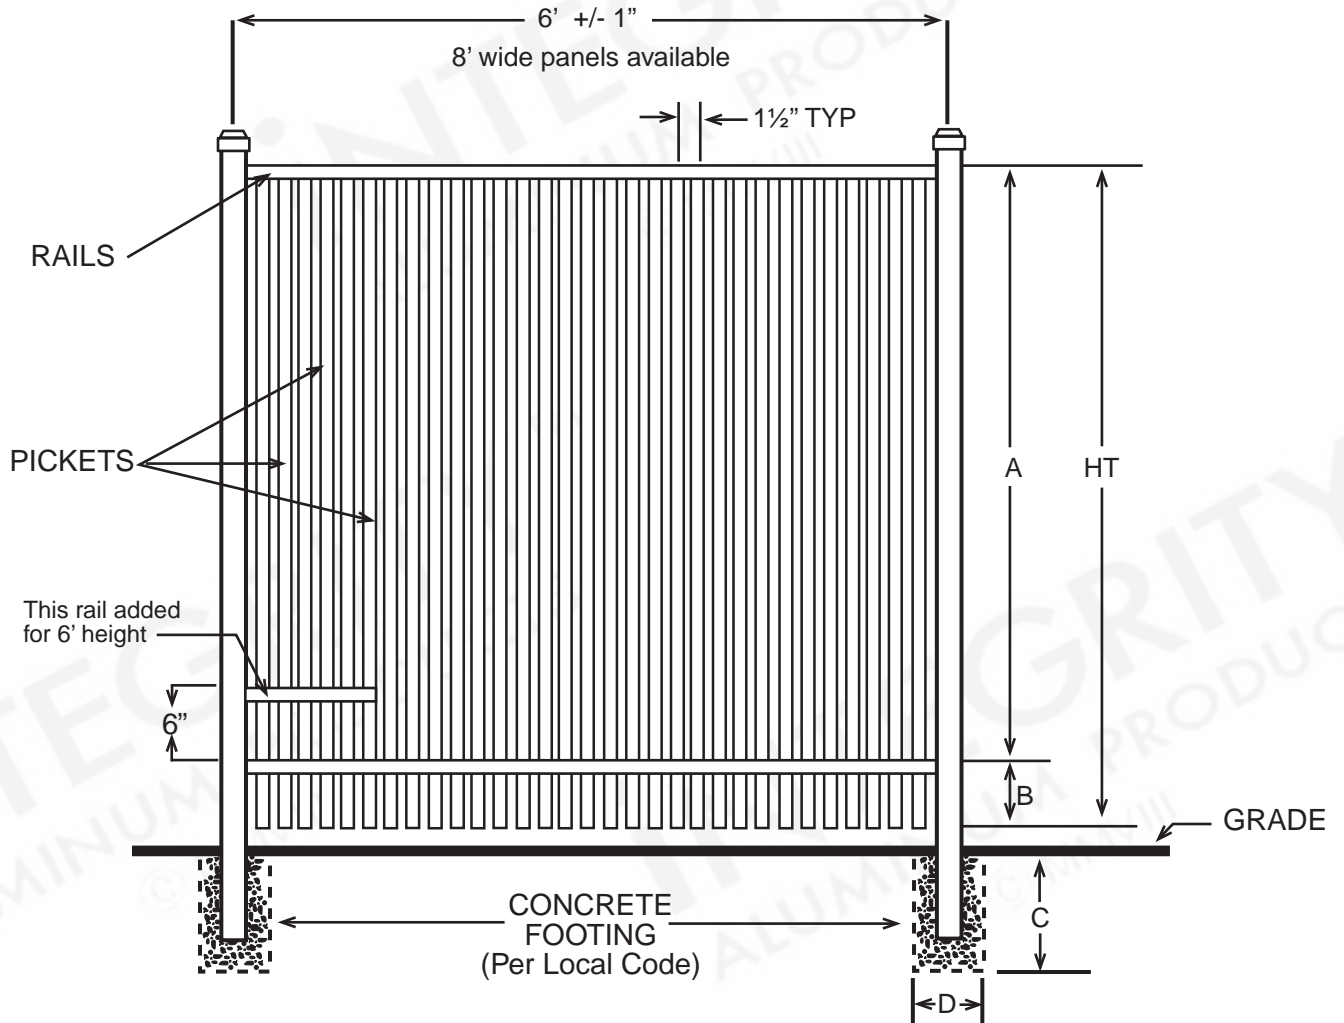

iNTEGRITY™
ALUMINUM PRODUCTS
800.762.8876

VENTURA™
PREMIER EXTREME

DIMENSIONS				
HT	A	B	C	D
3'	30½"	5½"	Per Local Code	
3½'	36½"	5½"	Per Local Code	
4'	42½"	5½"	Per Local Code	
5'	54½"	5½"	Per Local Code	
6'	66½"	5½"	Per Local Code	
All Dimensions Are Nominal				

SPECIFICATIONS COMMERCIAL PREMIER	
Posts Available	2" x 2" x .080 Wall 2" x 2" x .125 Wall 2½" X 2½" X .100 Wall 3" x 3" x .125 Wall
Horizontal Rails Side Walls Top Walls	1⅜" x 1¼" .088" .065"
Pickets Picket Spacing	¾" x ¾" x .055 Wall 1½"
Heights Available	3, 3½, 4, 5 & 6 Ft.
Widths Available	6 & 8 Ft.