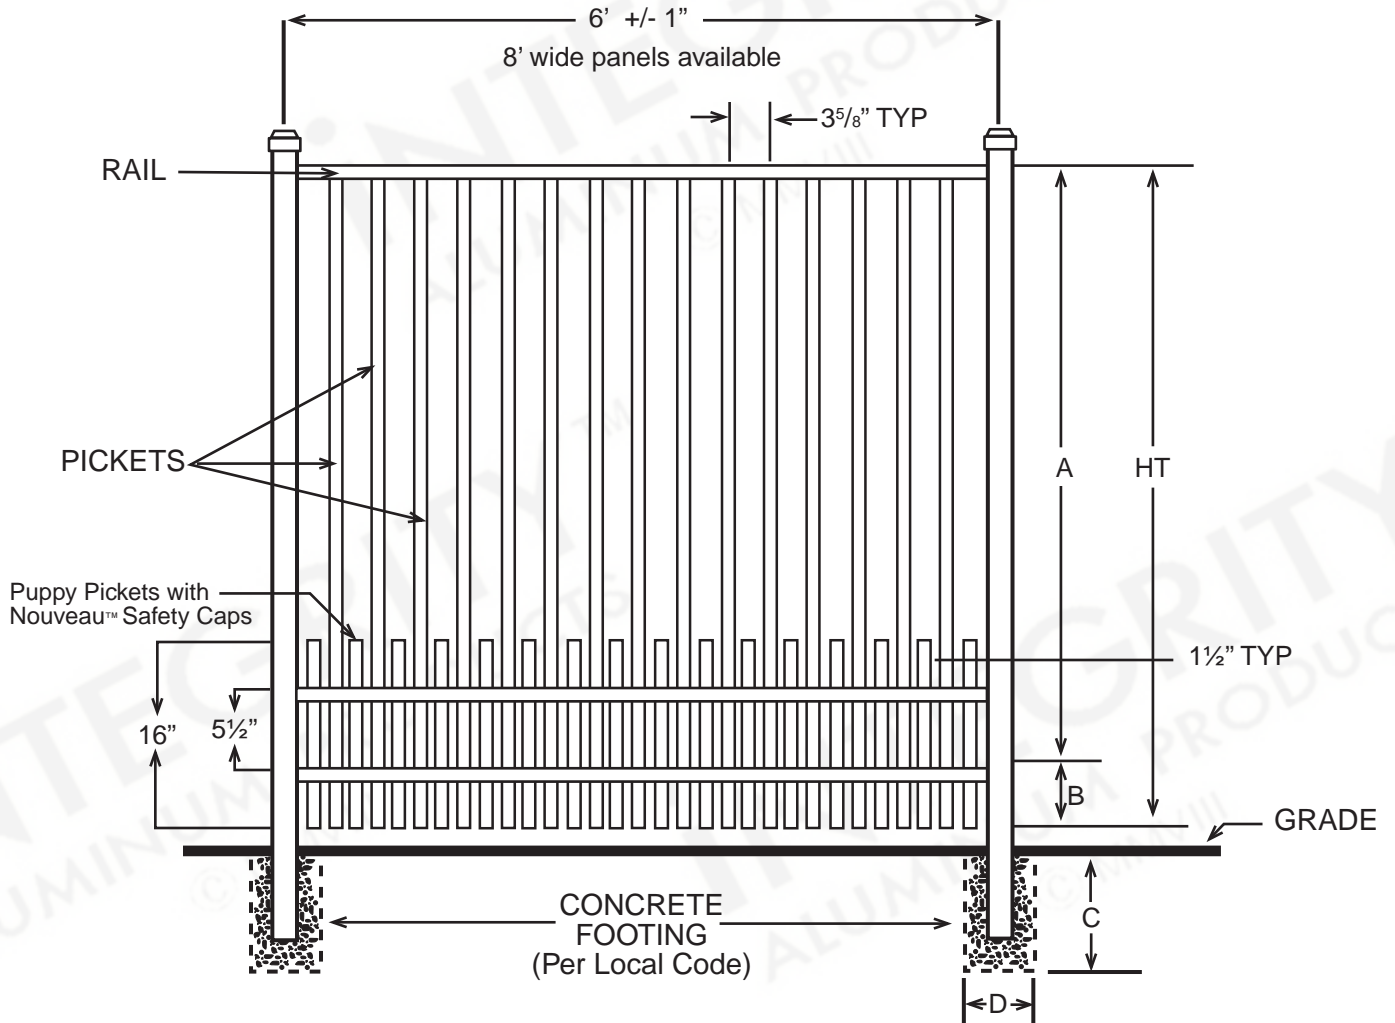

iNTEGRITY™
 ALUMINUM PRODUCTS
 800.762.8876

VENTURA™
 PREMIER EXTREME

DIMENSIONS				
HT	A	B	C	D
3'	30½"	5½"	Per Local Code	
3½'	36½"	5½"	Per Local Code	
4'	42½"	5½"	Per Local Code	
5'	54½"	5½"	Per Local Code	
6'	66½"	5½"	Per Local Code	
All Dimensions Are Nominal				

SPECIFICATIONS COMMERCIAL PREMIER	
Posts Available	2" x 2" x .080 Wall 2" x 2" x .125 Wall 2½" X 2½" X .100 Wall 3" x 3" x .125 Wall
Horizontal Rails Side Walls Top Walls	1⅜" x 1¼" .088" .065"
Pickets Picket Spacing	¾" x ¾" x .055 Wall 1½"
Heights Available	3, 3½, 4, 5 & 6 Ft.
Widths Available	6 & 8 Ft.

iNTEGRITY™
 ALUMINUM PRODUCTS
 800.762.8876

VENTURA™
 PREMIER w/ PUPPY PICKETS

DIMENSIONS				
HT	A	B	C	D
3'	30½"	5½"	Per Local Code	
3½'	36½"	5½"	Per Local Code	
4'	42½"	5½"	Per Local Code	
5'	54½"	5½"	Per Local Code	
6'	66½"	5½"	Per Local Code	
All Dimensions Are Nominal				

SPECIFICATIONS COMMERCIAL PREMIER	
Posts Available	2" x 2" x .080 Wall 2" x 2" x .125 Wall 2½" X 2½" X .100 Wall 3" x 3" x .125 Wall
Horizontal Rails Side Walls Top Walls	1⅜" x 1¼" .088" .065"
Pickets Picket Spacing	¾" x ¾" x .055 Wall 3⅝" and 1½"
Heights Available	3, 3½, 4, 5 & 6 Ft.
Widths Available	6 & 8 Ft.