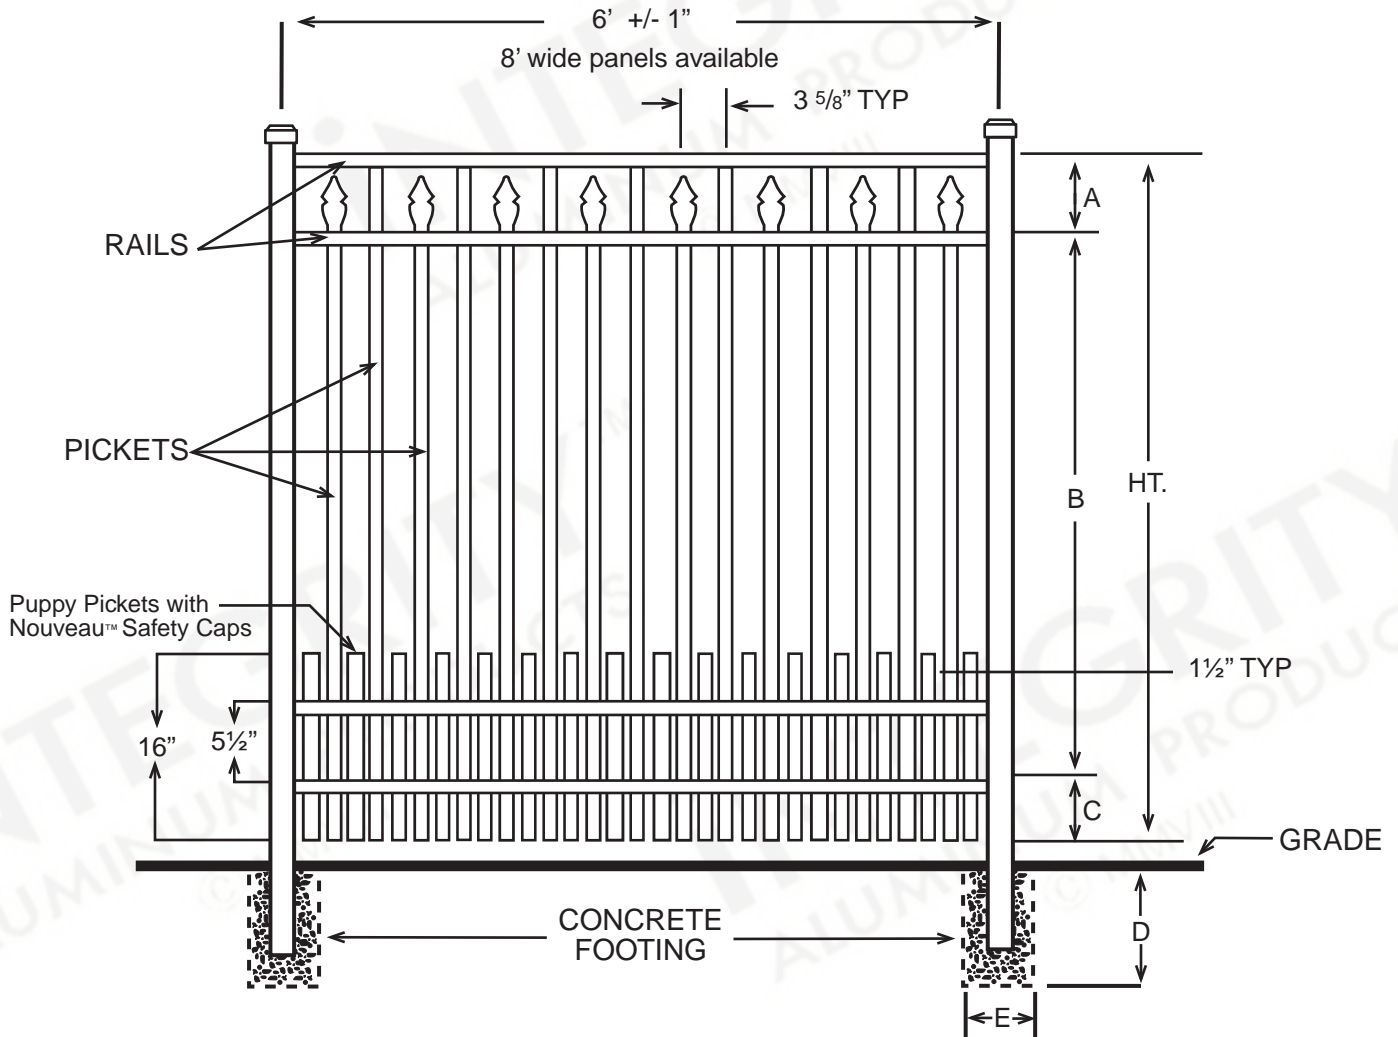

INTEGRITY™
ALUMINUM PRODUCTS
800.762.8876

SANIBEL™
PREMIER w/ PUPPY PICKETS

DIMENSIONS					
HT	A	B	C	D	E
3'	6"	24½"	5½"	Per Local Code	
3½'	6"	30½"	5½"	Per Local Code	
4'	6"	36½"	5½"	Per Local Code	
5'	6"	48½"	5½"	Per Local Code	
6'	6"	60½"	5½"	Per Local Code	
All Dimensions Are Nominal					

SPECIFICATIONS COMMERCIAL PREMIER	
Posts Available	2" x 2" x .080 Wall 2" x 2" x .125 Wall 2½" X 2½" X .100 Wall 3" x 3" x .125 Wall
Horizontal Rails Side Walls Top Walls	1⅜" x 1¼" .088" .065"
Pickets Picket Spacing	¾" x ¾" x .055 Wall 3⅝" and 1½"
Heights Available	3, 3½, 4, 5 & 6 Ft.
Widths Available	6 & 8 Ft.