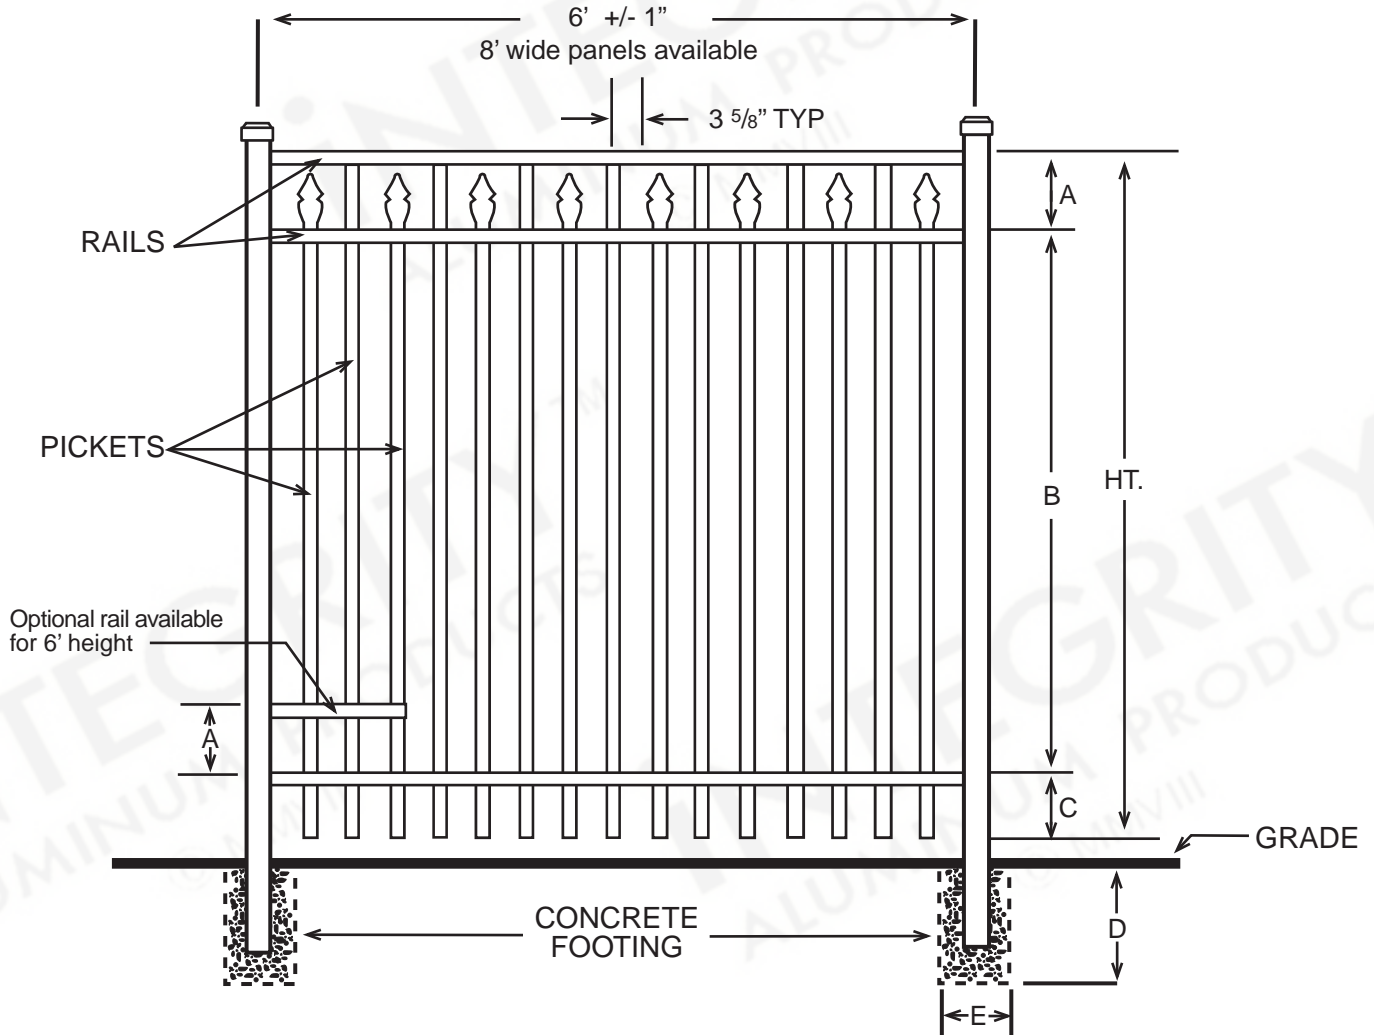

**INTEGRITY**<sup>TM</sup>  
 ALUMINUM PRODUCTS  
 800.762.8876

**SANIBEL**<sup>TM</sup>  
 PREMIER

DIMENSIONS					
HT	A	B	C	D	E
3'	6"	24½"	5½"	Per Local Code	
3½'	6"	30½"	5½"	Per Local Code	
4'	6"	36½"	5½"	Per Local Code	
5'	6"	48½"	5½"	Per Local Code	
6'	6"	60½"	5½"	Per Local Code	
All Dimensions Are Nominal					

SPECIFICATIONS COMMERCIAL PREMIER	
Posts Available	2" x 2" x .080 Wall 2" x 2" x .125 Wall 2½" X 2½" X .100 Wall 3" x 3" x .125 Wall
Horizontal Rails Side Walls Top Walls	1⅜" x 1¼" .088" .065"
Pickets Picket Spacing	¾" x ¾" x .055 Wall 3⅝"
Heights Available	3, 3½, 4, 5 & 6 Ft.
Widths Available	6 & 8 Ft.

**INTEGRITY**<sup>TM</sup>  
 ALUMINUM PRODUCTS  
 800.762.8876

**SANIBEL**<sup>TM</sup>  
 PREMIER EXTREME

DIMENSIONS					
HT	A	B	C	D	E
3'	6"	24½"	5½"	Per Local Code	
3½'	6"	30½"	5½"	Per Local Code	
4'	6"	36½"	5½"	Per Local Code	
5'	6"	48½"	5½"	Per Local Code	
6'	6"	60½"	5½"	Per Local Code	
All Dimensions Are Nominal					

SPECIFICATIONS COMMERCIAL PREMIER	
Posts Available	2" x 2" x .080 Wall 2" x 2" x .125 Wall 2½" X 2½" X .100 Wall 3" x 3" x .125 Wall
Horizontal Rails Side Walls Top Walls	1⅜" x 1¼" .088" .065"
Pickets Picket Spacing	¾" x ¾" x .055 Wall 1½"
Heights Available	3, 3½, 4, 5 & 6 Ft.
Widths Available	6 & 8 Ft.