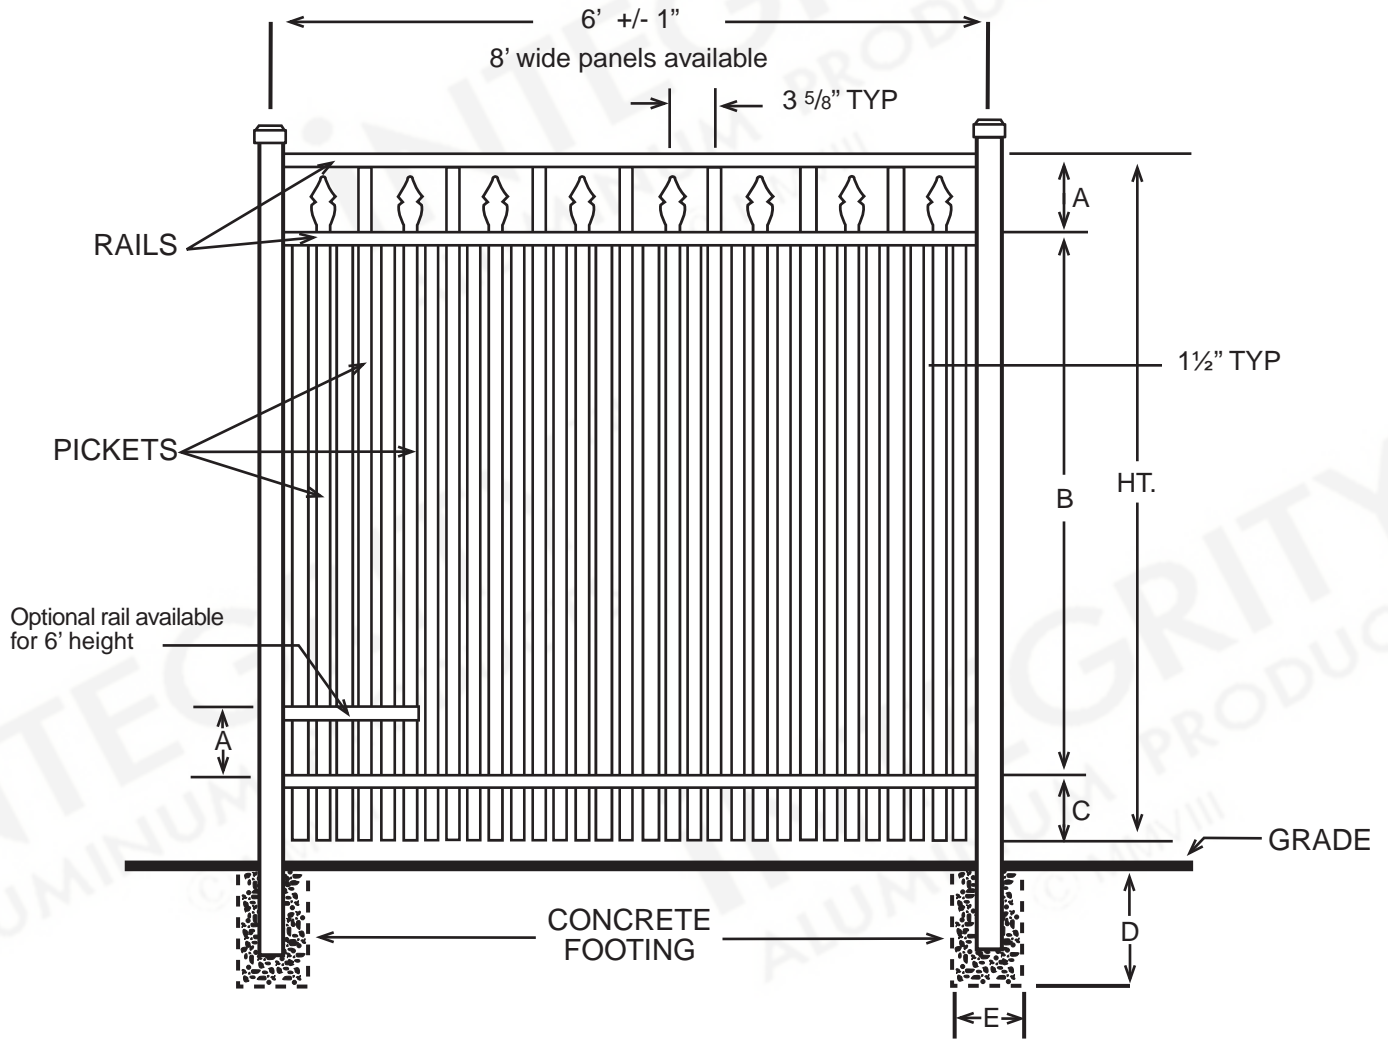

SPECIFICATIONS COMMERCIAL PREMIER	
Posts Available	2" x 2" x .080 Wall 2" x 2" x .125 Wall 2½" X 2½" X .100 Wall 3" x 3" x .125 Wall
Horizontal Rails Side Walls Top Walls	1⅜" x 1¼" .088" .065"
Pickets Picket Spacing	¾" x ¾" x .055 Wall 3⅝"
Heights Available	3, 3½, 4, 5 & 6 Ft.
Widths Available	6 & 8 Ft.

**INTEGRITY**<sup>TM</sup>  
 ALUMINUM PRODUCTS  
 800.762.8876

**SANIBEL**<sup>TM</sup>  
 PREMIER EXTREME

DIMENSIONS					
HT	A	B	C	D	E
3'	6"	24½"	5½"	Per Local Code	
3½'	6"	30½"	5½"	Per Local Code	
4'	6"	36½"	5½"	Per Local Code	
5'	6"	48½"	5½"	Per Local Code	
6'	6"	60½"	5½"	Per Local Code	
All Dimensions Are Nominal					

SPECIFICATIONS COMMERCIAL PREMIER	
Posts Available	2" x 2" x .080 Wall 2" x 2" x .125 Wall 2½" X 2½" X .100 Wall 3" x 3" x .125 Wall
Horizontal Rails Side Walls Top Walls	1⅜" x 1¼" .088" .065"
Pickets Picket Spacing	¾" x ¾" x .055 Wall 1½"
Heights Available	3, 3½, 4, 5 & 6 Ft.
Widths Available	6 & 8 Ft.

SPECIFICATIONS COMMERCIAL PREMIER	
Posts Available	2" x 2" x .080 Wall 2" x 2" x .125 Wall 2½" X 2½" X .100 Wall 3" x 3" x .125 Wall
Horizontal Rails Side Walls Top Walls	1⅜" x 1¼" .088" .065"
Pickets Picket Spacing	¾" x ¾" x .055 Wall 3⅝" and 1½"
Heights Available	3, 3½, 4, 5 & 6 Ft.
Widths Available	6 & 8 Ft.