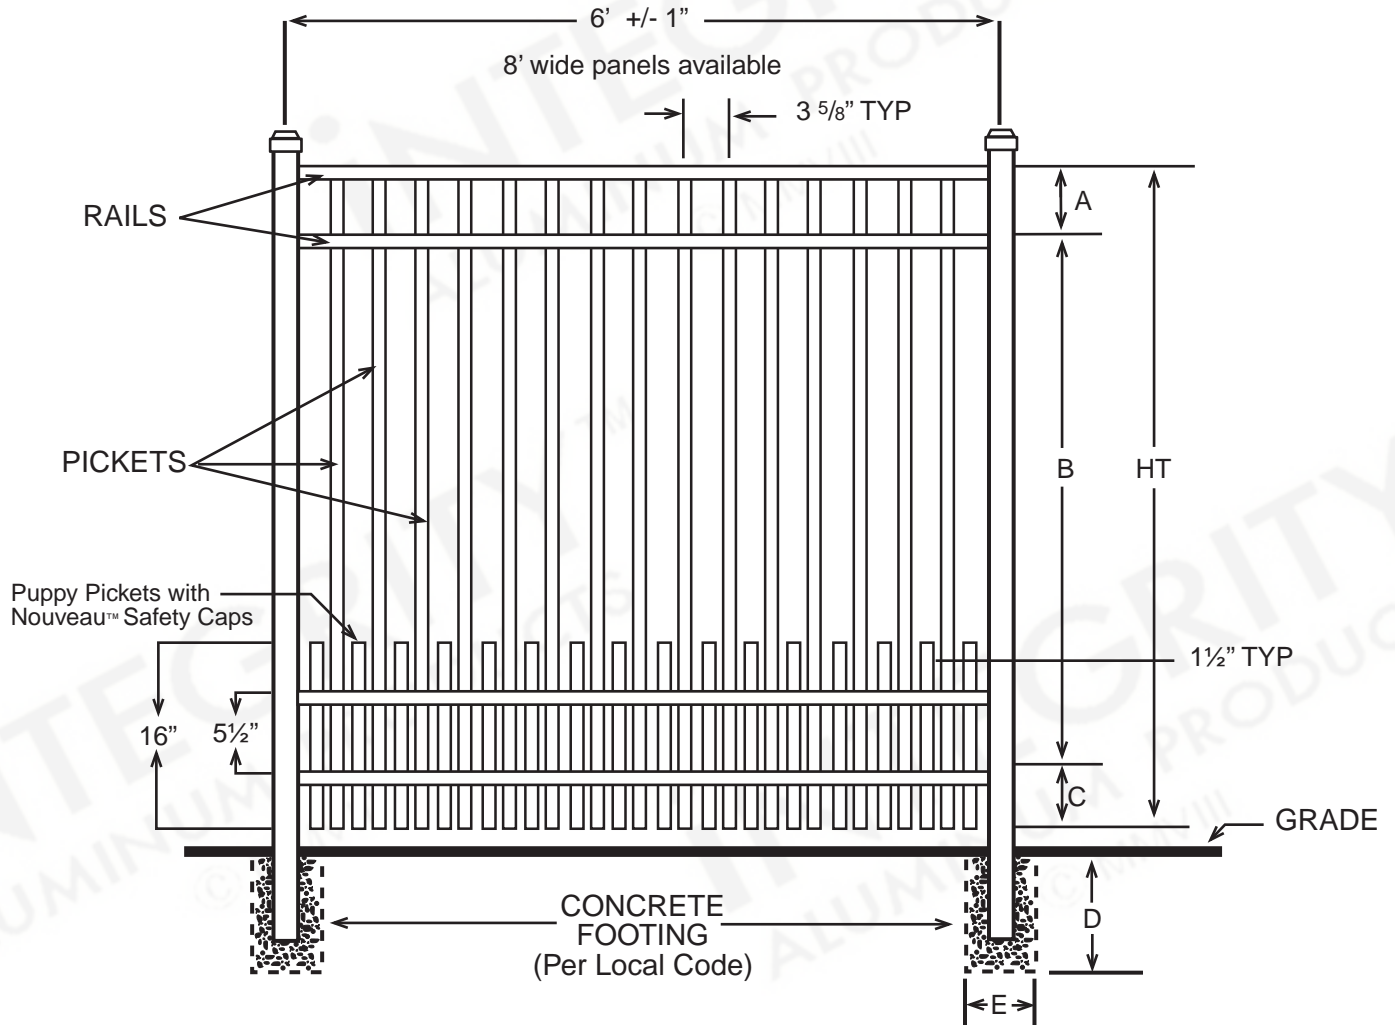

SPECIFICATIONS COMMERCIAL PREMIER	
Posts Available	2" x 2" x .080 Wall 2" x 2" x .125 Wall 2½" X 2½" X .100 Wall 3" x 3" x .125 Wall
Horizontal Rails Side Walls Top Walls	1⅜" x 1¼" .088" .065"
Pickets Picket Spacing	¾" x ¾" x .055 Wall 3⅝"
Heights Available	3, 3½, 4, 5 & 6 Ft.
Widths Available	6 & 8 Ft.

iNTEGRITY™
 ALUMINUM PRODUCTS
 800.762.8876

SAN MARINO™ PREMIER EXTREME

DIMENSIONS					
HT	A	B	C	D	E
3'	6"	24½"	5½"	Per Local Code	
3½'	6"	30½"	5½"	Per Local Code	
4'	6"	36½"	5½"	Per Local Code	
5'	6"	48½"	5½"	Per Local Code	
6'	6"	60½"	5½"	Per Local Code	
All Dimensions Are Nominal					

SPECIFICATIONS COMMERCIAL PREMIER	
Posts Available	2" x 2" x .080 Wall 2" x 2" x .125 Wall 2½" X 2½" X .100 Wall 3" x 3" x .125 Wall
Horizontal Rails Side Walls Top Walls	1⅜" x 1¼" .088" .065"
Pickets Picket Spacing	¾" x ¾" x .055 Wall 1½"
Heights Available	3, 3½, 4, 5 & 6 Ft.
Widths Available	6 & 8 Ft.

iNTEGRITY™
 ALUMINUM PRODUCTS
 800.762.8876

SAN MARINO™ PREMIER w/ PUPPY PICKETS

DIMENSIONS					
HT	A	B	C	D	E
3'	6"	24½"	5½"	Per Local Code	
3½'	6"	30½"	5½"	Per Local Code	
4'	6"	36½"	5½"	Per Local Code	
5'	6"	48½"	5½"	Per Local Code	
6'	6"	60½"	5½"	Per Local Code	
All Dimensions Are Nominal					