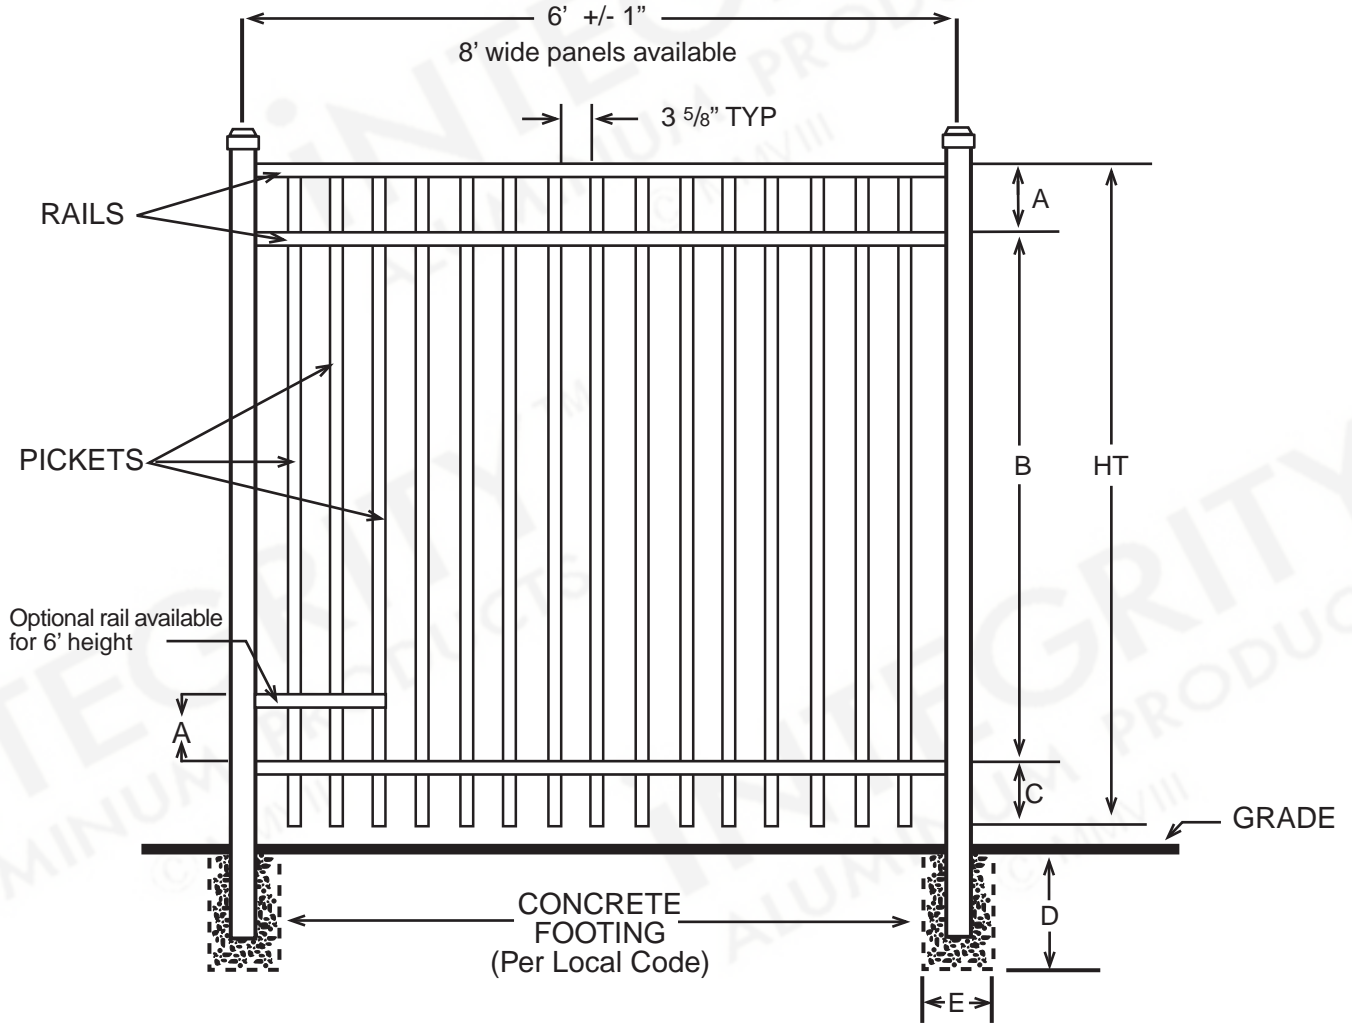

iNTEGRITY™
 ALUMINUM PRODUCTS
 800.762.8876

SAN MARINO™ PREMIER

DIMENSIONS					
HT	A	B	C	D	E
3'	6"	24½"	5½"	Per Local Code	
3½'	6"	30½"	5½"	Per Local Code	
4'	6"	36½"	5½"	Per Local Code	
5'	6"	48½"	5½"	Per Local Code	
6'	6"	60½"	5½"	Per Local Code	
All Dimensions Are Nominal					

SPECIFICATIONS COMMERCIAL PREMIER	
Posts Available	2" x 2" x .080 Wall 2" x 2" x .125 Wall 2½" X 2½" X .100 Wall 3" x 3" x .125 Wall
Horizontal Rails Side Walls Top Walls	1⅜" x 1¼" .088" .065"
Pickets Picket Spacing	¾" x ¾" x .055 Wall 3⅝"
Heights Available	3, 3½, 4, 5 & 6 Ft.
Widths Available	6 & 8 Ft.

iNTEGRITY™
 ALUMINUM PRODUCTS
 800.762.8876

SAN MARINO™ PREMIER EXTREME

DIMENSIONS					
HT	A	B	C	D	E
3'	6"	24½"	5½"	Per Local Code	
3½'	6"	30½"	5½"	Per Local Code	
4'	6"	36½"	5½"	Per Local Code	
5'	6"	48½"	5½"	Per Local Code	
6'	6"	60½"	5½"	Per Local Code	
All Dimensions Are Nominal					

SPECIFICATIONS COMMERCIAL PREMIER	
Posts Available	2" x 2" x .080 Wall 2" x 2" x .125 Wall 2½" X 2½" X .100 Wall 3" x 3" x .125 Wall
Horizontal Rails Side Walls Top Walls	1⅜" x 1¼" .088" .065"
Pickets Picket Spacing	¾" x ¾" x .055 Wall 3⅝" and 1½"
Heights Available	3, 3½, 4, 5 & 6 Ft.
Widths Available	6 & 8 Ft.