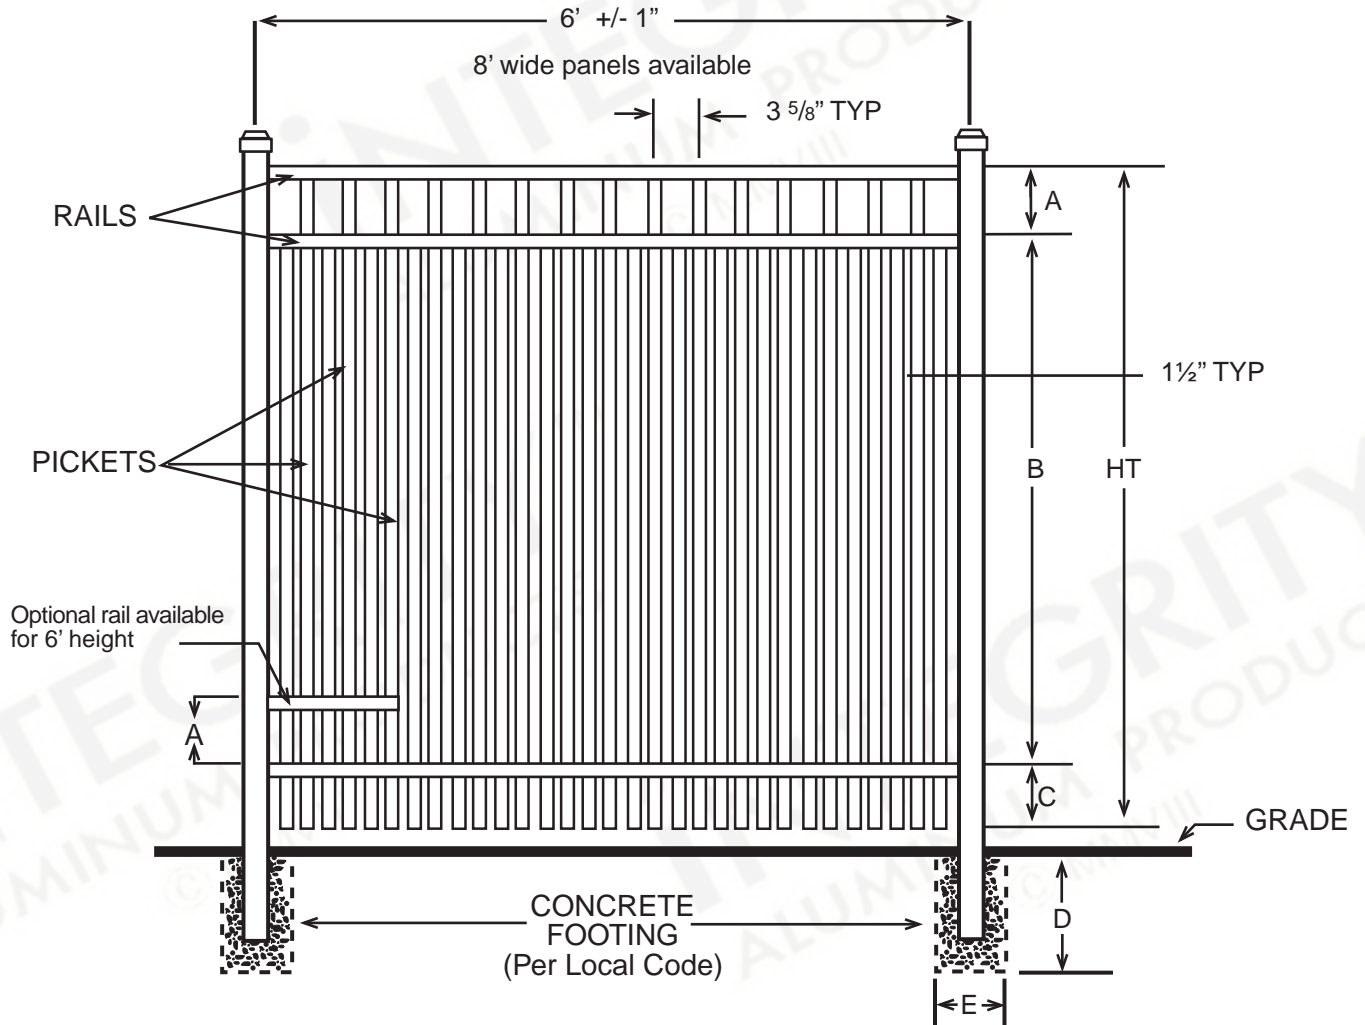

iNTEGRITY™
ALUMINUM PRODUCTS
800.762.8876

SAN MARINO™ PREMIER EXTREME

DIMENSIONS					
HT	A	B	C	D	E
3'	6"	24½"	5½"	Per Local Code	
3½'	6"	30½"	5½"	Per Local Code	
4'	6"	36½"	5½"	Per Local Code	
5'	6"	48½"	5½"	Per Local Code	
6'	6"	60½"	5½"	Per Local Code	
All Dimensions Are Nominal					

SPECIFICATIONS COMMERCIAL PREMIER	
Posts Available	2" x 2" x .080 Wall 2" x 2" x .125 Wall 2½" X 2½" X .100 Wall 3" x 3" x .125 Wall
Horizontal Rails Side Walls Top Walls	1⅜" x 1¼" .088" .065"
Pickets Picket Spacing	¾" x ¾" x .055 Wall 1½"
Heights Available	3, 3½, 4, 5 & 6 Ft.
Widths Available	6 & 8 Ft.