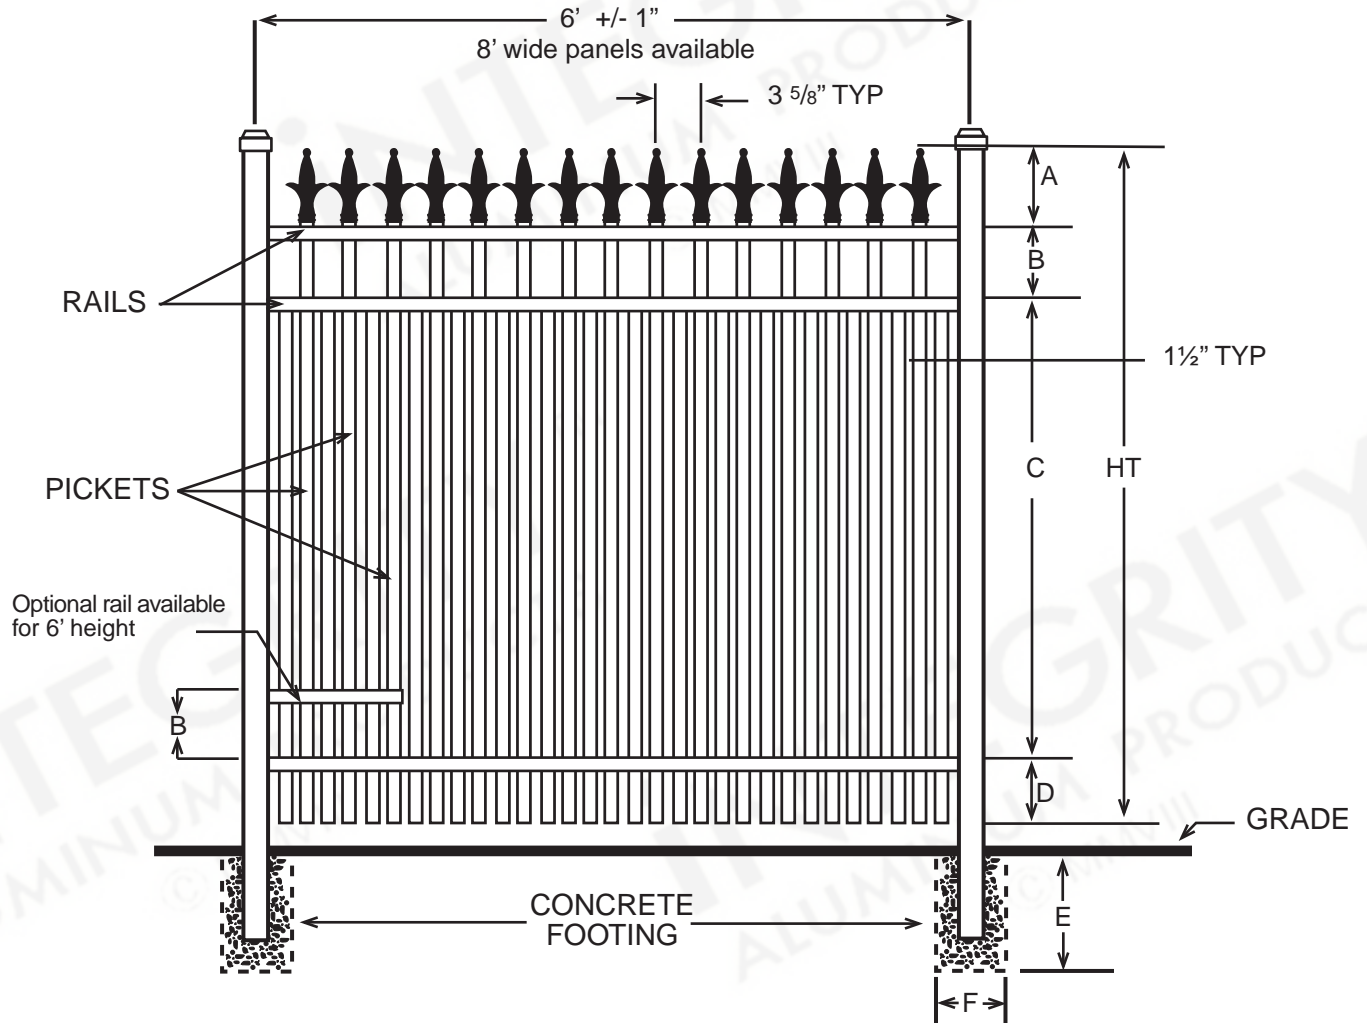

INTEGRITY™

ALUMINUM PRODUCTS

800.762.8876

CHARLEMAGNE™ PREMIER EXTREME

DIMENSIONS						
HT	A	B	C	D	E	F
3'	4½"	6"	20"	5½"	Per Local Code	
3½'	4½"	6"	26"	5½"	Per Local Code	
4'	4½"	6"	32"	5½"	Per Local Code	
5'	4½"	6"	44"	5½"	Per Local Code	
6'	4½"	6"	56"	5½"	Per Local Code	
All Dimensions Are Nominal						

SPECIFICATIONS COMMERCIAL PREMIER	
Posts Available	2" x 2" x .080 Wall 2" x 2" x .125 Wall 2½" X 2½" X .100 Wall 3" x 3" x .125 Wall
Horizontal Rails Side Walls Top Walls	1⅜" x 1¼" .088" .065"
Pickets Picket Spacing	¾" x ¾" x .055 Wall 1½"
Heights Available	3, 3½, 4, 5 & 6 Ft.
Widths Available	6 & 8 Ft.