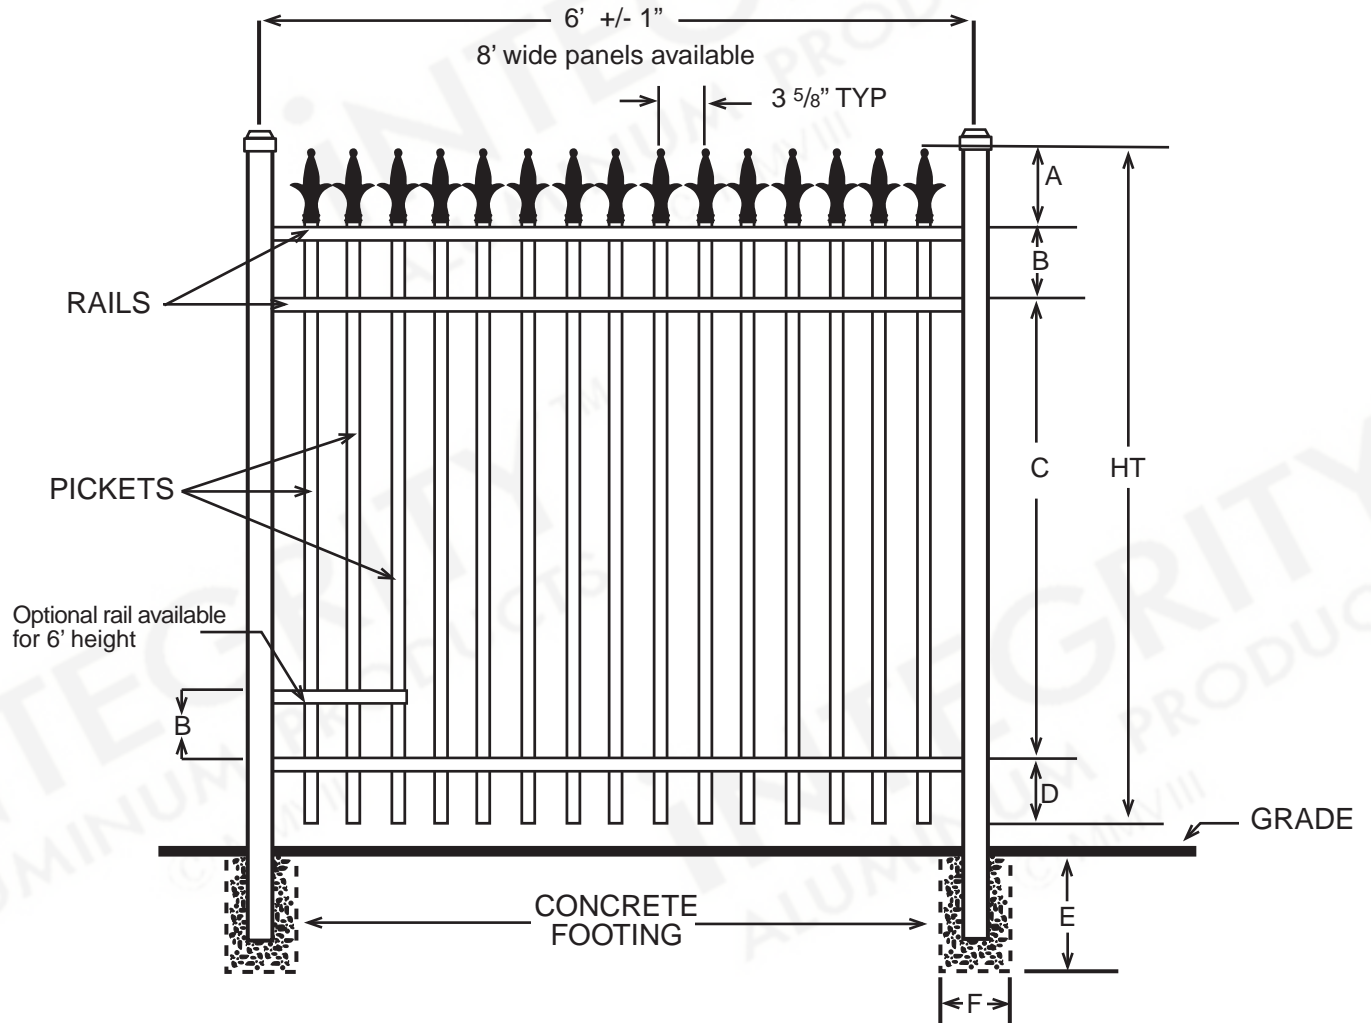

INTEGRITY™

ALUMINUM PRODUCTS

800.762.8876

CHARLEMAGNE™ PREMIER

DIMENSIONS						
HT	A	B	C	D	E	F
3'	4½"	6"	20"	5½"	Per Local Code	
3½'	4½"	6"	26"	5½"	Per Local Code	
4'	4½"	6"	32"	5½"	Per Local Code	
5'	4½"	6"	44"	5½"	Per Local Code	
6'	4½"	6"	56"	5½"	Per Local Code	
All Dimensions Are Nominal						

SPECIFICATIONS COMMERCIAL PREMIER	
Posts Available	2" x 2" x .080 Wall 2" x 2" x .125 Wall 2½" X 2½" X .100 Wall 3" x 3" x .125 Wall
Horizontal Rails Side Walls Top Walls	1⅜" x 1¼" .088" .065"
Pickets Picket Spacing	¾" x ¾" x .055 Wall 3⅝"
Heights Available	3, 3½, 4, 5 & 6 Ft.
Widths Available	6 & 8 Ft.

SPECIFICATIONS COMMERCIAL PREMIER	
Posts Available	2" x 2" x .080 Wall 2" x 2" x .125 Wall 2½" X 2½" X .100 Wall 3" x 3" x .125 Wall
Horizontal Rails Side Walls Top Walls	1⅜" x 1¼" .088" .065"
Pickets Picket Spacing	¾" x ¾" x .055 Wall 1½"
Heights Available	3, 3½, 4, 5 & 6 Ft.
Widths Available	6 & 8 Ft.

SPECIFICATIONS COMMERCIAL PREMIER	
Posts Available	2" x 2" x .080 Wall 2" x 2" x .125 Wall 2½" X 2½" X .100 Wall 3" x 3" x .125 Wall
Horizontal Rails Side Walls Top Walls	1⅜" x 1¼" .088" .065"
Pickets Picket Spacing	¾" x ¾" x .055 Wall 3⅝" and 1½"
Heights Available	3, 3½, 4, 5 & 6 Ft.
Widths Available	6 & 8 Ft.