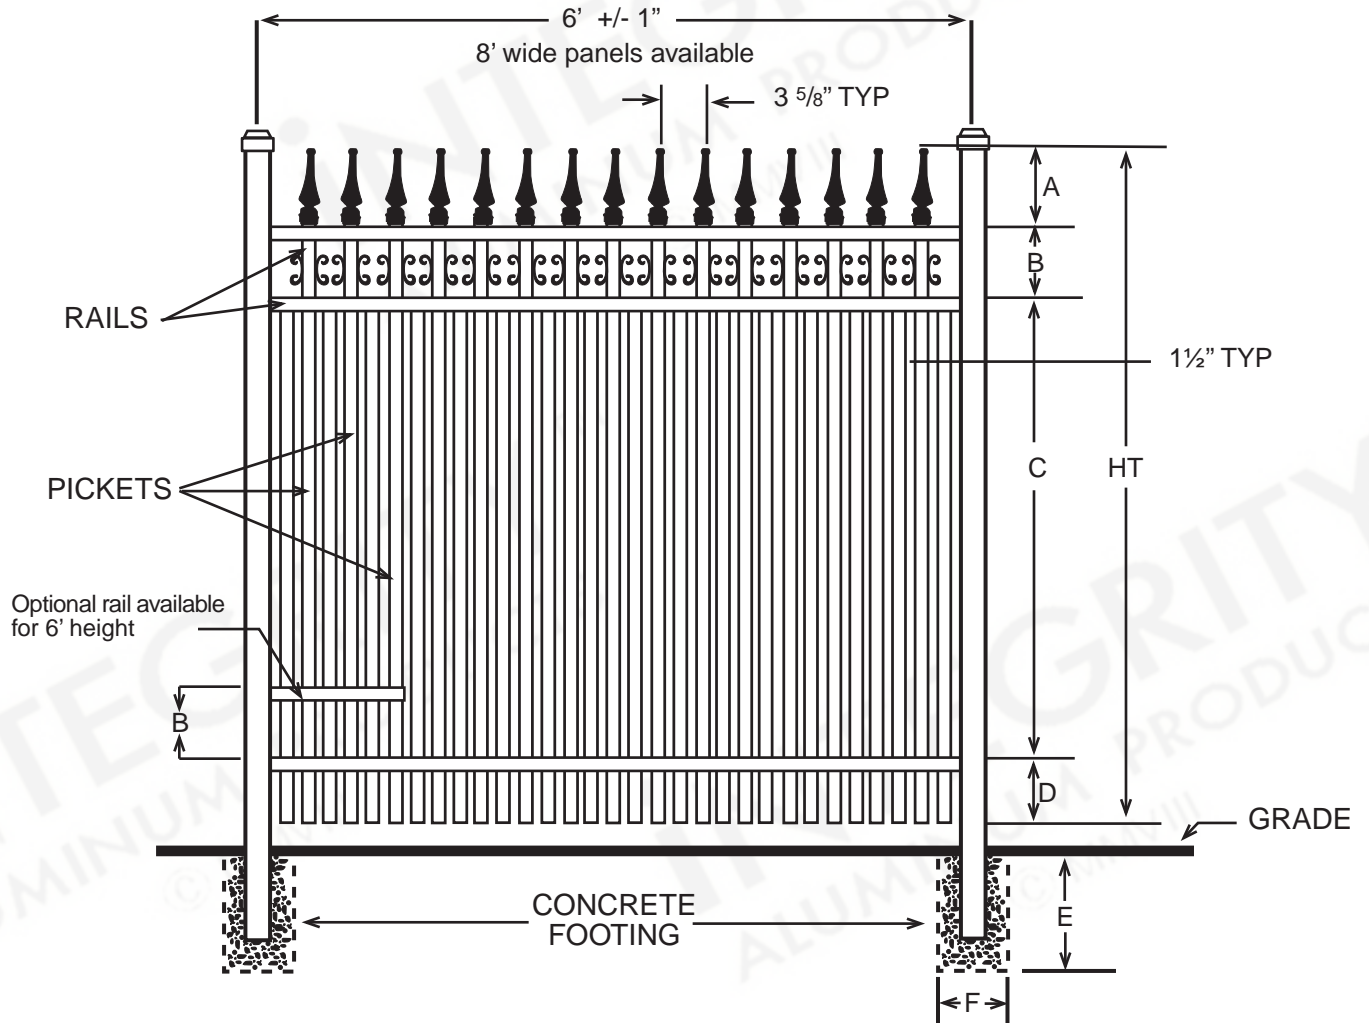

INTEGRITY™

ALUMINUM PRODUCTS

800.762.8876

CASTILE™ PREMIER EXTREME

DIMENSIONS						
HT	A	B	C	D	E	F
3'	4½"	6"	20"	5½"	Per Local Code	
3½'	4½"	6"	26"	5½"	Per Local Code	
4'	4½"	6"	32"	5½"	Per Local Code	
5'	4½"	6"	44"	5½"	Per Local Code	
6'	4½"	6"	56"	5½"	Per Local Code	
All Dimensions Are Nominal						

SPECIFICATIONS COMMERCIAL PREMIER

Posts Available	2" x 2" x .080 Wall 2" x 2" x .125 Wall 2½" X 2½" X .100 Wall 3" x 3" x .125 Wall
Horizontal Rails Side Walls Top Walls	1⅜" x 1¼" .088" .065"
Pickets Picket Spacing	¾" x ¾" x .055 Wall 1½"
Heights Available	3, 3½, 4, 5 & 6 Ft.
Widths Available	6 & 8 Ft.