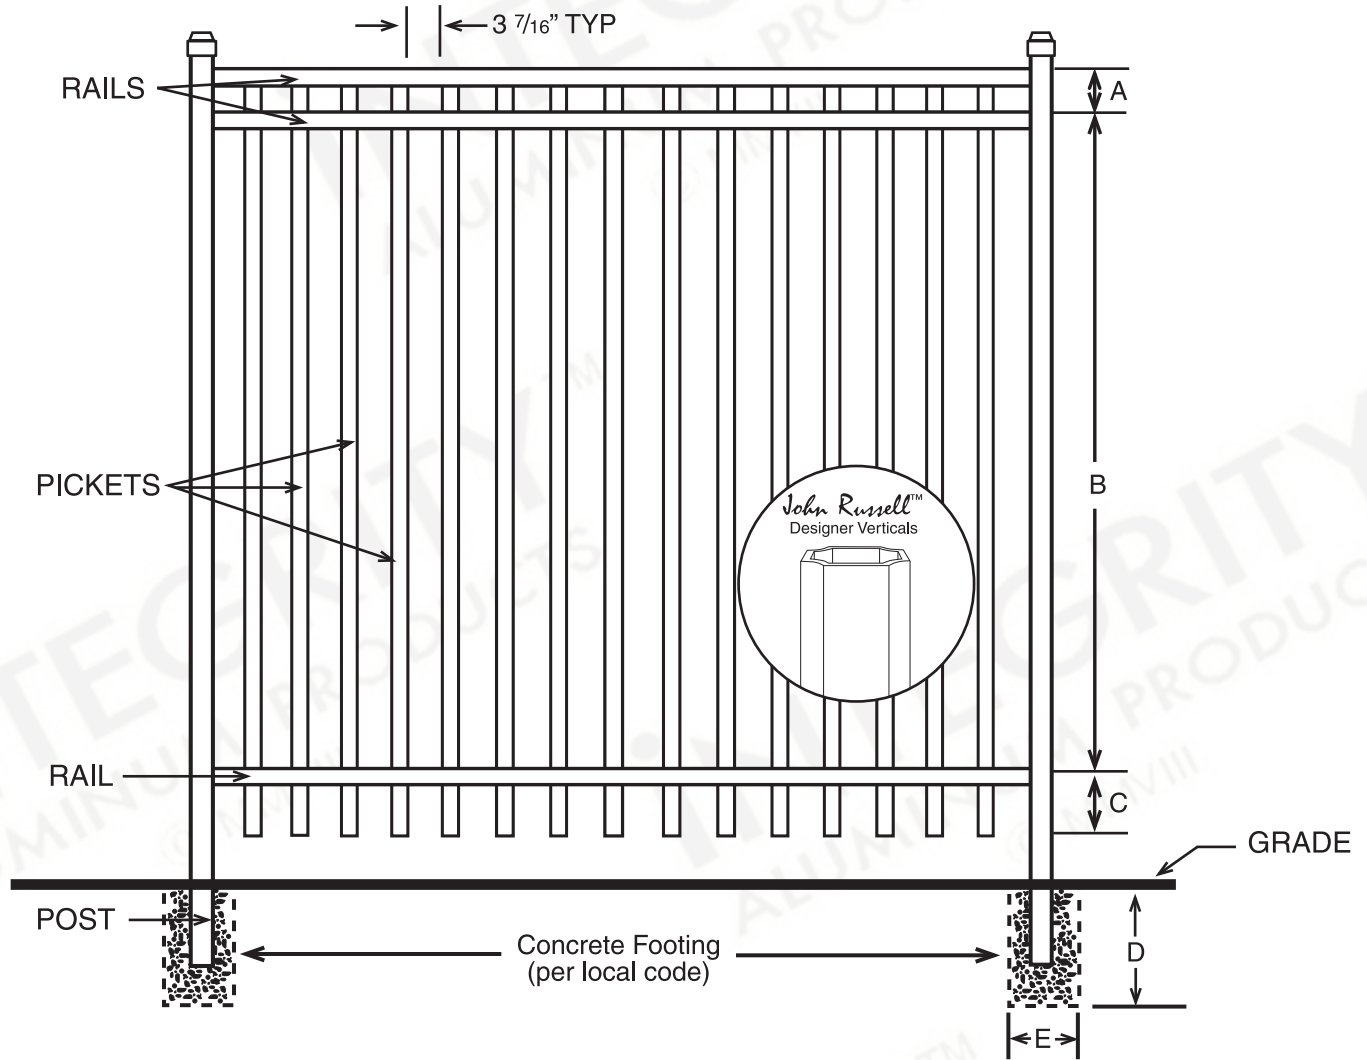

INTEGRITY™

ALUMINUM PRODUCTS

800.762.8876

BOCA GRANDE™

John Russell™ Designer Verticals

DIMENSIONS					
HT	A	B	C	D	E
3'	2"	40½"	5½"	Per Local Code	
3½'	2"	40½"	5½"	Per Local Code	
4'	2"	40½"	5½"	Per Local Code	
All Dimensions Are Nominal					

SPECIFICATIONS DESIGNER CLASSIC	
Posts Available	2" x 2" x .060 Wall 2" x 2" x .080 Wall 2" x 2" x .125 Wall 2½" X 2½" X .100 Wall
Horizontal Rails Side Walls Top Walls	1⅛" x 1" .082" .062"
Pickets Picket Spacing	1" x 5/8" x .062 Wall 3 7/16"
Heights Available	3, 3½ & 4 Ft.